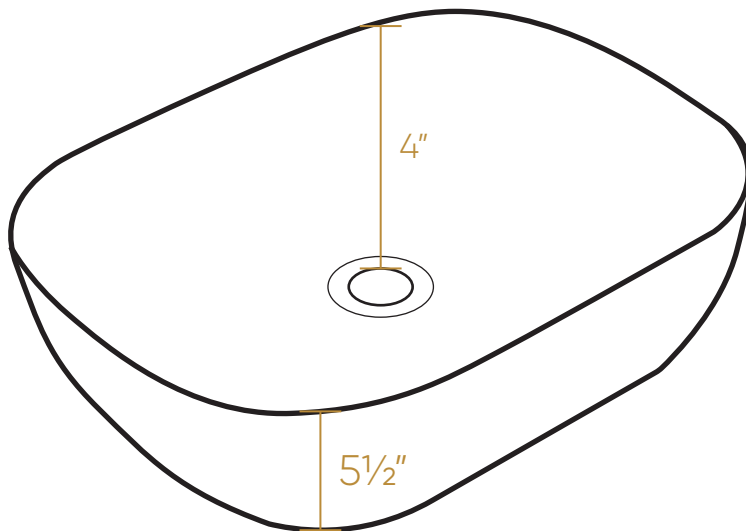

WHITEHAUS  
COLLECTION

WH71302

TOP

ISOMETRIC

23 lbs.

LIVE WITH STYLE!