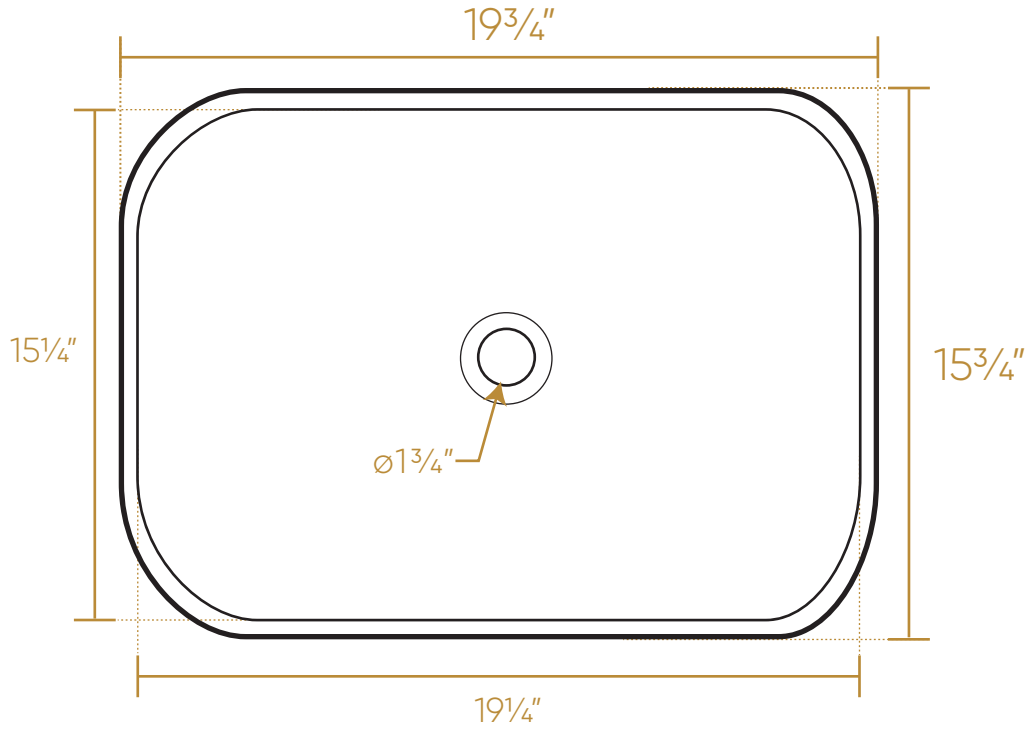

WHITEHAUS  
COLLECTION

WH71302

TOP

ISOMETRIC

23 lbs.

LIVE WITH STYLE!