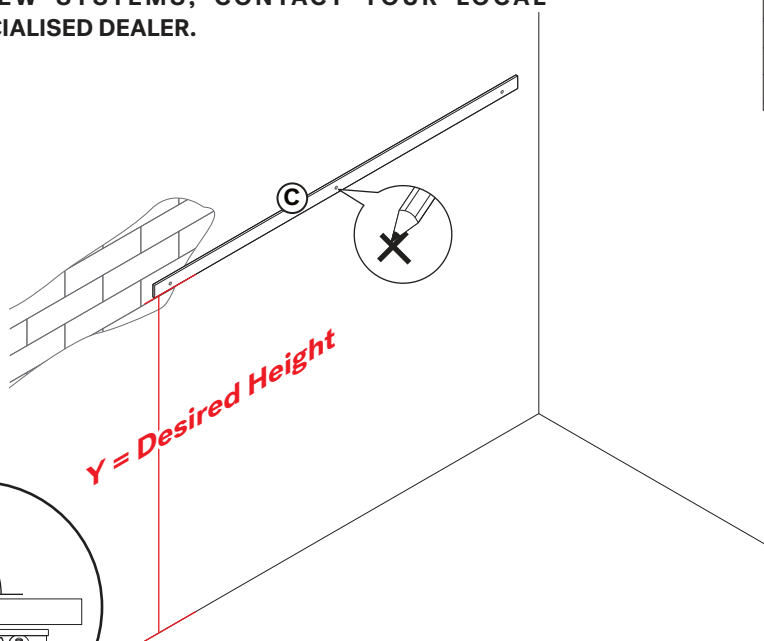

SYMBOLS

DIRECTION

NUMBER OF PERSONS NEEDED

USE L KEY TO TIGHTEN

USE SCREWDRIVER TO TIGHTEN

USE DRILLING MACHINE

USE PENCIL

OAK RIBBON SHELF ASSEMBLY INSTRUCTIONS FOR SHELF INSTALLATION

A. INSTALLING WOODEN PANEL TO METAL HANGER

- ! - USE JCBC SCREW M5x16 (9X)
- TIGHTEN FULLY

B. INSTALLING SCREW ON THE WALL

! AS WALL MATERIALS VARY, SCREWS FOR FIXING TO WALL ARE NOT INCLUDED. FOR ADVICE ON SUITABLE SCREW SYSTEMS, CONTACT YOUR LOCAL SPECIALISED DEALER.