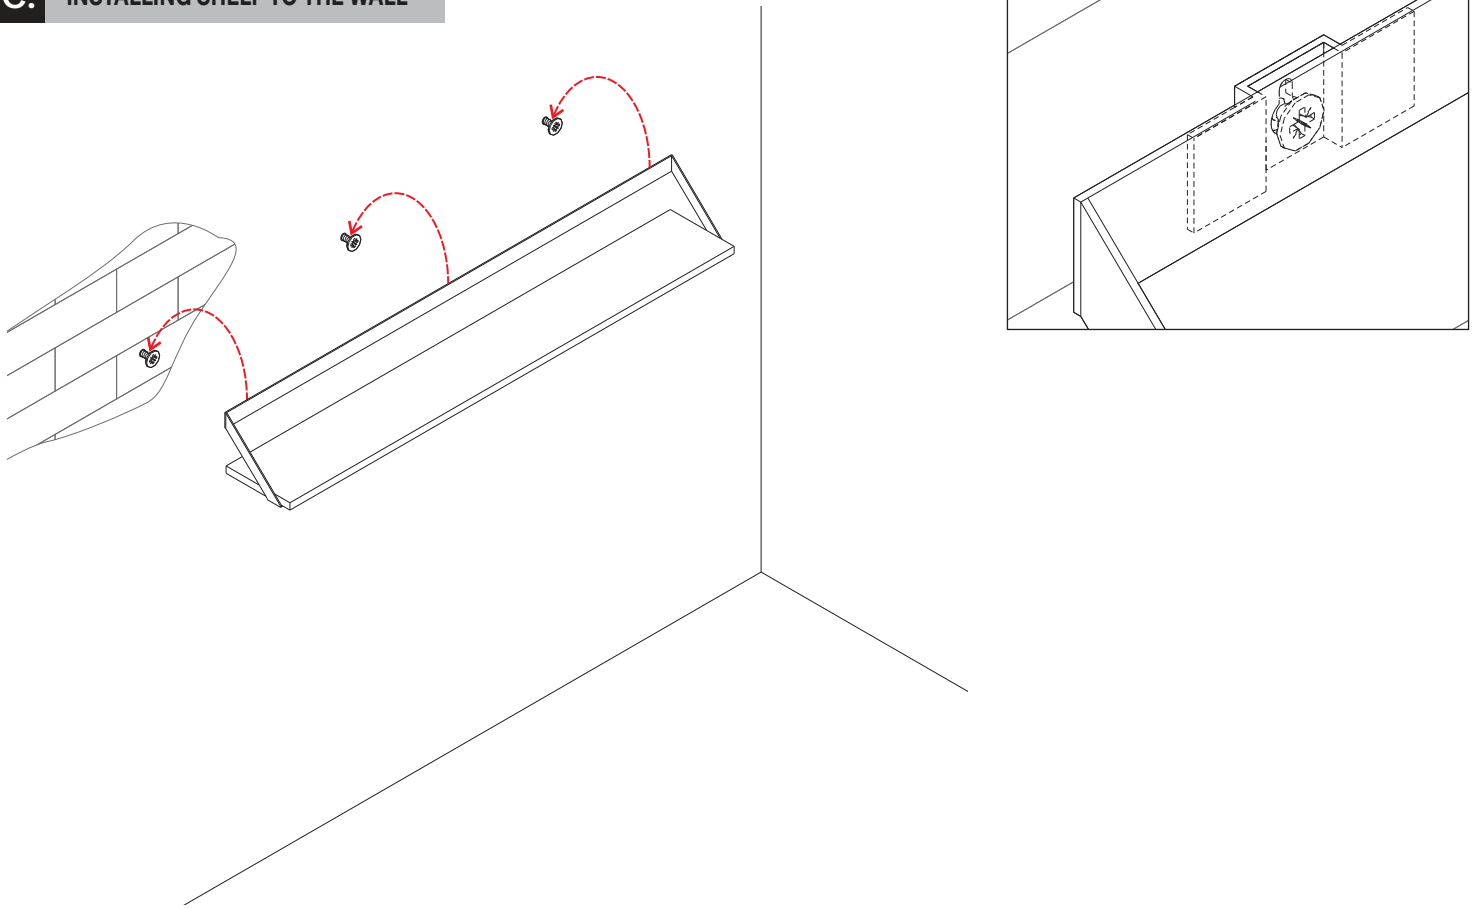

A. INSTALLING WOODEN PANEL TO METAL HANGER

- ! - USE JCBC SCREW M5x16 (9X)
- TIGHTEN FULLY

B. INSTALLING SCREW ON THE WALL

! AS WALL MATERIALS VARY, SCREWS FOR FIXING TO WALL ARE NOT INCLUDED. FOR ADVICE ON SUITABLE SCREW SYSTEMS, CONTACT YOUR LOCAL SPECIALISED DEALER.

USE WATERPASS FOR ALIGNMENT

- ! - USE WALL PLUG (3X)
- USE WOOD SCREW M5x50 (3X)

OAK RIBBON SHELF

ASSEMBLY INSTRUCTIONS FOR SHELF INSTALLATION

C. INSTALLING SHELF TO THE WALL

D. FINISH