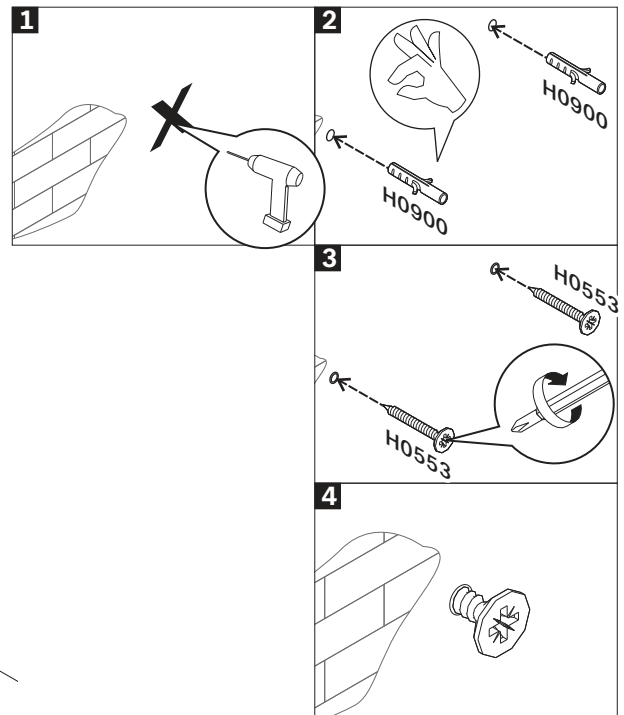

 H2087 COUNTERSUNK ALLEN SCREW M5x16 (9pcs)	 H0553 WOOD SCREW M5x50 (3pcs)	 H0900 WALL PLUG S8x40 (3pcs)
--	---	--

TOOL

(Included in package)

TOOLS

(Not included in package)

 SCREWDRIVER	 DRILLING MACHINE	 PENCIL	 WATERPASS
---	---	--	---

SYMBOLS

DIRECTION

NUMBER OF PERSONS NEEDED

USE L KEY TO TIGHTEN

USE SCREWDRIVER TO TIGHTEN

USE DRILLING MACHINE

USE PENCIL

OAK RIBBON SHELF ASSEMBLY INSTRUCTIONS FOR SHELF INSTALLATION

A. INSTALLING WOODEN PANEL TO METAL HANGER

- ! - USE JCBC SCREW M5x16 (9X)
- TIGHTEN FULLY

B. INSTALLING SCREW ON THE WALL

! AS WALL MATERIALS VARY, SCREWS FOR FIXING TO WALL ARE NOT INCLUDED. FOR ADVICE ON SUITABLE SCREW SYSTEMS, CONTACT YOUR LOCAL SPECIALISED DEALER.

USE WATERPASS FOR ALIGNMENT

- ! - USE WALL PLUG (3X)
- USE WOOD SCREW M5x50 (3X)

OAK RIBBON SHELF

ASSEMBLY INSTRUCTIONS FOR SHELF INSTALLATION

C. INSTALLING SHELF TO THE WALL

D. FINISH