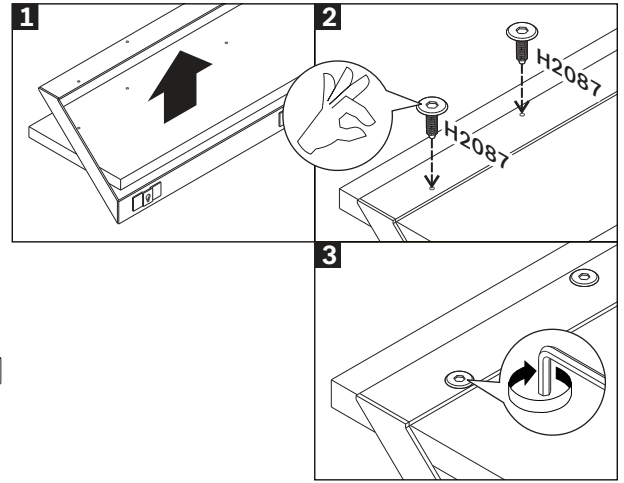

SYMBOLS

DIRECTION

NUMBER OF PERSONS NEEDED

USE L KEY TO TIGHTEN

USE SCREWDRIVER TO TIGHTEN

USE DRILLING MACHINE

USE PENCIL

OAK RIBBON SHELF ASSEMBLY INSTRUCTIONS FOR SHELF INSTALLATION

A. INSTALLING WOODEN PANEL TO METAL HANGER

- ! - USE JCBC SCREW M5x16 (9X)
- TIGHTEN FULLY

B. INSTALLING SCREW ON THE WALL

! AS WALL MATERIALS VARY, SCREWS FOR FIXING TO WALL ARE NOT INCLUDED. FOR ADVICE ON SUITABLE SCREW SYSTEMS, CONTACT YOUR LOCAL SPECIALISED DEALER.