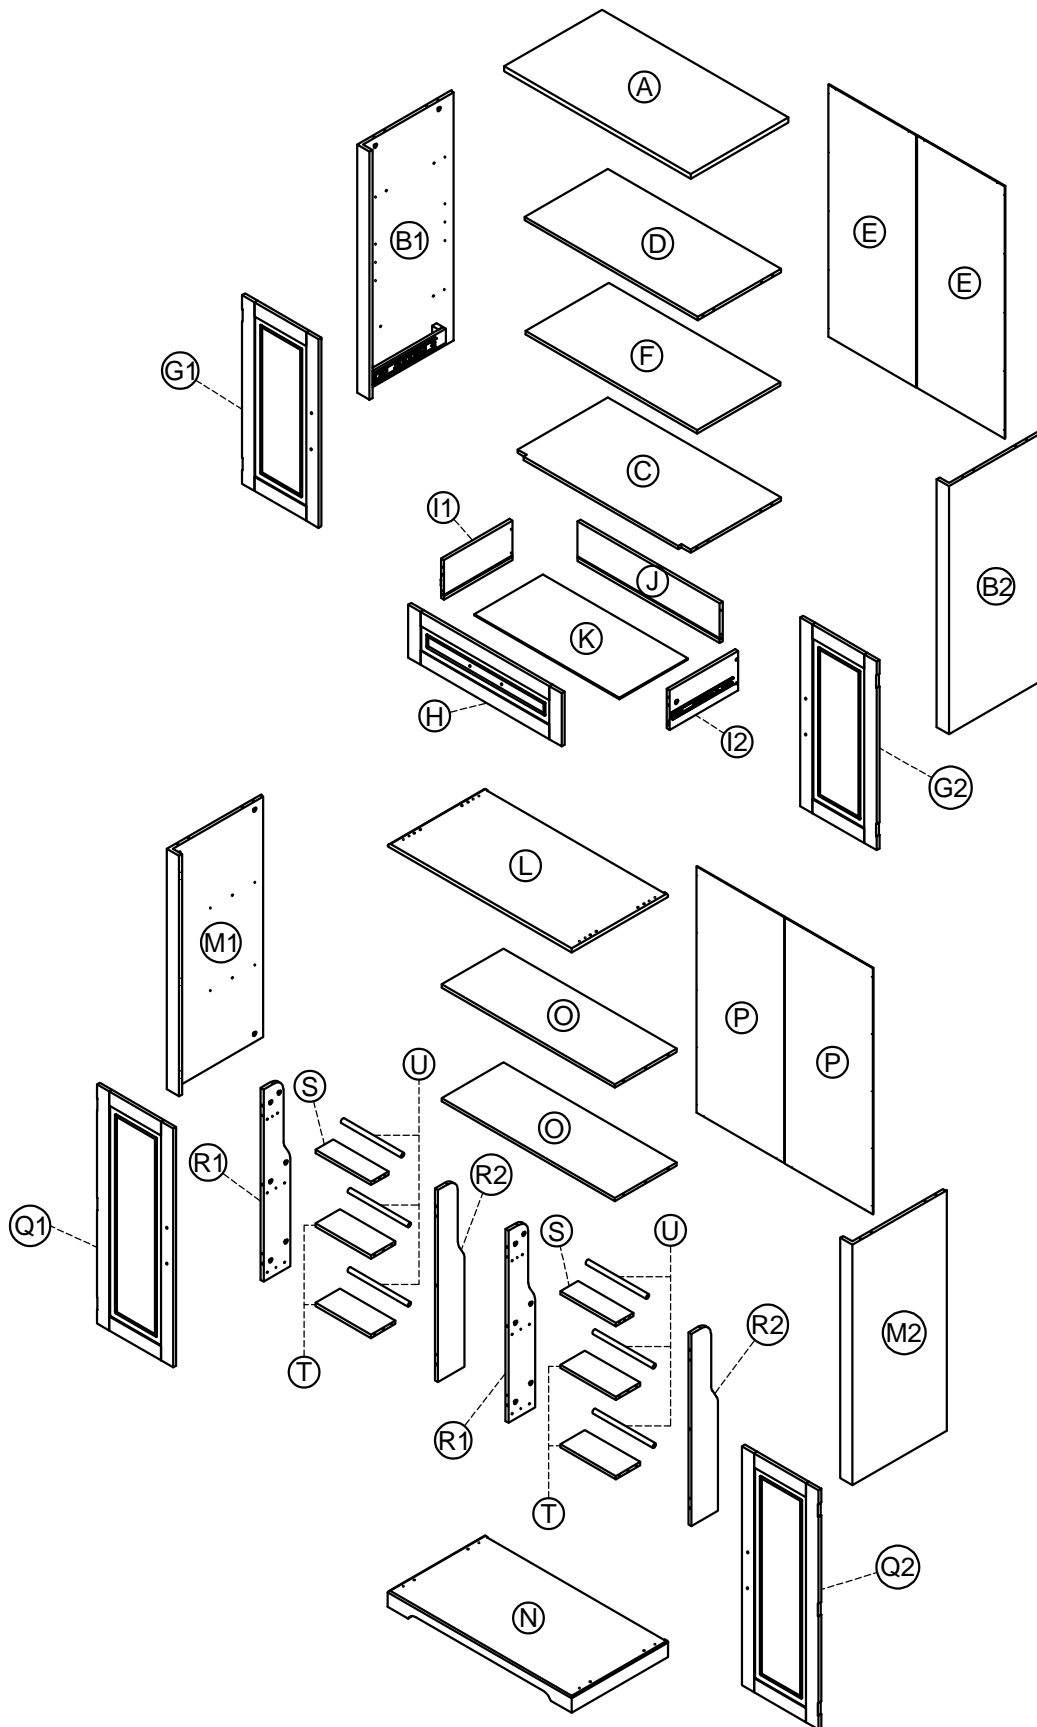

ASSEMBLY INSTRUCTION

Storage Cabinet

ASSEMBLY INSTRUCTION

PACKAGE CONTENTS

(A) x 1

Top Panel

(G1) x 1

Upper Left Door

(B1) x 1

Upper Left Side Board

(G2) x 1

Upper Right Door

(B2) x 1

Upper Right Side Board

(H) x 1

Drawer Front Panel

(C) x 1

Front Fix Shelf

(I1) x 1

Drawer Left Side Panel

(D) x 1

Upper Fix Shelf

(I2) x 1

Drawer Right Side Panel