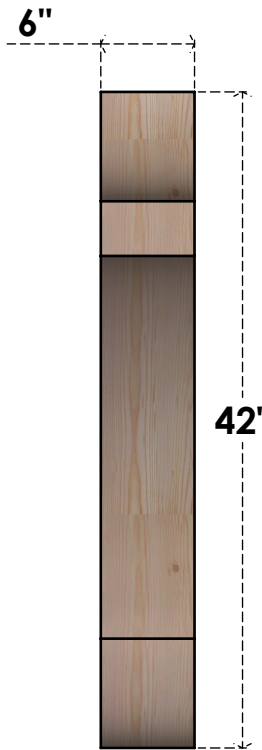

BRC06X42X42OLY00RDF

6"W X 42"D X 42"H OLYMPIC ROUGH SAWN BRACE, DOUGLAS FIR

SIDE

FRONT

EKENA MILLWORK
 2300 WEST MAIN ST.
 CLARKSVILLE, TX 75426
 TOLL FREE: 866-607-0453
 WWW.EKENAMILLWORK.COM

NOTES

1. INSTALLATION TO BE COMPLETED IN ACCORDANCE WITH MANUFACTURER'S SPECIFICATIONS.
2. DRAWING MAY NOT BE TO SCALE
3. THIS DRAWING IS INTENDED FOR DESIGN AND PLANNING PURPOSES ONLY.
4. ALL INFORMATION CONTAINED HEREIN WAS CURRENT AT THE TIME OF DEVELOPMENT BUT MUST BE REVIEWED AND APPROVED BY THE PRODUCT MANUFACTURER TO BE CONSIDERED ACCURATE.
5. PRODUCTS ARE NOT KILN DRIED. THIS ITEM IS UNIQUE AND WILL CONTAIN THE NATURAL VARIATIONS THAT THE WOOD SPECIES OFFERS. THIS MAY RESULT IN VARIATIONS UP TO 1/4"