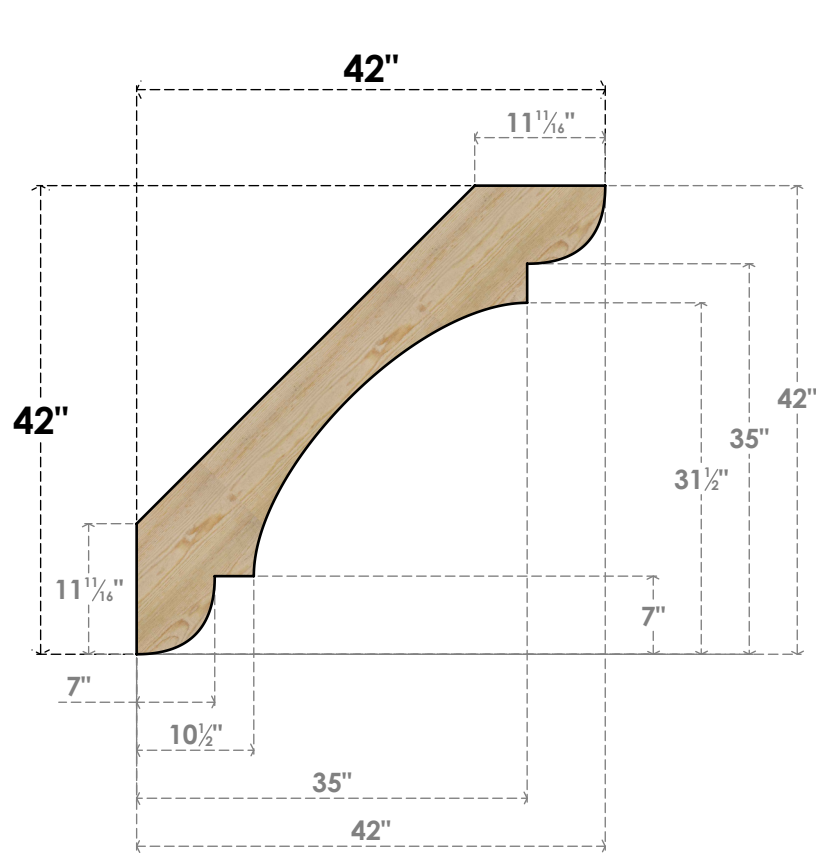

BRC06X42X42OLY00RDF

6"W X 42"D X 42"H OLYMPIC ROUGH SAWN BRACE, DOUGLAS FIR

SIDE

FRONT

EKENA MILLWORK
 2300 WEST MAIN ST.
 CLARKSVILLE, TX 75426
 TOLL FREE: 866-607-0453
 WWW.EKENAMILLWORK.COM

NOTES

1. INSTALLATION TO BE COMPLETED IN ACCORDANCE WITH MANUFACTURER'S SPECIFICATIONS.
2. DRAWING MAY NOT BE TO SCALE
3. THIS DRAWING IS INTENDED FOR DESIGN AND PLANNING PURPOSES ONLY.
4. ALL INFORMATION CONTAINED HEREIN WAS CURRENT AT THE TIME OF DEVELOPMENT BUT MUST BE REVIEWED AND APPROVED BY THE PRODUCT MANUFACTURER TO BE CONSIDERED ACCURATE.
5. PRODUCTS ARE NOT KILN DRIED. THIS ITEM IS UNIQUE AND WILL CONTAIN THE NATURAL VARIATIONS THAT THE WOOD SPECIES OFFERS. THIS MAY RESULT IN VARIATIONS UP TO 1/4"