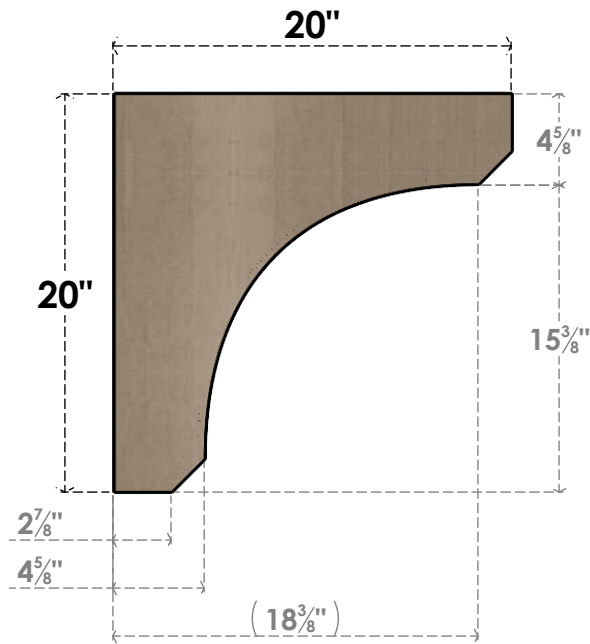

ITEM NUMBER: CORU05X20X20LGYRCPR

5"W X 20"D X 20"H SERIES 1 THIN LEGACY ROUGH CEDAR TIMBERTHANE
FAUX WOOD CORBEL, PRIMED

SIDE PROFILE

FRONT PROFILE

ISOMETRIC

EKENA MILLWORK
2300 WEST MAIN ST.
CLARKSVILLE, TX 75426
TOLL FREE: 866-607-0453
WWW.EKENAMILLWORK.COM

NOTES

1. INSTALLATION TO BE COMPLETED IN ACCORDANCE WITH MANUFACTURER'S SPECIFICATIONS.
2. DRAWING MAY NOT BE TO SCALE
3. THIS DRAWING IS INTENDED FOR DESIGN AND PLANNING PURPOSES ONLY.
4. ALL INFORMATION CONTAINED HEREIN WAS CURRENT AT THE TIME OF DEVELOPMENT BUT MUST BE REVIEWED AND APPROVED BY THE PRODUCT MANUFACTURER TO BE CONSIDERED ACCURATE.
5. TIMBERTHANE ARCHITECTURAL PRODUCTS ARE MADE FROM HIGH DENSITY URETHANE AND COME FACTORY PRIMED