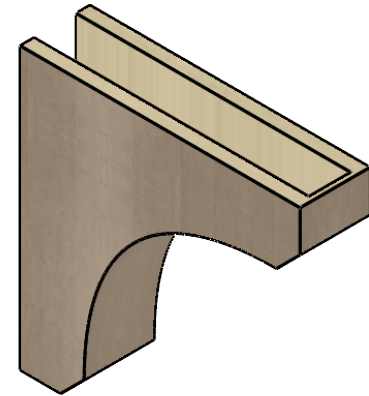

ITEM NUMBER: CORU05X20X20LGYRCPR

5"W X 20"D X 20"H SERIES 1 THIN LEGACY ROUGH CEDAR TIMBERTHANE
FAUX WOOD CORBEL, PRIMED

SIDE PROFILE

FRONT PROFILE

ISOMETRIC

EKENA MILLWORK
2300 WEST MAIN ST.
CLARKSVILLE, TX 75426
TOLL FREE: 866-607-0453
WWW.EKENAMILLWORK.COM