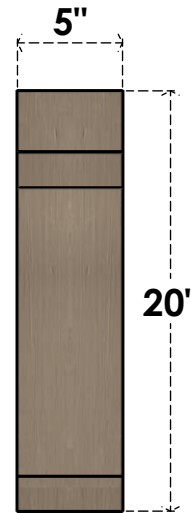

ITEM NUMBER: CORU05X20X20LGYRCPR

5"W X 20"D X 20"H SERIES 1 THIN LEGACY ROUGH CEDAR TIMBERTHANE
FAUX WOOD CORBEL, PRIMED

SIDE PROFILE

FRONT PROFILE

ISOMETRIC

EKENA MILLWORK
2300 WEST MAIN ST.
CLARKSVILLE, TX 75426
TOLL FREE: 866-607-0453
WWW.EKENAMILLWORK.COM

NOTES

1. INSTALLATION TO BE COMPLETED IN ACCORDANCE WITH MANUFACTURER'S SPECIFICATIONS.
2. DRAWING MAY NOT BE TO SCALE
3. THIS DRAWING IS INTENDED FOR DESIGN AND PLANNING PURPOSES ONLY.
4. ALL INFORMATION CONTAINED HEREIN WAS CURRENT AT THE TIME OF DEVELOPMENT BUT MUST BE REVIEWED AND APPROVED BY THE PRODUCT MANUFACTURER TO BE CONSIDERED ACCURATE.
5. TIMBERTHANE ARCHITECTURAL PRODUCTS ARE MADE FROM HIGH DENSITY URETHANE AND COME FACTORY PRIMED