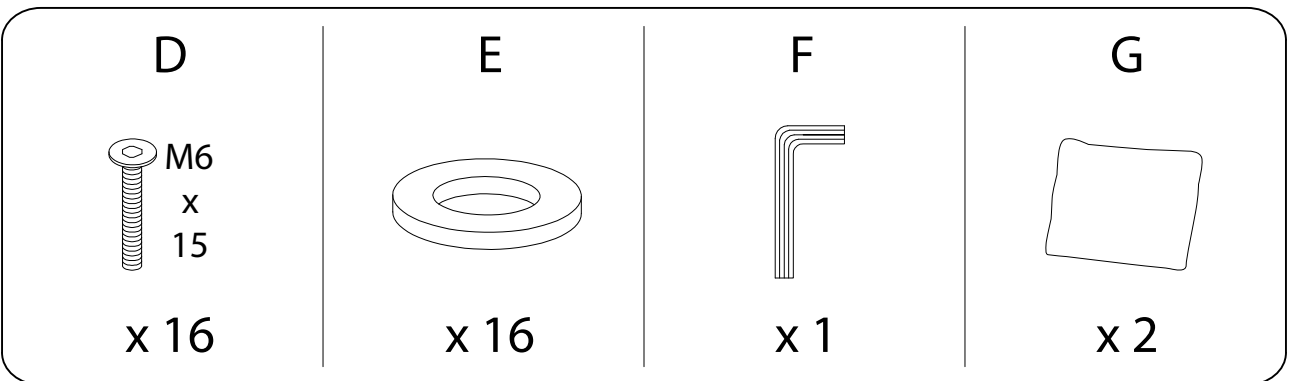

Assembly instructions for the sofa and coffee table. The instructions are organized into two rows, each with a warning icon (a triangle with an exclamation mark) and a time icon (a clock).

The first row shows a warning icon and a time icon labeled "120'". The warning icon is positioned to the right of a box containing two circular icons: one showing a corner bracket and another showing a power drill with a diagonal line through it, indicating that a power drill should not be used.

The second row shows a warning icon and a time icon labeled "1". The warning icon is positioned to the right of a box containing two circular icons: one showing a cushion being placed on a base and another showing a cushion being secured with a strap, indicating that the cushion should be secured.

# C

G x 2

B

A

C x 4

1

2