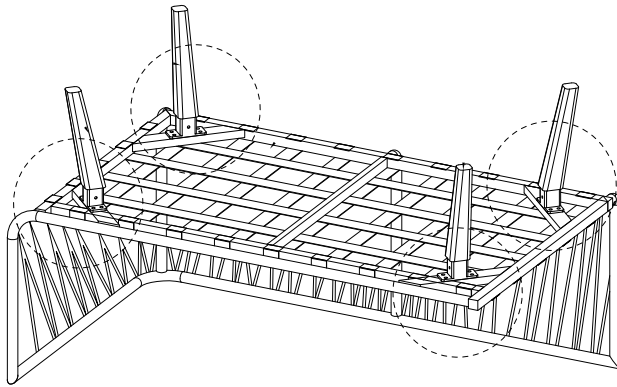

Assembly instructions for the sofa and coffee table. The instructions are organized into two rows, each with a warning icon (a triangle with an exclamation mark) and a time icon (a clock).

The first row shows a warning icon and a time icon labeled "120'". The warning icon is positioned to the right of a box containing two circular icons: one showing a corner bracket and another showing a power drill with a diagonal line through it, indicating that a power drill should not be used.

# C

G x 2

B

A

C x 4

1

2