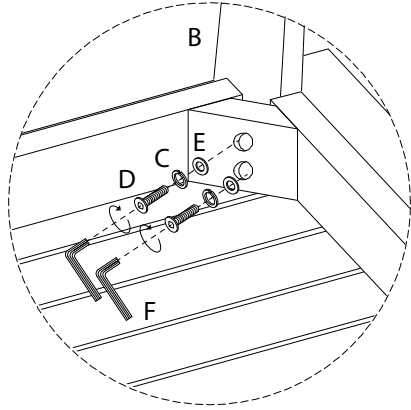

Assembly instructions for the sofa and coffee table. The instructions are organized into two rows, each with a warning icon (a triangle with an exclamation mark) and a time icon (a clock).

The first row shows a warning icon and a time icon labeled "120'". The warning icon is positioned to the right of a box containing two circular icons: one showing a corner bracket and another showing a power drill with a diagonal line through it, indicating that a power drill should not be used.

The second row shows a warning icon and a time icon labeled "1". The warning icon is positioned to the right of a box containing two circular icons: one showing a cushion being placed on a base and another showing a cushion being secured with a strap, indicating that the cushion should be secured.

B x 4

D

x 8

E

x 8

F

x 1

1

<b>A</b>  x 1	<b>B</b>  x 4	<b>C</b>  x 8	<b>D</b>  M8 x 60 x 8	<b>E</b>  x 8	<b>F</b>  x 1
--	--	--	---	--	--