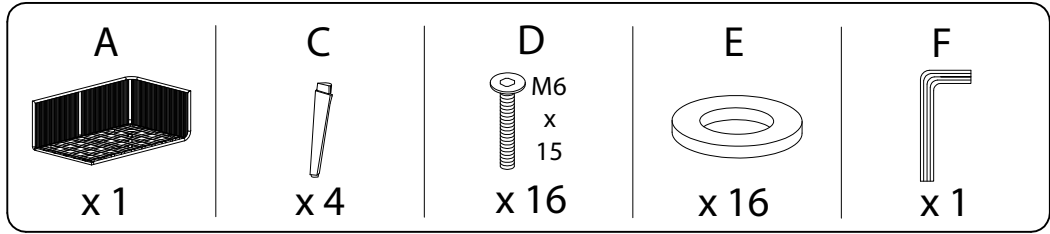

Assembly instructions for the sofa and coffee table. The instructions are organized into two rows, each with a warning icon (a triangle with an exclamation mark) and a time icon (a clock).

The first row shows a warning icon and a time icon labeled "120'". The warning icon is positioned to the right of a box containing two circular icons: one showing a corner bracket and another showing a power drill with a diagonal line through it, indicating that a power drill should not be used.

# C

G x 2

B

A

C x 4

1

2