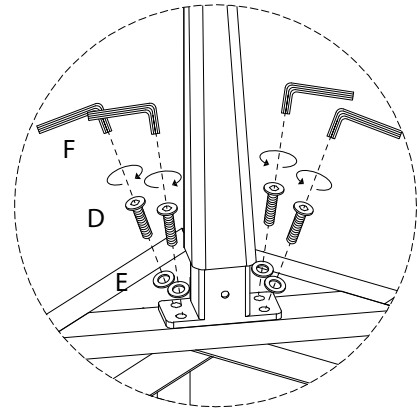

Assembly instructions for the sofa and coffee table. The instructions are organized into two rows, each with a warning icon (a triangle with an exclamation mark) and a time icon (a clock).

The first row shows a warning icon and a time icon labeled "120'". The warning icon is positioned to the right of a box containing two circular icons: one showing a corner bracket and another showing a power drill with a diagonal line through it, indicating that a power drill should not be used.

# C

G x 2

B

A

C x 4

1

2