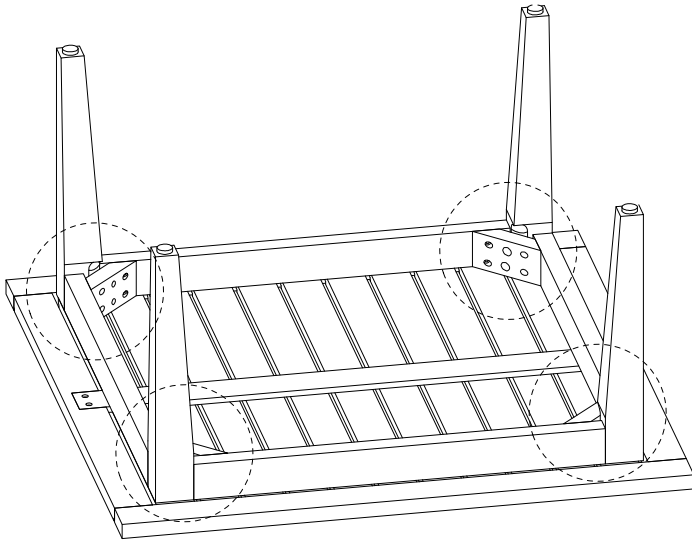

Assembly instructions for the sofa and coffee table. The instructions are organized into two rows, each with a warning icon (a triangle with an exclamation mark) and a time icon (a clock).

The first row shows a warning icon and a time icon labeled "120'". The warning icon is positioned to the right of a box containing two circular icons: one showing a corner bracket and another showing a power drill with a diagonal line through it, indicating that a power drill should not be used.

The second row shows a warning icon and a time icon labeled "1". The warning icon is positioned to the right of a box containing two circular icons: one showing a cushion being placed on a base and another showing a cushion being secured with a strap, indicating that the cushion should be secured.

B x 4

D

x 8

E

x 8

F

x 1

1

<b>A</b>  x 1	<b>B</b>  x 4	<b>C</b>  x 8	<b>D</b>  M8 x 60 x 8	<b>E</b>  x 8	<b>F</b>  x 1
--	--	--	---	--	--