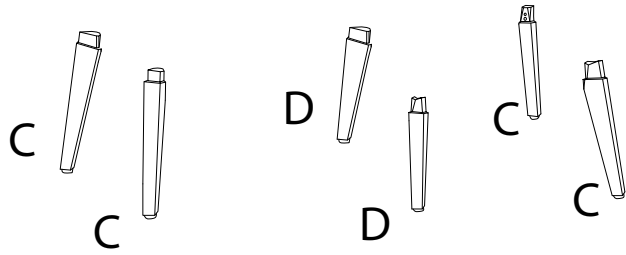

Assembly instructions for the sofa and coffee table. The instructions are organized into two rows, each with a warning icon (a triangle with an exclamation mark) and a time icon (a clock).

The first row shows a warning icon and a time icon labeled "120'". The warning icon is positioned to the right of a box containing two circular icons: one showing a corner bracket and another showing a power drill with a diagonal line through it, indicating that a power drill should not be used.

<b>A</b>  x 1	<b>B</b>  x 4	<b>C</b>  x 8	<b>D</b>  M8 x 60 x 8	<b>E</b>  x 8	<b>F</b>  x 1
--	--	--	---	--	--

# B

<p>A</p>  <p>x 1</p>	<p>B</p>  <p>x 1</p>	<p>C</p>  <p>x 4</p>	<p>D</p>  <p>x 2</p>
---	---	---	---

H x 4

B

A

<p>E</p>  <p>M6 x 15</p> <p>x 24</p>	<p>F</p>  <p>x 24</p>	<p>G</p>  <p>x 1</p>	<p>H</p>  <p>x 4</p>
---	--	--	---