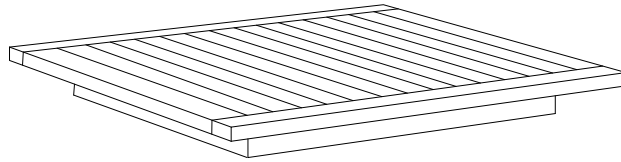

Assembly instructions for the sofa and coffee table. The instructions are organized into two rows, each with a warning icon (a triangle with an exclamation mark) and a time icon (a clock).

The first row shows a warning icon and a time icon labeled "120'". The warning icon is positioned to the right of a box containing two circular icons: one showing a corner bracket and another showing a power drill with a diagonal line through it, indicating that a power drill should not be used.

The second row shows a warning icon and a time icon labeled "1". The warning icon is positioned to the right of a box containing two circular icons: one showing a cushion being placed on a base and another showing a cushion being secured with a strap, indicating that the cushion should be secured.

A

A

x 1

B

x 4

C

x 8

A

B x 4

D

x 8

E

x 8

F

x 1

1