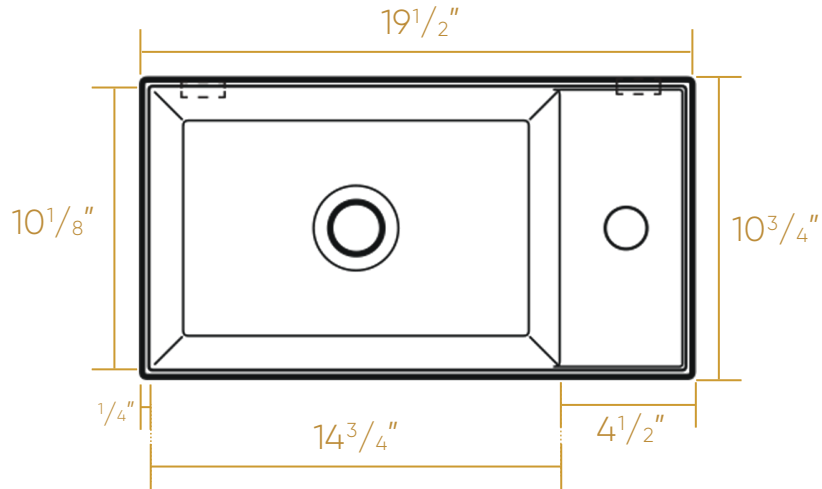

WHITEHAUS COLLECTION

B-AG50

TOP

SIDE

L x W x H

Overall Dimensions

19 1/2" x 10 3/4" x 5 3/8"

Inside Bowl Dimensions

14 3/4" x 10 1/8" x 3 3/4"

22 lbs.

BACK

LIVE WITH STYLE!