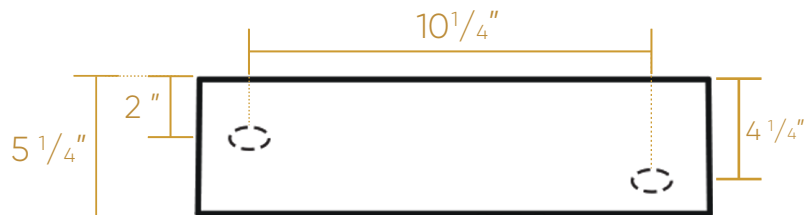

WHITEHAUS COLLECTION

B-AG50

TOP

SIDE

L x W x H

Overall Dimensions

19 1/2" x 10 3/4" x 5 3/8"

Inside Bowl Dimensions

14 3/4" x 10 1/8" x 3 3/4"

22 lbs.

BACK

LIVE WITH STYLE!