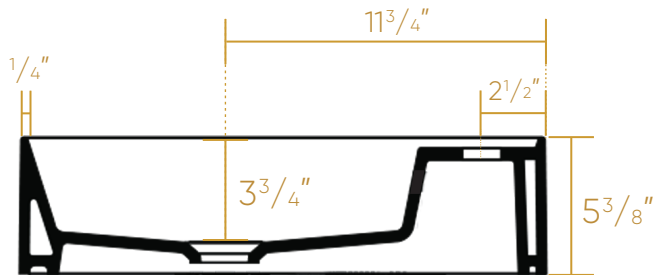

WHITEHAUS COLLECTION

B-AG50

TOP

SIDE

L x W x H

Overall Dimensions

19 1/2" x 10 3/4" x 5 3/8"

Inside Bowl Dimensions

14 3/4" x 10 1/8" x 3 3/4"

22 lbs.

BACK

LIVE WITH STYLE!