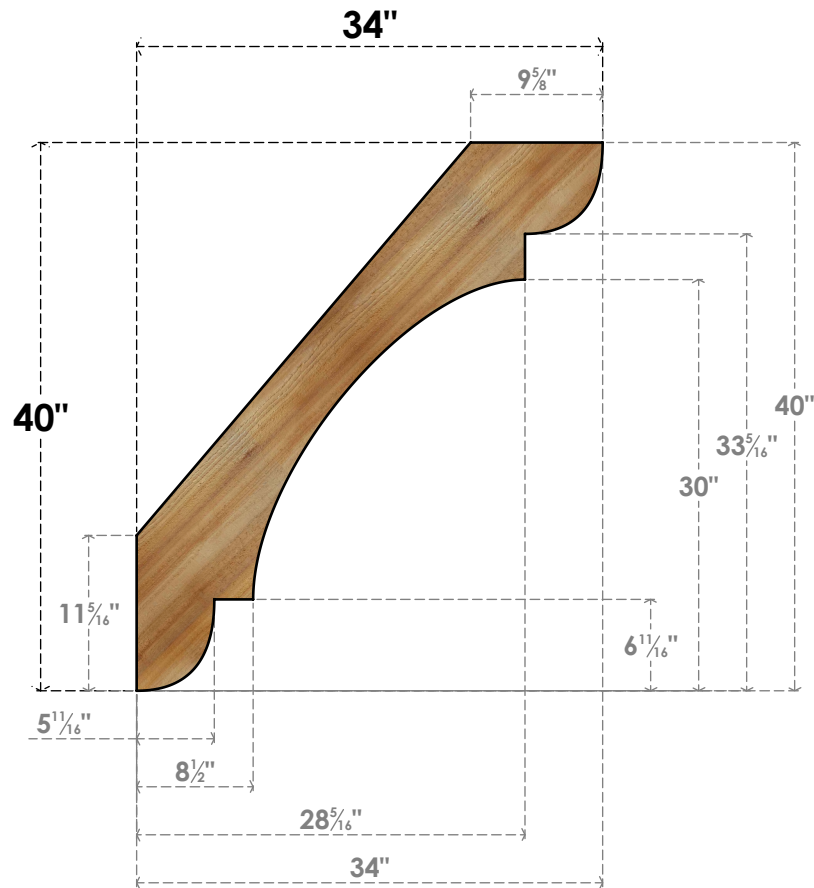

BRC04X34X40OLY00RWR

4"W X 34"D X 40"H OLYMPIC ROUGH SAWN BRACE, WESTERN RED CEDAR

SIDE

FRONT

EKENA MILLWORK
 2300 WEST MAIN ST.
 CLARKSVILLE, TX 75426
 TOLL FREE: 866-607-0453
 WWW.EKENAMILLWORK.COM

NOTES

1. INSTALLATION TO BE COMPLETED IN ACCORDANCE WITH MANUFACTURER'S SPECIFICATIONS.
2. DRAWING MAY NOT BE TO SCALE
3. THIS DRAWING IS INTENDED FOR DESIGN AND PLANNING PURPOSES ONLY.
4. ALL INFORMATION CONTAINED HEREIN WAS CURRENT AT THE TIME OF DEVELOPMENT BUT MUST BE REVIEWED AND APPROVED BY THE PRODUCT MANUFACTURER TO BE CONSIDERED ACCURATE.
5. PRODUCTS ARE NOT KILN DRIED. THIS ITEM IS UNIQUE AND WILL CONTAIN THE NATURAL VARIATIONS THAT THE WOOD SPECIES OFFERS. THIS MAY RESULT IN VARIATIONS UP TO 1/4"