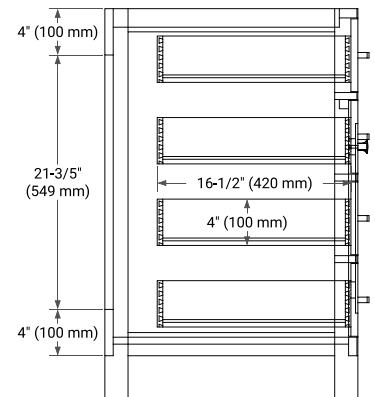

60" SINGLE SINK BASE CABINET

BASE CABINET DIMENSIONS

60" W x 21.5" D x 33.5" H

FEATURES

- Solid wood frame with engineered wood panels
- Dovetail drawers and joints
- Soft closing doors & drawers

HARDWARE FINISHES*

White Grey

FRONT VIEW

SIDE VIEW

PLAN VIEW

61" SINGLE OVAL SINK COUNTERTOP WITH 0.75" THICKNESS

OVERALL DIMENSIONS

61" W x 22" D x 0.75" H

COUNTERTOP OPTIONS

Carrara Marble

FEATURES

- Solid countertop with mitered edges & seams
- Undermount white oval sink
- Pre-drilled for 8" widespread faucet

INCLUDED

- Countertop
- Matching Backsplash
- Oval Sink

COUNTERTOP PLAN VIEW

EDGE SIDE VIEW

THREE DIMENSIONAL COUNTERTOP VIEW