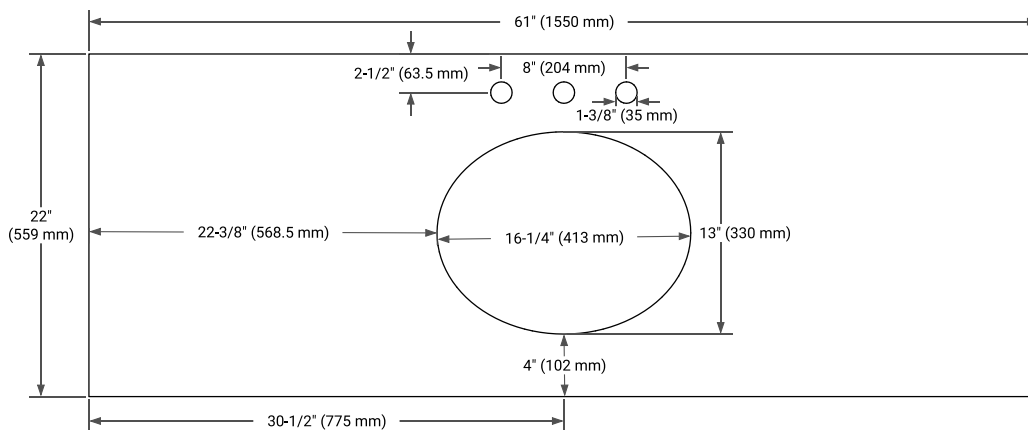

60" SINGLE SINK BASE CABINET

BASE CABINET DIMENSIONS

60" W x 21.5" D x 33.5" H

FEATURES

- Solid wood frame with engineered wood panels
- Dovetail drawers and joints
- Soft closing doors & drawers

HARDWARE FINISHES*

White Grey

FRONT VIEW

SIDE VIEW

PLAN VIEW

61" SINGLE OVAL SINK COUNTERTOP WITH 0.75" THICKNESS

OVERALL DIMENSIONS

61" W x 22" D x 0.75" H

COUNTERTOP OPTIONS

Carrara Marble

FEATURES

- Solid countertop with mitered edges & seams
- Undermount white oval sink
- Pre-drilled for 8" widespread faucet

INCLUDED

- Countertop
- Matching Backsplash
- Oval Sink

COUNTERTOP PLAN VIEW

EDGE SIDE VIEW

THREE DIMENSIONAL COUNTERTOP VIEW