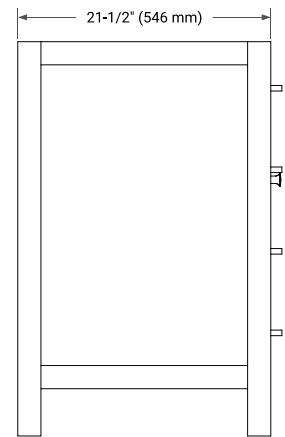

60" SINGLE SINK BASE CABINET

BASE CABINET DIMENSIONS

60" W x 21.5" D x 33.5" H

FEATURES

- Solid wood frame with engineered wood panels
- Dovetail drawers and joints
- Soft closing doors & drawers

HARDWARE FINISHES*

White Grey

FRONT VIEW

SIDE VIEW

PLAN VIEW

61" SINGLE OVAL SINK COUNTERTOP WITH 0.75" THICKNESS

OVERALL DIMENSIONS

61" W x 22" D x 0.75" H

COUNTERTOP OPTIONS

Carrara Marble

FEATURES

- Solid countertop with mitered edges & seams
- Undermount white oval sink
- Pre-drilled for 8" widespread faucet

INCLUDED

- Countertop
- Matching Backsplash
- Oval Sink

COUNTERTOP PLAN VIEW

EDGE SIDE VIEW

THREE DIMENSIONAL COUNTERTOP VIEW