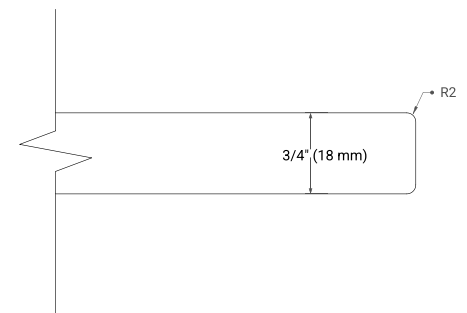

White Grey

FRONT VIEW

SIDE VIEW

PLAN VIEW

61" SINGLE OVAL SINK COUNTERTOP WITH 0.75" THICKNESS

OVERALL DIMENSIONS

61" W x 22" D x 0.75" H

COUNTERTOP OPTIONS

Carrara Marble

FEATURES

- Solid countertop with mitered edges & seams
- Undermount white oval sink
- Pre-drilled for 8" widespread faucet

INCLUDED

- Countertop
- Matching Backsplash
- Oval Sink

COUNTERTOP PLAN VIEW

EDGE SIDE VIEW

THREE DIMENSIONAL COUNTERTOP VIEW