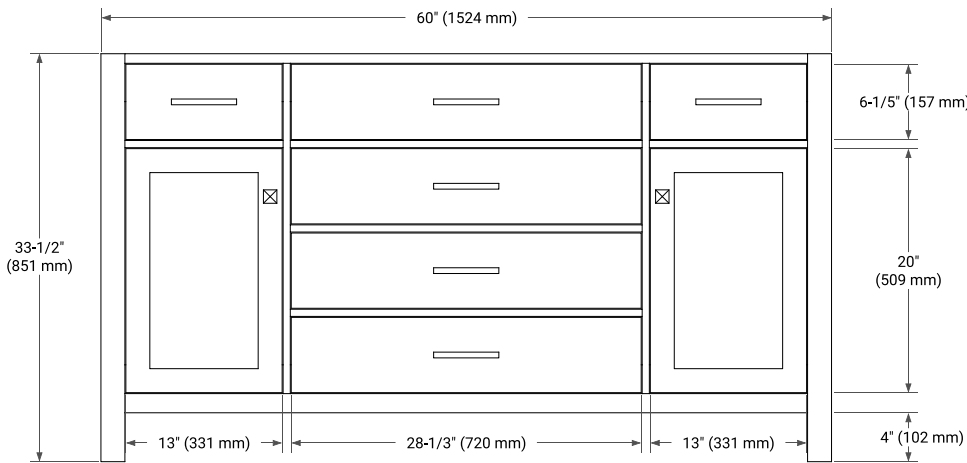

60" SINGLE SINK BASE CABINET

BASE CABINET DIMENSIONS

60" W x 21.5" D x 33.5" H

FEATURES

- Solid wood frame with engineered wood panels
- Dovetail drawers and joints
- Soft closing doors & drawers

HARDWARE FINISHES*

White Grey

FRONT VIEW

SIDE VIEW

PLAN VIEW

61" SINGLE OVAL SINK COUNTERTOP WITH 0.75" THICKNESS

OVERALL DIMENSIONS

61" W x 22" D x 0.75" H

COUNTERTOP OPTIONS

Carrara Marble

FEATURES

- Solid countertop with mitered edges & seams
- Undermount white oval sink
- Pre-drilled for 8" widespread faucet

INCLUDED

- Countertop
- Matching Backsplash
- Oval Sink

COUNTERTOP PLAN VIEW

EDGE SIDE VIEW

THREE DIMENSIONAL COUNTERTOP VIEW