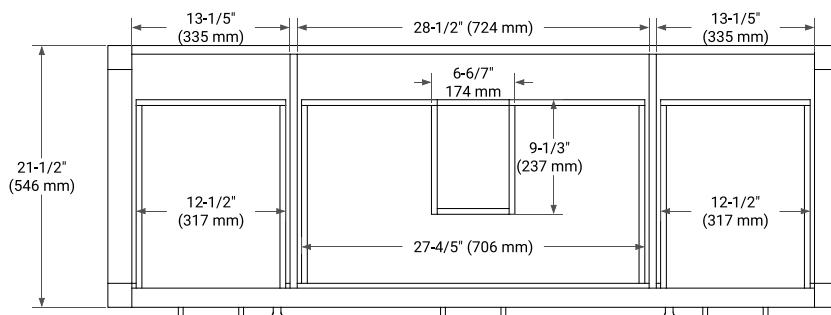

60" SINGLE SINK BASE CABINET

BASE CABINET DIMENSIONS

60" W x 21.5" D x 33.5" H

FEATURES

- Solid wood frame with engineered wood panels
- Dovetail drawers and joints
- Soft closing doors & drawers

HARDWARE FINISHES*

White Grey

FRONT VIEW

SIDE VIEW

PLAN VIEW

61" SINGLE OVAL SINK COUNTERTOP WITH 0.75" THICKNESS

OVERALL DIMENSIONS

61" W x 22" D x 0.75" H

COUNTERTOP OPTIONS

Carrara Marble

FEATURES

- Solid countertop with mitered edges & seams
- Undermount white oval sink
- Pre-drilled for 8" widespread faucet

INCLUDED

- Countertop
- Matching Backsplash
- Oval Sink

COUNTERTOP PLAN VIEW

EDGE SIDE VIEW

THREE DIMENSIONAL COUNTERTOP VIEW