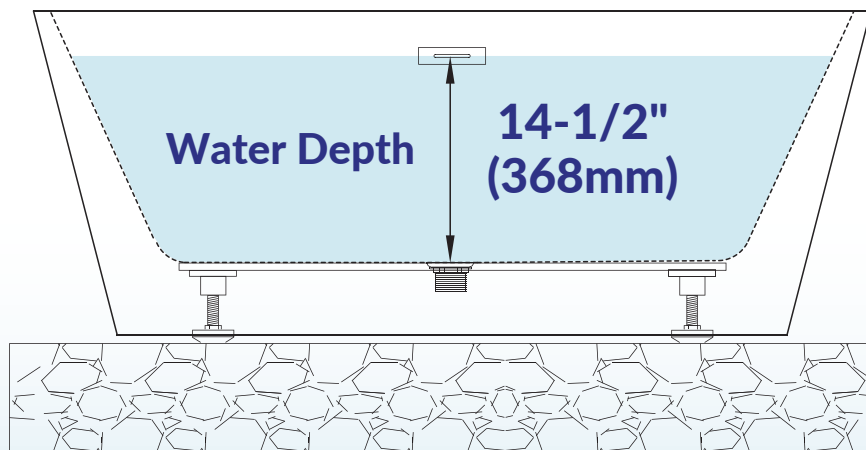

WOODBIDGE®

IMPORTANT INFORMATION

- Measurements are $\pm 1/2"$ and subject to change without notice
- Specifications & Configurations are subject to change without notice
- Please measure tub on-site before installation