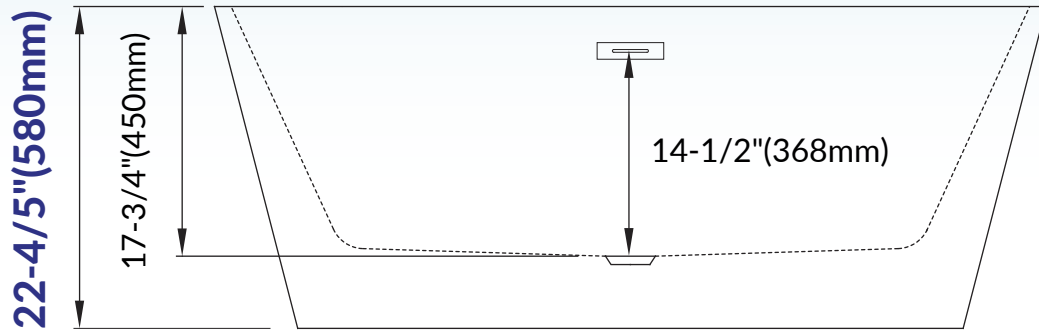

WOODBIDGE®

IMPORTANT INFORMATION

- Measurements are $\pm 1/2"$ and subject to change without notice
- Specifications & Configurations are subject to change without notice
- Please measure tub on-site before installation