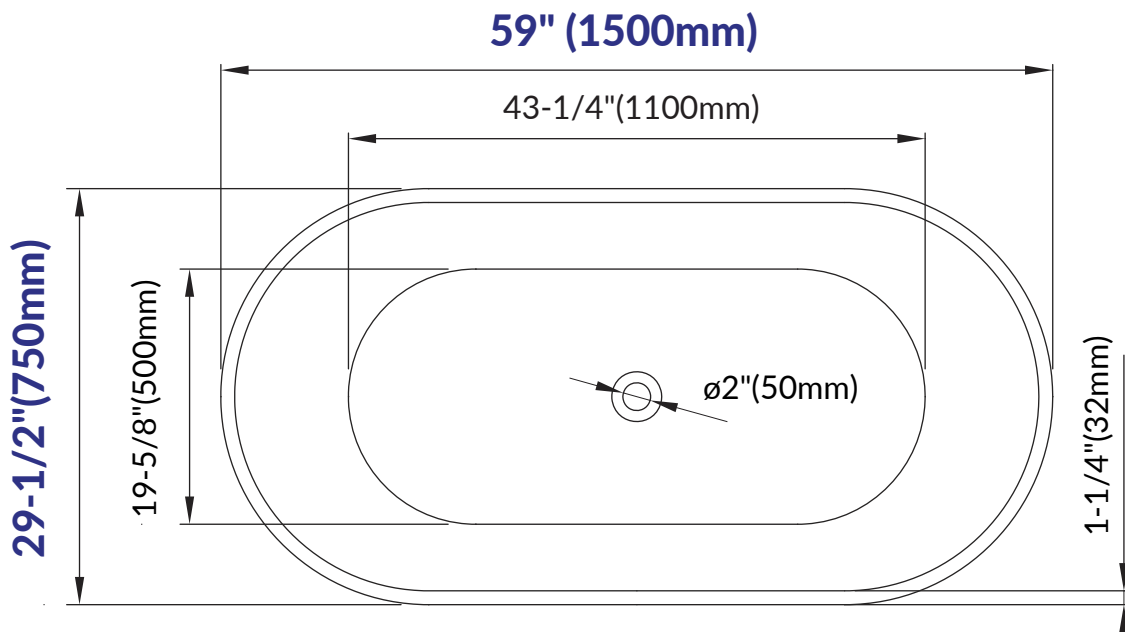

WOODBIDGE®

IMPORTANT INFORMATION

- Measurements are $\pm 1/2"$ and subject to change without notice
- Specifications & Configurations are subject to change without notice
- Please measure tub on-site before installation

- Measurements herein supersede all others published prior to publication date shown below
- Before ordering or installing, please consider future access to equipment