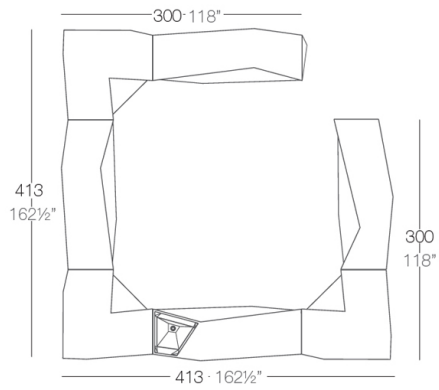

Info

Description

Made of polyethylene resin by rotational moulding. 100% Recyclable. Item suitable for indoor and outdoor use. Available in different finishes.

Weight: 45.05 Kg

Combinations

2 X 54113
 1 X 54114
 3 X 54112
 1 X 54111