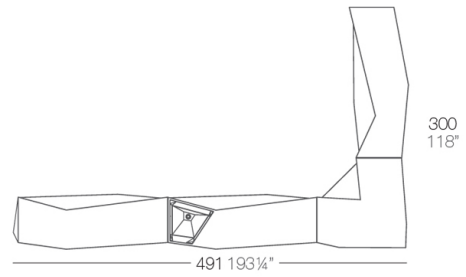

Info

Description

Made of polyethylene resin by rotational moulding. 100% Recyclable. Item suitable for indoor and outdoor use. Available in different finishes.

Weight: 45.05 Kg

Combinations

2 X 54113
 1 X 54114
 3 X 54112
 1 X 54111