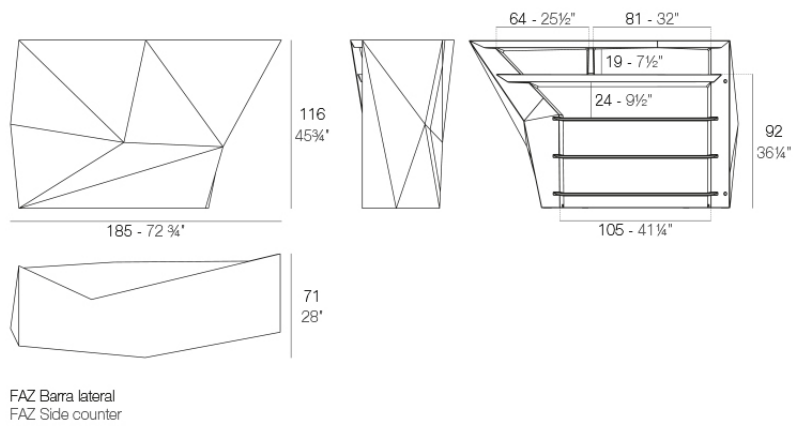

Info

Description

Made of polyethylene resin by rotational moulding. 100% Recyclable. Item suitable for indoor and outdoor use. Available in different finishes.

Weight: 45.05 Kg

Combinations

2 X 54113
 1 X 54114
 3 X 54112
 1 X 54111