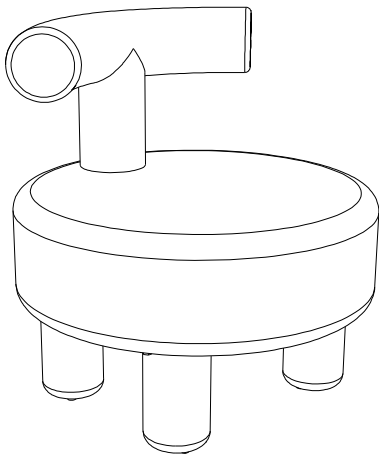

ASSEMBLY INSTRUCTION

PARTS LIST

A	B	C	D	E	F	G	H
SEAT BODY(1 PC)	BACKREST (1PC)	LEGS (4 PCS)	SCREWS (16PCS)	BOLT (3PCS)	NUT (3PCS)	WASHER (3PCS)	HEX NUT KEY (1PC)

ASSEMBLY

STEP 1

STEP 2

STEP 3