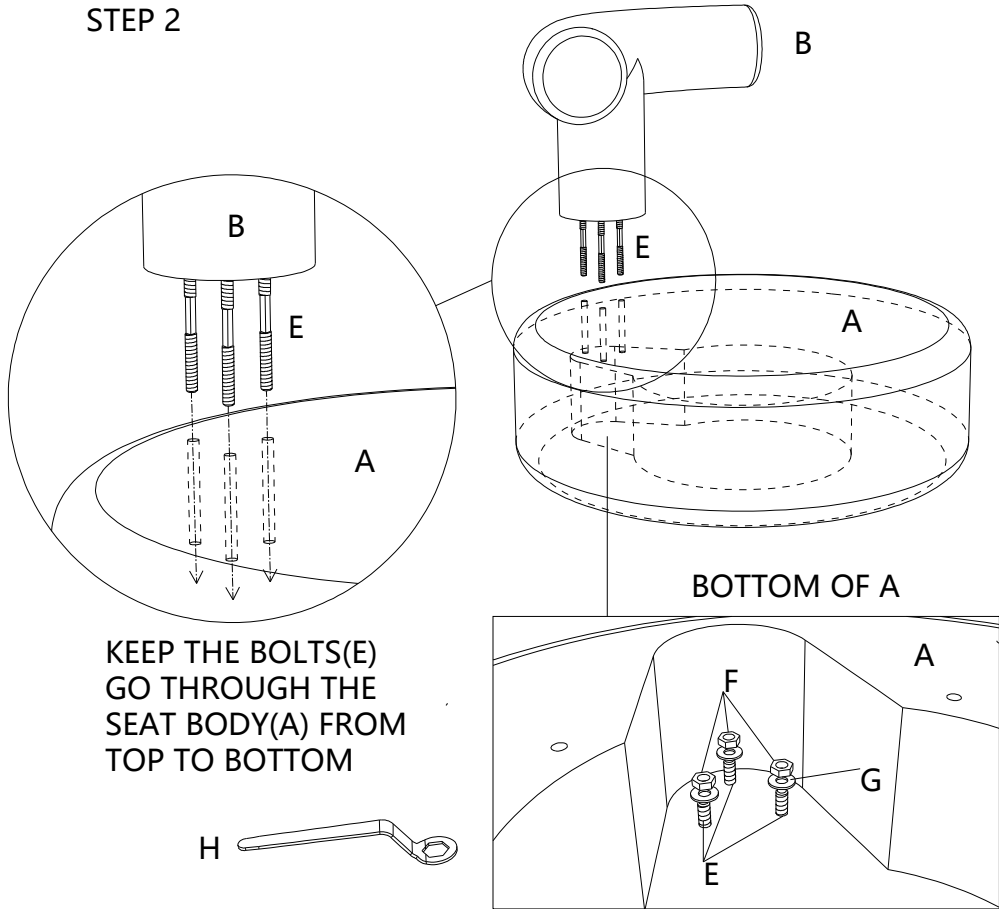

ASSEMBLY INSTRUCTION

PARTS LIST

A	B	C	D	E	F	G	H
SEAT BODY(1 PC)	BACKREST (1PC)	LEGS (4 PCS)	SCREWS (16PCS)	BOLT (3PCS)	NUT (3PCS)	WASHER (3PCS)	HEX NUT KEY (1PC)

ASSEMBLY

STEP 1

STEP 2

STEP 3