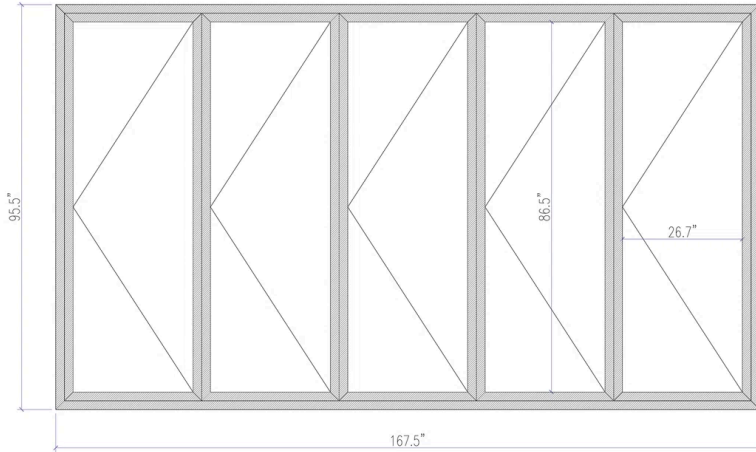

Front View Dimension

Bottom Track Dimension

Our current folding doors come with the high bottom track, which offers the advantages of superior airtightness, sealing, and resistance to water intrusion from outside

We can also customize a low bottom track to accommodate the needs of elderly and disabled individuals, providing easy access

Orientation

Cut Dimension