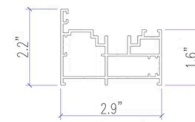

Front View Dimension

Bottom Track Dimension

Our current folding doors come with the high bottom track, which offers the advantages of superior airtightness, sealing, and resistance to water intrusion from outside

We can also customize a low bottom track to accommodate the needs of elderly and disabled individuals, providing easy access

Orientation

Cut Dimension