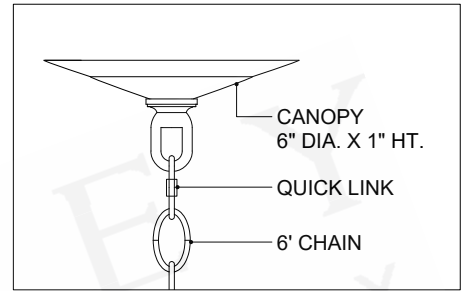

ITEM: 9000-1363

Overall Dimensions

Height: 24"

Diameter: 24"

TOP VIEW

CANOPY DETAIL

FRONT VIEW