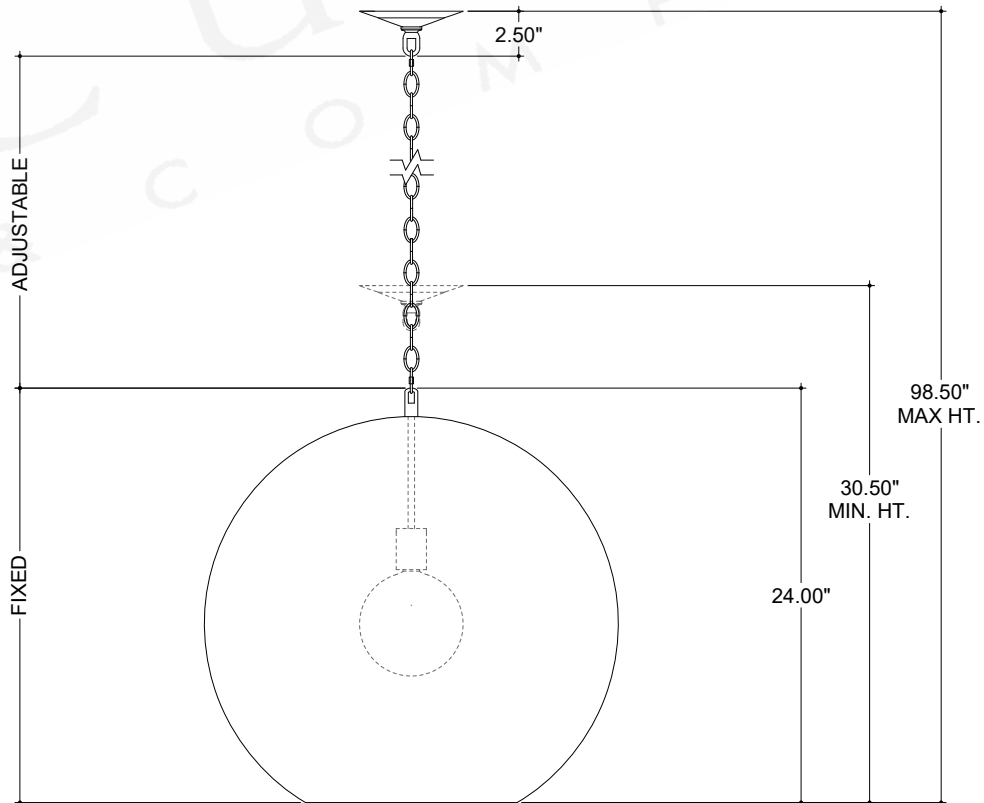

ITEM: 9000-1363

Overall Dimensions

Height: 24"

Diameter: 24"

TOP VIEW

CANOPY DETAIL

FRONT VIEW