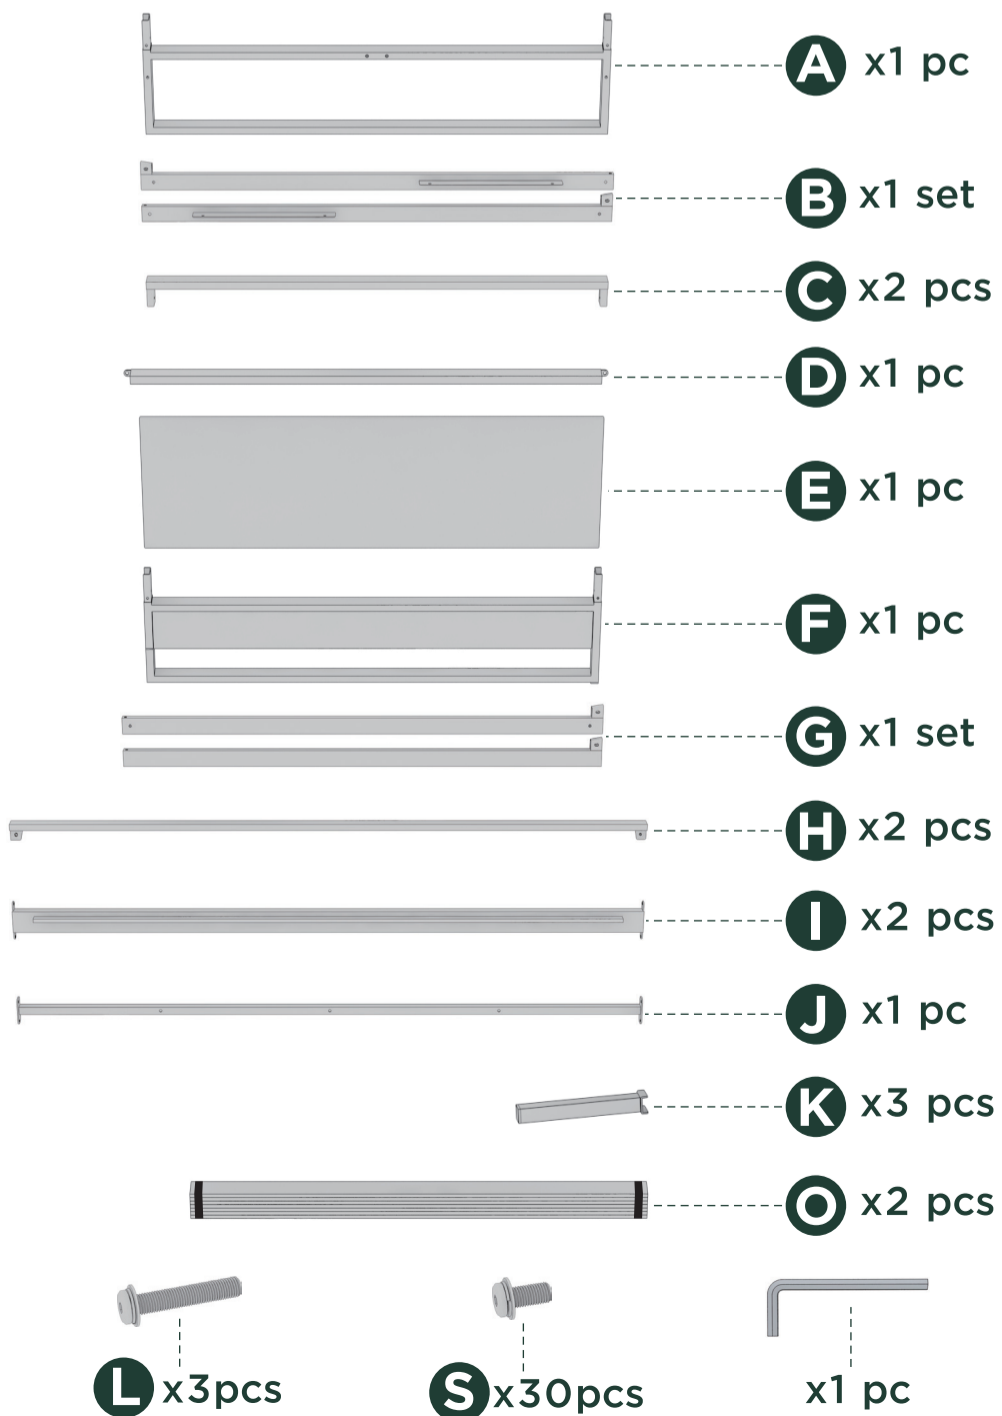

Return Policy

We believe you will absolutely love your Canopy Platform Bed, but if for some reason you want to return the product, please contact us directly before you decide to return your product to the retailer. Our Customer Service organization can answer most concerns and can assist you with any questions you may have about your new product. Please contact us first by emailing or by submitting a request

The item must be returned in good condition, in original box, with all original proof of purchase, parts and accessories, within the time frame specified by the retailer it was purchased from.

Please visit our website for warranty information on your new product.