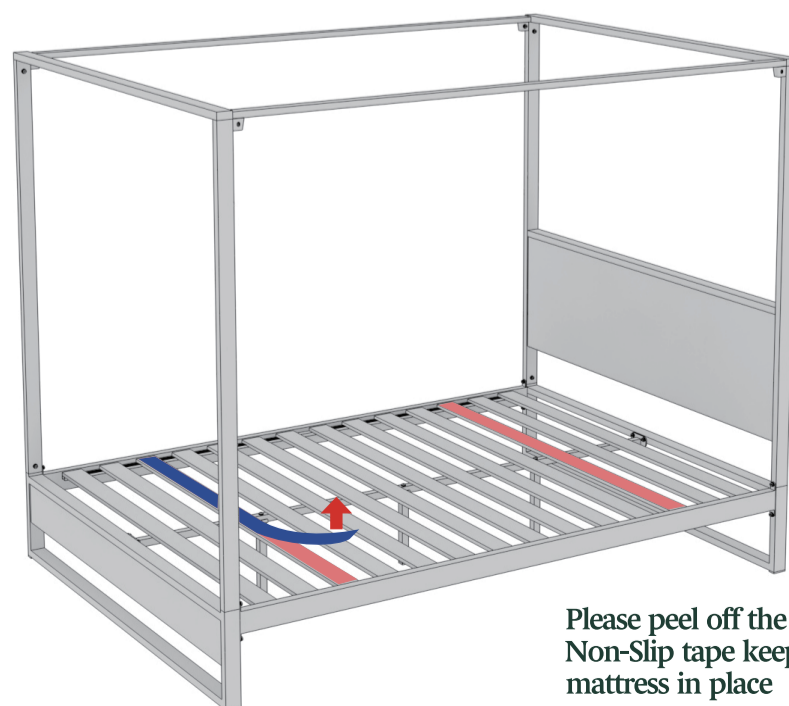

# Canopy Platform Bed

9

10

11

12

Please peel off the upper strip  
Non-Slip tape keeps your  
mattress in place