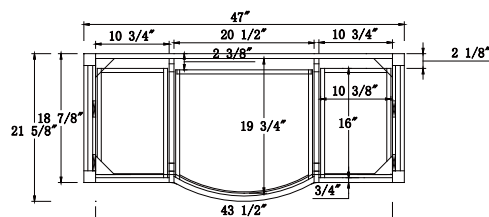

Dimensions

Front

Back

Side

Top

Features:

- Solid Wood & Hardwood Construction
- 7 Soft-close Drawers
- 1 Soft-close Door
- Brushed nickel hardware
- Adjustable leg levelers
- cUPC Undermount Basin

Dimensions:

- 48``x22``x34 1/8`` (With Top)
- 47``x21``x33 3/8`` (Vanity Only)

Vanity Finish:

White (W)

Countertop:

- Italian carrara white marble (CW)
- Kaffee Quartz (KQ)

Certification:

CARB P2

Countertop & Sink

Dimensions:

Countertop: 48``x22``x0.75``

Oval undermount basin: 19.2``x16``x8``