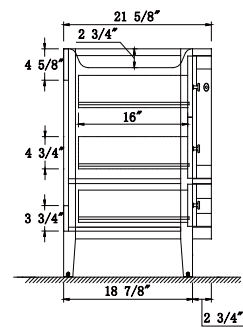

Dimensions

Front

Back

Side

Top

Features:

- Solid Wood & Hardwood Construction
- 7 Soft-close Drawers
- 1 Soft-close Door
- Brushed nickel hardware
- Adjustable leg levelers
- cUPC Undermount Basin

Dimensions:

- 48``x22``x34 1/8`` (With Top)
- 47``x21``x33 3/8`` (Vanity Only)

Vanity Finish:

White (W)

Countertop:

- Italian carrara white marble (CW)
- Kaffee Quartz (KQ)

Certification:

CARB P2

Countertop & Sink

Dimensions:

Countertop: 48``x22``x0.75``

Oval undermount basin: 19.2``x16``x8``