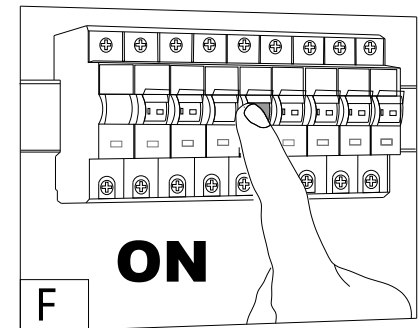

Lightsin

SKU: LI460043
Ratings: 220-240V~ 50/60Hz
Power: Max.40W

Turn off the switch

Turn on the switch