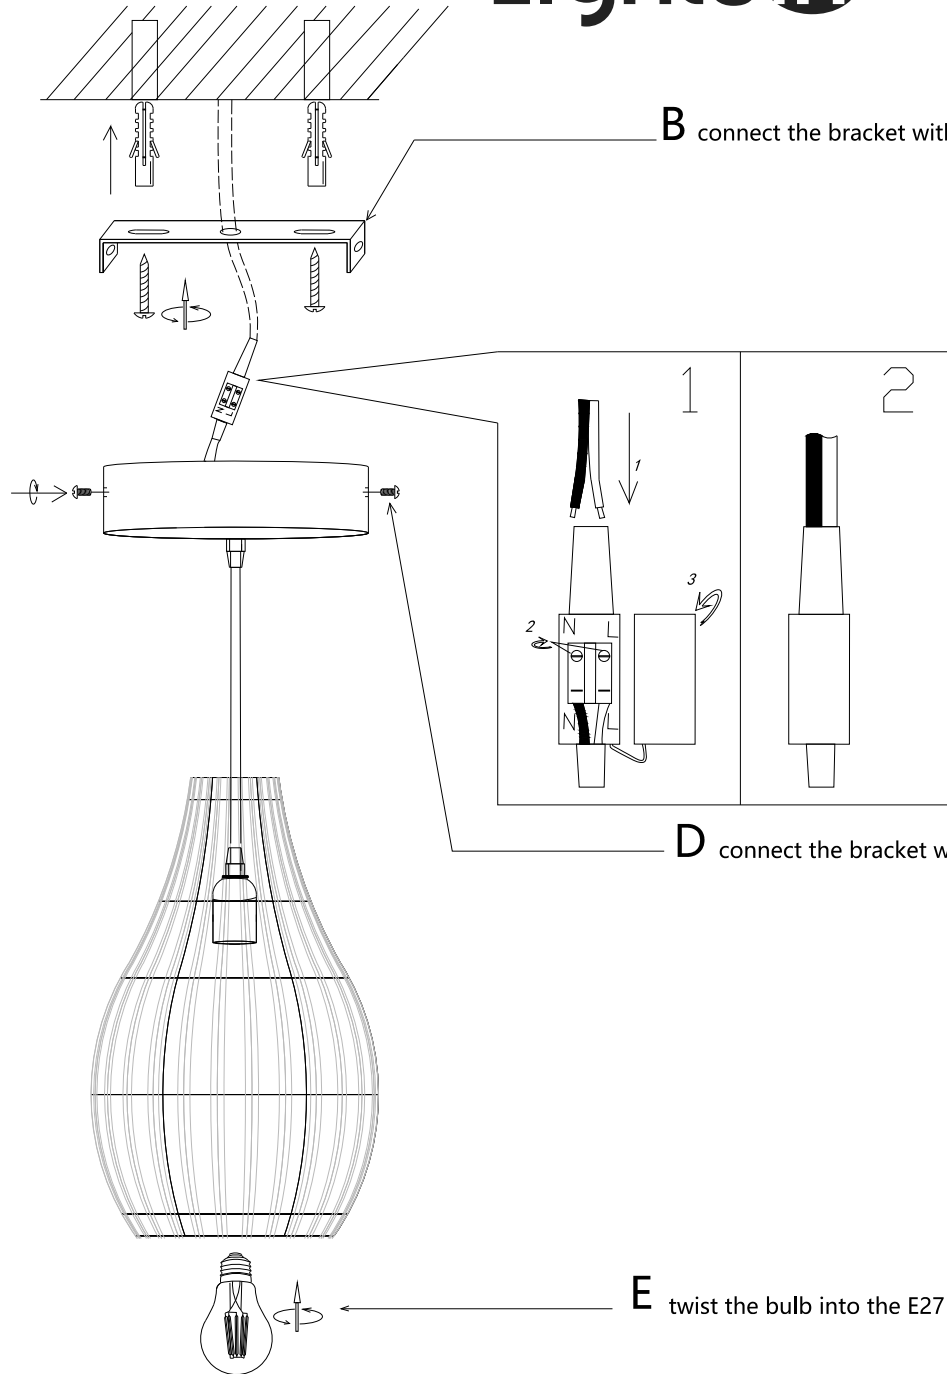

Lightsin

SKU: LI460043
Ratings: 220-240V~ 50/60Hz
Power: Max.40W

Turn off the switch

Turn on the switch