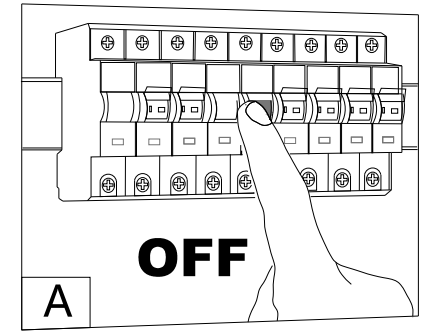

Lightsin

SKU: LI460043
Ratings: 220-240V~ 50/60Hz
Power: Max.40W

Turn off the switch

Turn on the switch