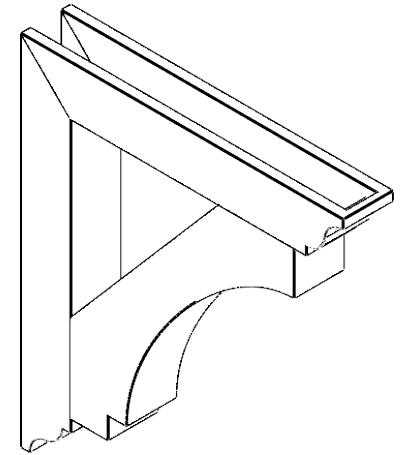

ITEM NUMBER: BKTUROS055X055X36000X40000X055X055X055IMP00RCPR

5 1/2"W X 36"D X 40"H X 5 1/2"T IMPERIAL ROUGH CEDAR WOODGRAIN OPEN BRACKET, TRADITIONAL TOP AND BACK, 5 1/2"W SOLID BRACE, PRIMED TAN

SIDE PROFILE

FRONT PROFILE

ISOMETRIC

GENERATED DATE : 06/18/2023

EKENA MILLWORK
2300 WEST MAIN ST.
CLARKSVILLE, TX 75426
TOLL FREE: 866-607-0453
WWW.EKENAMILLWORK.COM

NOTES

1. INSTALLATION TO BE COMPLETED IN ACCORDANCE WITH MANUFACTURER'S SPECIFICATIONS.
2. DRAWING MAY NOT BE TO SCALE
3. THIS DRAWING IS INTENDED FOR DESIGN AND PLANNING PURPOSES ONLY.
4. ALL INFORMATION CONTAINED HEREIN WAS CURRENT AT THE TIME OF DEVELOPMENT BUT MUST BE REVIEWED AND APPROVED BY THE PRODUCT MANUFACTURER TO BE CONSIDERED ACCURATE.
5. TIMBERTHANE ARCHITECTURAL PRODUCTS ARE MADE FROM HIGH DENSITY URETHANE AND COME FACTORY PRIMED