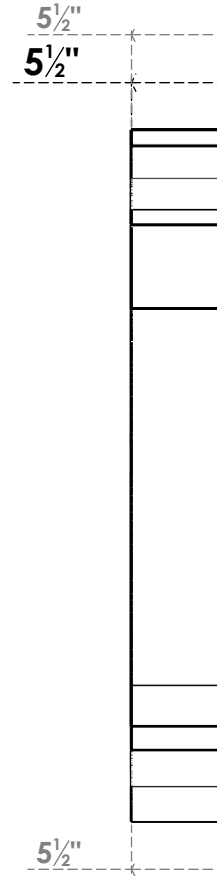

ITEM NUMBER: BKTUROS055X055X36000X40000X055X055X055IMP00RCPR

5 1/2"W X 36"D X 40"H X 5 1/2"T IMPERIAL ROUGH CEDAR WOODGRAIN OPEN BRACKET, TRADITIONAL TOP AND BACK, 5 1/2"W SOLID BRACE, PRIMED TAN

SIDE PROFILE

FRONT PROFILE

ISOMETRIC

GENERATED DATE : 06/18/2023

EKENA MILLWORK
2300 WEST MAIN ST.
CLARKSVILLE, TX 75426
TOLL FREE: 866-607-0453
WWW.EKENAMILLWORK.COM

NOTES

1. INSTALLATION TO BE COMPLETED IN ACCORDANCE WITH MANUFACTURER'S SPECIFICATIONS.
2. DRAWING MAY NOT BE TO SCALE
3. THIS DRAWING IS INTENDED FOR DESIGN AND PLANNING PURPOSES ONLY.
4. ALL INFORMATION CONTAINED HEREIN WAS CURRENT AT THE TIME OF DEVELOPMENT BUT MUST BE REVIEWED AND APPROVED BY THE PRODUCT MANUFACTURER TO BE CONSIDERED ACCURATE.
5. TIMBERTHANE ARCHITECTURAL PRODUCTS ARE MADE FROM HIGH DENSITY URETHANE AND COME FACTORY PRIMED