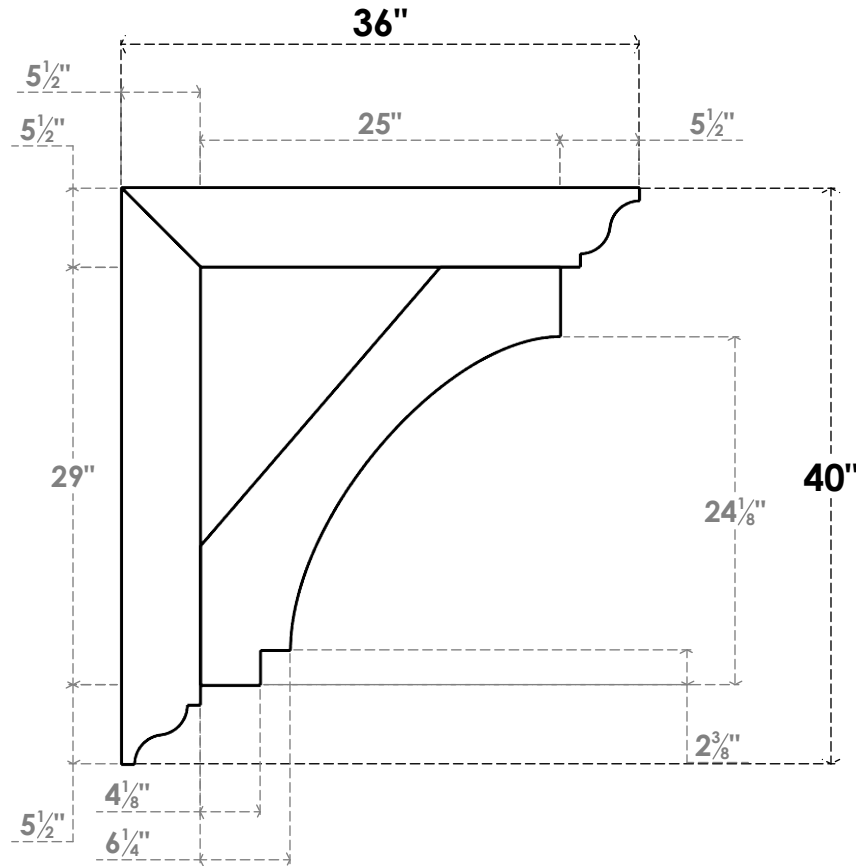

ITEM NUMBER: BKTUROS055X055X36000X40000X055X055X055IMP00RCPR

5 1/2"W X 36"D X 40"H X 5 1/2"T IMPERIAL ROUGH CEDAR WOODGRAIN OPEN BRACKET, TRADITIONAL TOP AND BACK, 5 1/2"W SOLID BRACE, PRIMED TAN

SIDE PROFILE

FRONT PROFILE

ISOMETRIC

GENERATED DATE : 06/18/2023

EKENA MILLWORK
2300 WEST MAIN ST.
CLARKSVILLE, TX 75426
TOLL FREE: 866-607-0453
WWW.EKENAMILLWORK.COM

NOTES

1. INSTALLATION TO BE COMPLETED IN ACCORDANCE WITH MANUFACTURER'S SPECIFICATIONS.
2. DRAWING MAY NOT BE TO SCALE
3. THIS DRAWING IS INTENDED FOR DESIGN AND PLANNING PURPOSES ONLY.
4. ALL INFORMATION CONTAINED HEREIN WAS CURRENT AT THE TIME OF DEVELOPMENT BUT MUST BE REVIEWED AND APPROVED BY THE PRODUCT MANUFACTURER TO BE CONSIDERED ACCURATE.
5. TIMBERTHANE ARCHITECTURAL PRODUCTS ARE MADE FROM HIGH DENSITY URETHANE AND COME FACTORY PRIMED