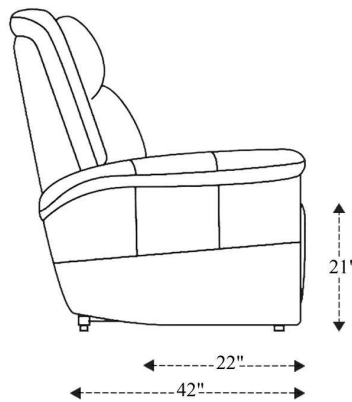

Zero Gravity Power Reclining Sofa P3

Overall Dimensions	88.5" x 42" x 44"
Overall Width	88.5"
Overall Depth	42"
Overall Height	44"
Overall Weight	306.9 lbs.
Fully Reclined	71"
Distance from Wall	7.5"
Back of Seat to end of Chaise	45"
Leg Height <small>(Distance from Foot Rest to Floor in Full Recline)</small>	26"
Head Height <small>(Distance from Headrest to Floor in Full Recline)</small>	29"

Seat Width	23"
Seat Depth	22"
Seat Height	21"
Arm Width	9"
Arm Depth	23"
Arm Height	26"
Back Width	26"
Back Height	28"
Headrest Extended from Back	6"

Zero Gravity Power Recliner P3

Overall Dimensions	41.5" x 42" x 44"
Overall Width	41.5"
Overall Depth	42"
Overall Height	44"
Overall Weight	143 lbs.
Fully Reclined	71"
Distance from Wall	7.5"
Back of Seat to end of Chaise	45"
Leg Height <small>(Distance from Foot Rest to Floor in Full Recline)</small>	26"
Head Height <small>(Distance from Headrest to Floor in Full Recline)</small>	29"

Seat Width	23"
Seat Depth	22"
Seat Height	21"
Arm Width	9"
Arm Depth	23"
Arm Height	26"
Back Width	26"
Back Height	28"
Headrest Extended from Back	6"