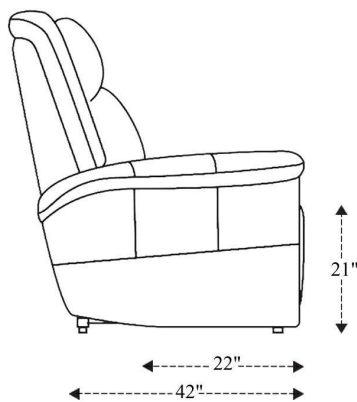

Zero Gravity Power Reclining Sofa P3

Overall Dimensions	88.5" x 42" x 44"
Overall Width	88.5"
Overall Depth	42"
Overall Height	44"
Overall Weight	306.9 lbs.
Fully Reclined	71"
Distance from Wall	7.5"
Back of Seat to end of Chaise	45"
Leg Height <small>(Distance from Foot Rest to Floor in Full Recline)</small>	26"
Head Height <small>(Distance from Headrest to Floor in Full Recline)</small>	29"

Seat Width	23"
Seat Depth	22"
Seat Height	21"
Arm Width	9"
Arm Depth	23"
Arm Height	26"
Back Width	26"
Back Height	28"
Headrest Extended from Back	6"

Zero Gravity Power Recliner P3

Overall Dimensions	41.5" x 42" x 44"
Overall Width	41.5"
Overall Depth	42"
Overall Height	44"
Overall Weight	143 lbs.
Fully Reclined	71"
Distance from Wall	7.5"
Back of Seat to end of Chaise	45"
Leg Height <small>(Distance from Foot Rest to Floor in Full Recline)</small>	26"
Head Height <small>(Distance from Headrest to Floor in Full Recline)</small>	29"

Seat Width	23"
Seat Depth	22"
Seat Height	21"
Arm Width	9"
Arm Depth	23"
Arm Height	26"
Back Width	26"
Back Height	28"
Headrest Extended from Back	6"