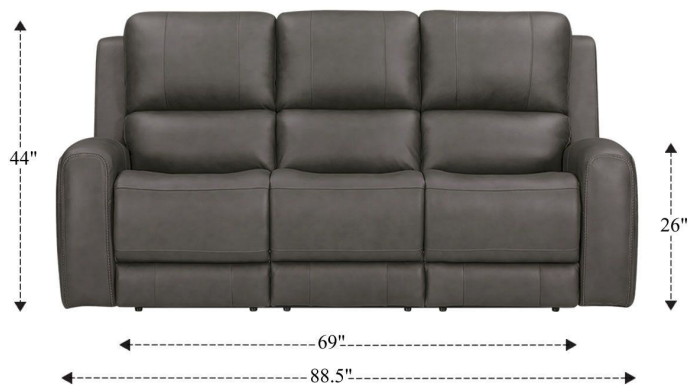

Zero Gravity Power Reclining Sofa P3

Overall Dimensions	88.5" x 42" x 44"
Overall Width	88.5"
Overall Depth	42"
Overall Height	44"
Overall Weight	306.9 lbs.
Fully Reclined	71"
Distance from Wall	7.5"
Back of Seat to end of Chaise	45"
Leg Height <small>(Distance from Foot Rest to Floor in Full Recline)</small>	26"
Head Height <small>(Distance from Headrest to Floor in Full Recline)</small>	29"

Seat Width	23"
Seat Depth	22"
Seat Height	21"
Arm Width	9"
Arm Depth	23"
Arm Height	26"
Back Width	26"
Back Height	28"
Headrest Extended from Back	6"

Zero Gravity Power Recliner P3

Overall Dimensions	41.5" x 42" x 44"
Overall Width	41.5"
Overall Depth	42"
Overall Height	44"
Overall Weight	143 lbs.
Fully Reclined	71"
Distance from Wall	7.5"
Back of Seat to end of Chaise	45"
Leg Height <small>(Distance from Foot Rest to Floor in Full Recline)</small>	26"
Head Height <small>(Distance from Headrest to Floor in Full Recline)</small>	29"

Seat Width	23"
Seat Depth	22"
Seat Height	21"
Arm Width	9"
Arm Depth	23"
Arm Height	26"
Back Width	26"
Back Height	28"
Headrest Extended from Back	6"