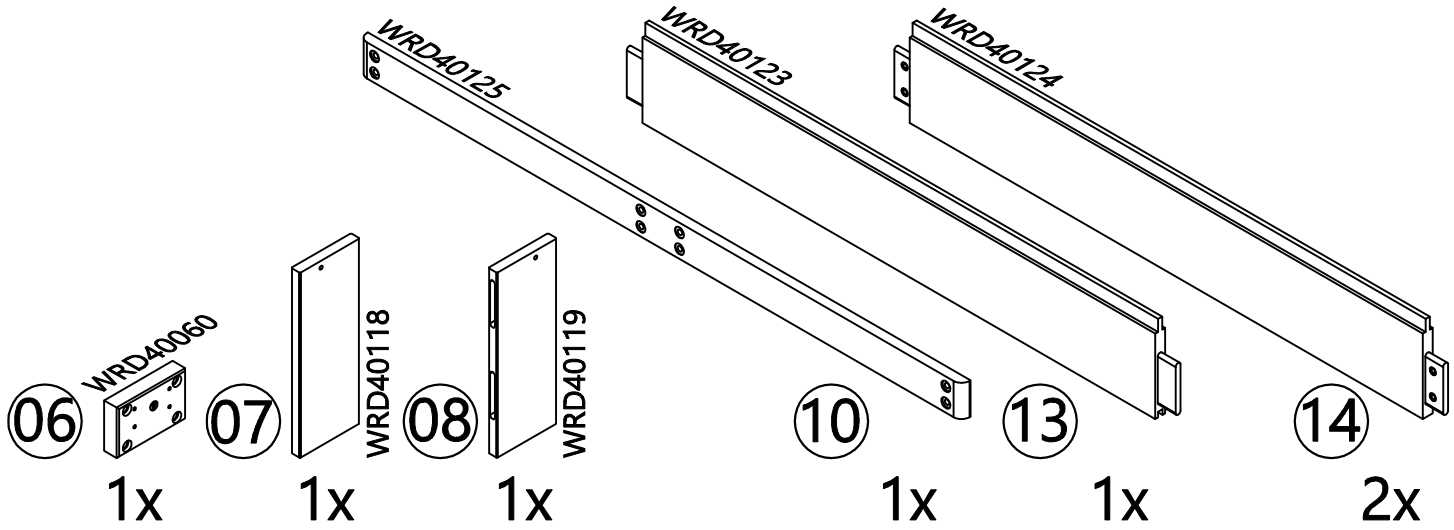

ATTENTION

PLEASE READ BEFORE OPENING + ASSEMBLING

WE STAND BEHIND OUR PRODUCTS 100%

YOUR SATISFACTION IS OUR #1 GOAL.

WE ARE HAPPY TO HELP!

FULL BED, PANEL
LIT DOUBLE À PANNEAUX
CAMA FULL, CABECERO DE PANEL

20006 (M8*60mm)

4x

20358 (M8*17mm)

4x

20141 (M6*35mm)

8x

20792 (M8*30mm)

8x

20015 (5mm)

2x

20615 (4mm)

2x

20055 (4*30mm)

14x

20674 (45*76*25mm)

2x

#20058
20058 (ø10*30mm)
2x

~~20378 (M6*20mm)~~
20378 (M6*20mm)
4x

~~20141 (M6*35mm)~~
20141 (M6*35mm)

~~20006 (M8*60mm)~~
20006 (M8*60mm)

~~20428 (M6*25mm)~~
20428 (M6*25mm)

- X** 20378 (M6*20mm)
- X** 20428 (M6*25mm)
- 4x 20006 (M8*60mm)
- 4x 20358 (φM8*17mm)