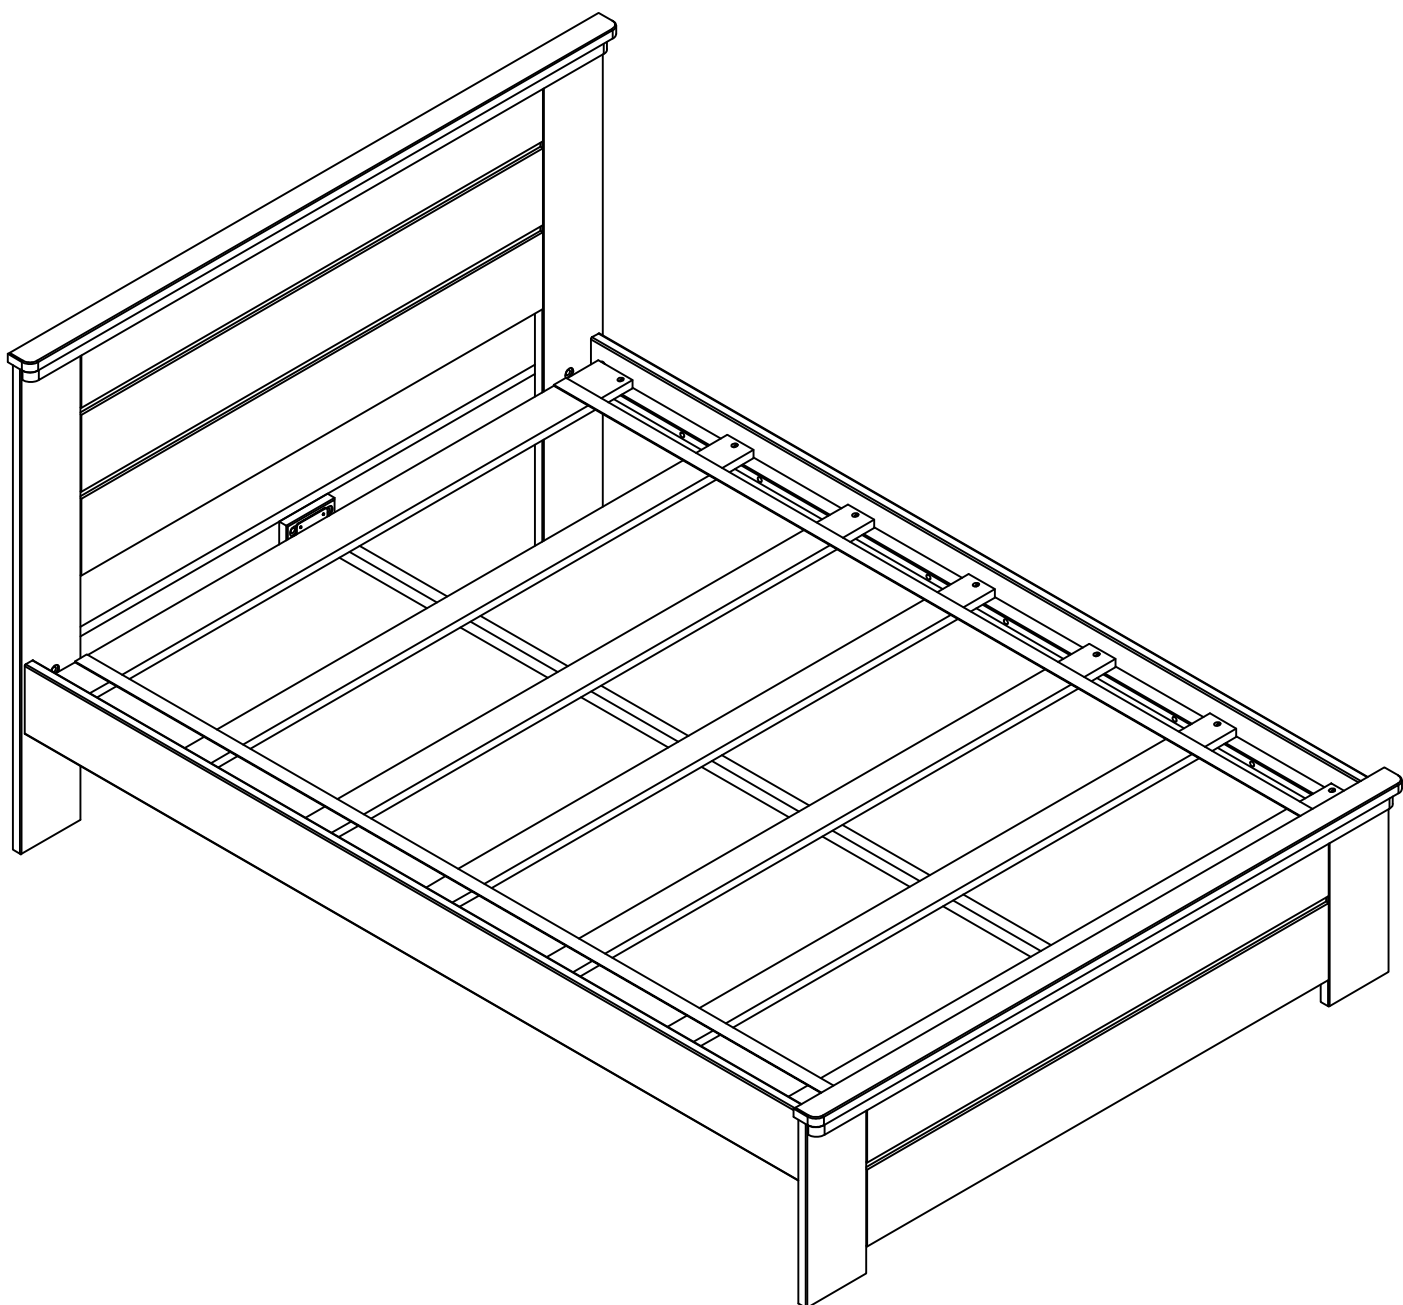

ATTENTION

PLEASE READ BEFORE OPENING + ASSEMBLING

WE STAND BEHIND OUR PRODUCTS 100%

YOUR SATISFACTION IS OUR #1 GOAL.

WE ARE HAPPY TO HELP!

FULL BED, PANEL
LIT DOUBLE À PANNEAUX
CAMA FULL, CABECERO DE PANEL

20015 (5mm)

2x

20615 (4mm)

2x

20055 (4*30mm)

14x

20674 (45*76*25mm)

2x