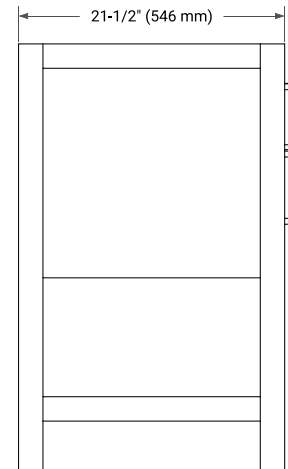

48" SINGLE SINK BASE CABINET

BASE CABINET DIMENSIONS

48" W x 21.5" D x 34.5" H

FEATURES

- Solid wood frame & plywood panels
- Dovetail drawers and joints
- Soft closing doors & drawers

HARDWARE FINISHES*

Brushed Nickel   Satin Brass   Matte Black   Polished Chrome

*Hardware comes preinstalled with the illustrated option. Other finishes are available on our online store if you prefer a different one.

AVAILABLE COLORS

White   Grey   Midnight Blue

FRONT VIEW

SIDE VIEW

PLAN VIEW