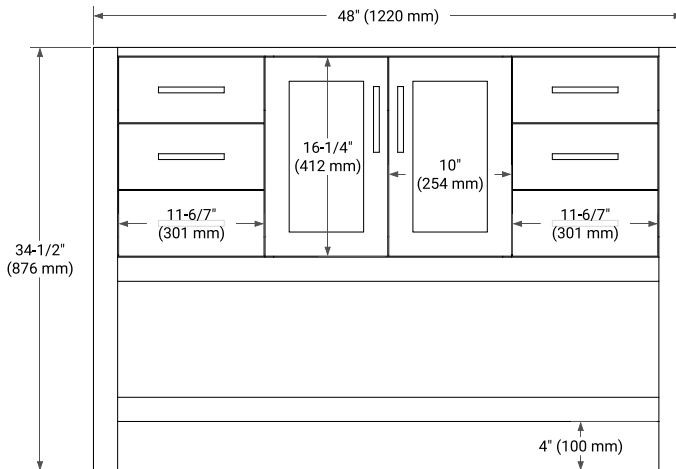

48" SINGLE SINK BASE CABINET

BASE CABINET DIMENSIONS

48" W x 21.5" D x 34.5" H

FEATURES

- Solid wood frame & plywood panels
- Dovetail drawers and joints
- Soft closing doors & drawers

HARDWARE FINISHES*

Brushed Nickel   Satin Brass   Matte Black   Polished Chrome

*Hardware comes preinstalled with the illustrated option. Other finishes are available on our online store if you prefer a different one.

AVAILABLE COLORS

White   Grey   Midnight Blue

FRONT VIEW

SIDE VIEW

PLAN VIEW