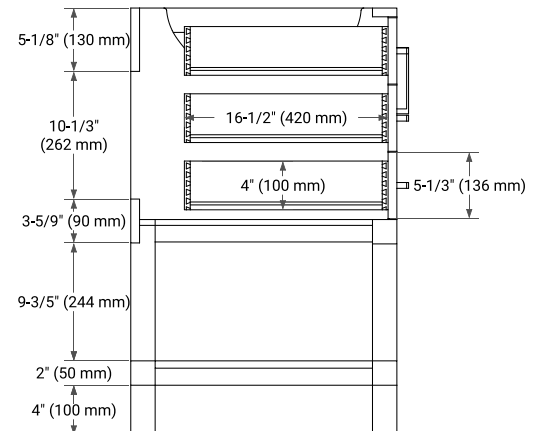

48" SINGLE SINK BASE CABINET

BASE CABINET DIMENSIONS

48" W x 21.5" D x 34.5" H

FEATURES

- Solid wood frame & plywood panels
- Dovetail drawers and joints
- Soft closing doors & drawers

HARDWARE FINISHES*

Brushed Nickel Satin Brass Matte Black Polished Chrome

48" SINGLE OVAL SINK COUNTERTOP WITH 1.5 IN. THICKNESS

OVERALL DIMENSIONS

48.25" W x 22" D x 1.5" H

COUNTERTOP OPTIONS

Carrara White Quartz

FEATURES

- Solid countertop with mitered edges & seams
- Undermount white oval sink
- Pre-drilled for 8" widespread faucet

INCLUDED

- Countertop
- Matching Backsplash
- Oval Sink

COUNTERTOP PLAN VIEW

EDGE SIDE VIEW

THREE DIMENSIONAL COUNTERTOP VIEW