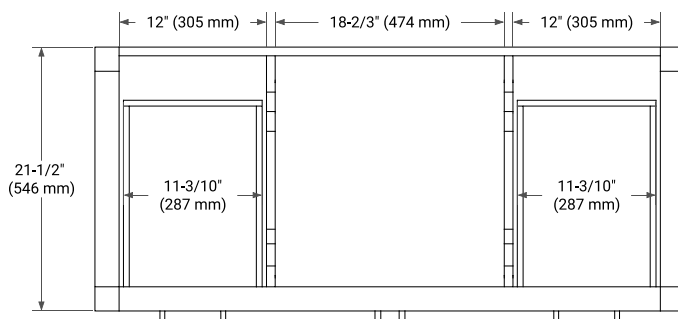

48" SINGLE SINK BASE CABINET

BASE CABINET DIMENSIONS

48" W x 21.5" D x 34.5" H

FEATURES

- Solid wood frame & plywood panels
- Dovetail drawers and joints
- Soft closing doors & drawers

HARDWARE FINISHES*

Brushed Nickel Satin Brass Matte Black Polished Chrome

48" SINGLE OVAL SINK COUNTERTOP WITH 1.5 IN. THICKNESS

OVERALL DIMENSIONS

48.25" W x 22" D x 1.5" H

COUNTERTOP OPTIONS

Carrara White Quartz

FEATURES

- Solid countertop with mitered edges & seams
- Undermount white oval sink
- Pre-drilled for 8" widespread faucet

INCLUDED

- Countertop
- Matching Backsplash
- Oval Sink

COUNTERTOP PLAN VIEW

EDGE SIDE VIEW

THREE DIMENSIONAL COUNTERTOP VIEW