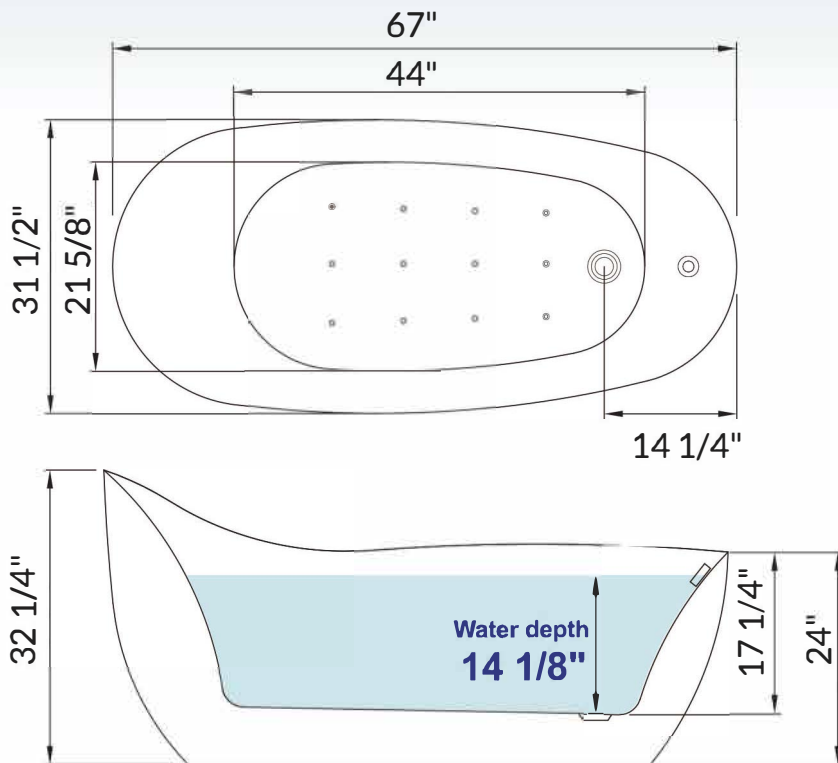

WOODBIDGE®

IMPORTANT INFORMATION

- Measurements are $\pm 1/2"$ and subject to change without notice
- Specifications & Configurations are subject to change without notice
- Please measure tub on-site before installation
- Measurements herein supersede all others published prior to publication date shown below
- Before ordering or installing, please consider future access to equipment