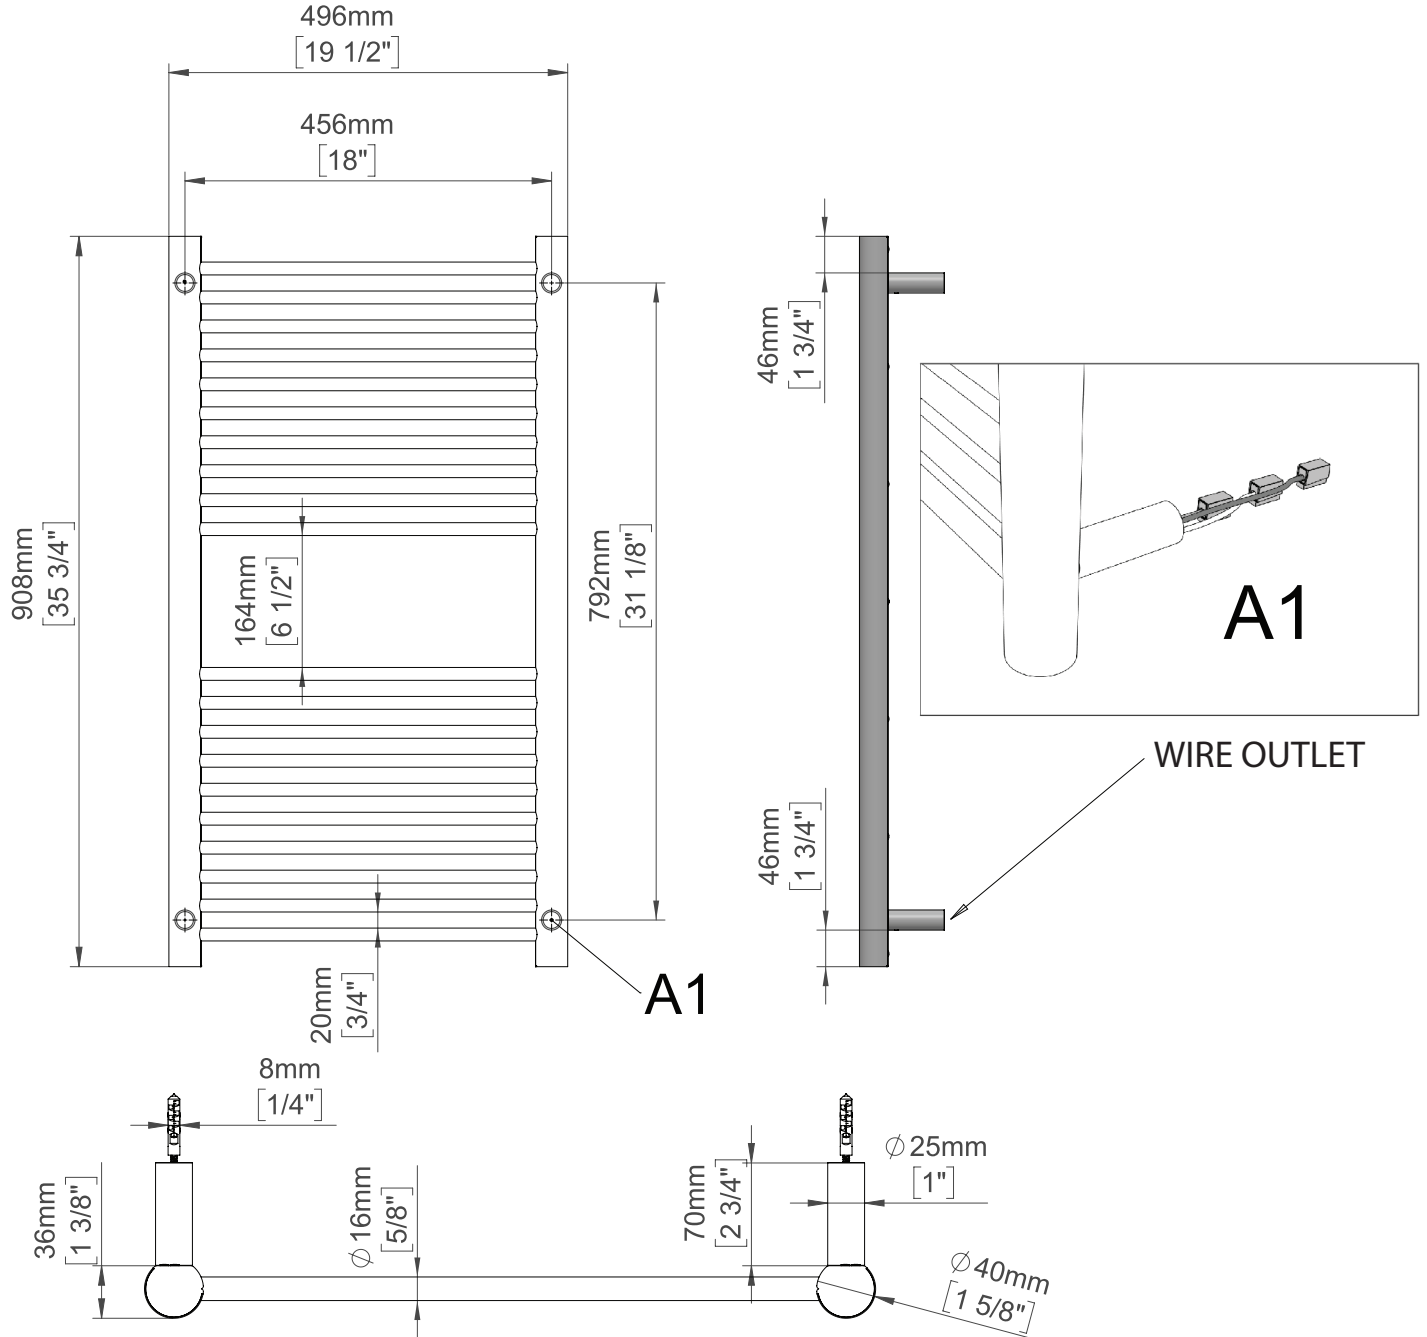

ANTUS
MODEL: A2036.2
TECHNICAL DRAWING

A2036P.2
 POLISHED

A2036B.2
 BRUSHED

VOLTS:	115
WATTS:	260
AMPS:	2.17