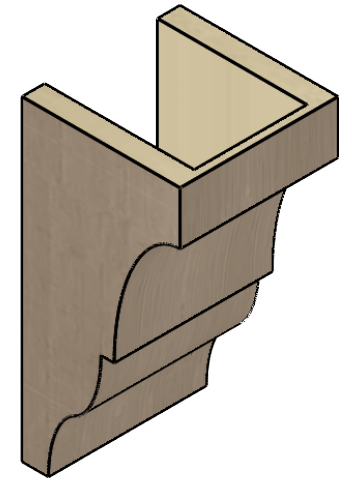

ITEM NUMBER: CORU07X07X14ASHRCPR

7"W X 7"D X 14"H SERIES 2 WIDE ASHEBORO ROUGH CEDAR TIMBERTHANE FAUX WOOD CORBEL, PRIMED

SIDE PROFILE

FRONT PROFILE

ISOMETRIC

EKENA MILLWORK
2300 WEST MAIN ST.
CLARKSVILLE, TX 75426
TOLL FREE: 866-607-0453
WWW.EKENAMILLWORK.COM

NOTES

1. INSTALLATION TO BE COMPLETED IN ACCORDANCE WITH MANUFACTURER'S SPECIFICATIONS.
2. DRAWING MAY NOT BE TO SCALE
3. THIS DRAWING IS INTENDED FOR DESIGN AND PLANNING PURPOSES ONLY.
4. ALL INFORMATION CONTAINED HEREIN WAS CURRENT AT THE TIME OF DEVELOPMENT BUT MUST BE REVIEWED AND APPROVED BY THE PRODUCT MANUFACTURER TO BE CONSIDERED ACCURATE.
5. TIMBERTHANE ARCHITECTURAL PRODUCTS ARE MADE FROM HIGH DENSITY URETHANE AND COME FACTORY PRIMED