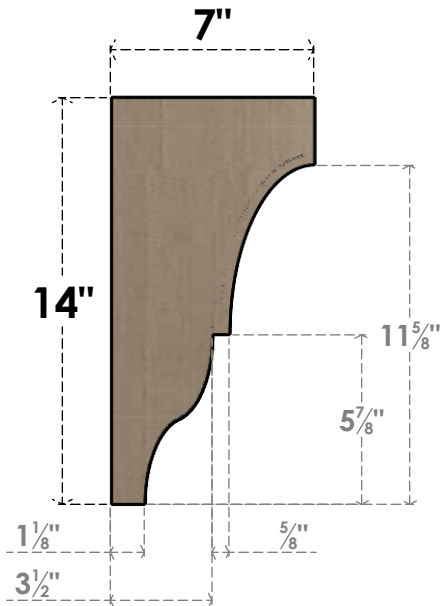

ITEM NUMBER: CORU07X07X14ASHRCPR

7"W X 7"D X 14"H SERIES 2 WIDE ASHEBORO ROUGH CEDAR TIMBERTHANE FAUX WOOD CORBEL, PRIMED

SIDE PROFILE

FRONT PROFILE

ISOMETRIC

EKENA MILLWORK
2300 WEST MAIN ST.
CLARKSVILLE, TX 75426
TOLL FREE: 866-607-0453
WWW.EKENAMILLWORK.COM

NOTES

1. INSTALLATION TO BE COMPLETED IN ACCORDANCE WITH MANUFACTURER'S SPECIFICATIONS.
2. DRAWING MAY NOT BE TO SCALE
3. THIS DRAWING IS INTENDED FOR DESIGN AND PLANNING PURPOSES ONLY.
4. ALL INFORMATION CONTAINED HEREIN WAS CURRENT AT THE TIME OF DEVELOPMENT BUT MUST BE REVIEWED AND APPROVED BY THE PRODUCT MANUFACTURER TO BE CONSIDERED ACCURATE.
5. TIMBERTHANE ARCHITECTURAL PRODUCTS ARE MADE FROM HIGH DENSITY URETHANE AND COME FACTORY PRIMED