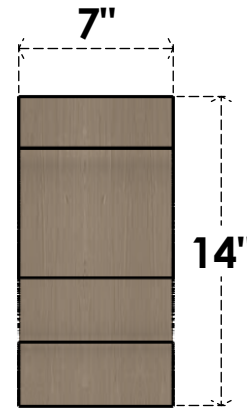

ITEM NUMBER: CORU07X07X14ASHRCPR

7"W X 7"D X 14"H SERIES 2 WIDE ASHEBORO ROUGH CEDAR TIMBERTHANE FAUX WOOD CORBEL, PRIMED

SIDE PROFILE

FRONT PROFILE

ISOMETRIC

EKENA MILLWORK
2300 WEST MAIN ST.
CLARKSVILLE, TX 75426
TOLL FREE: 866-607-0453
WWW.EKENAMILLWORK.COM