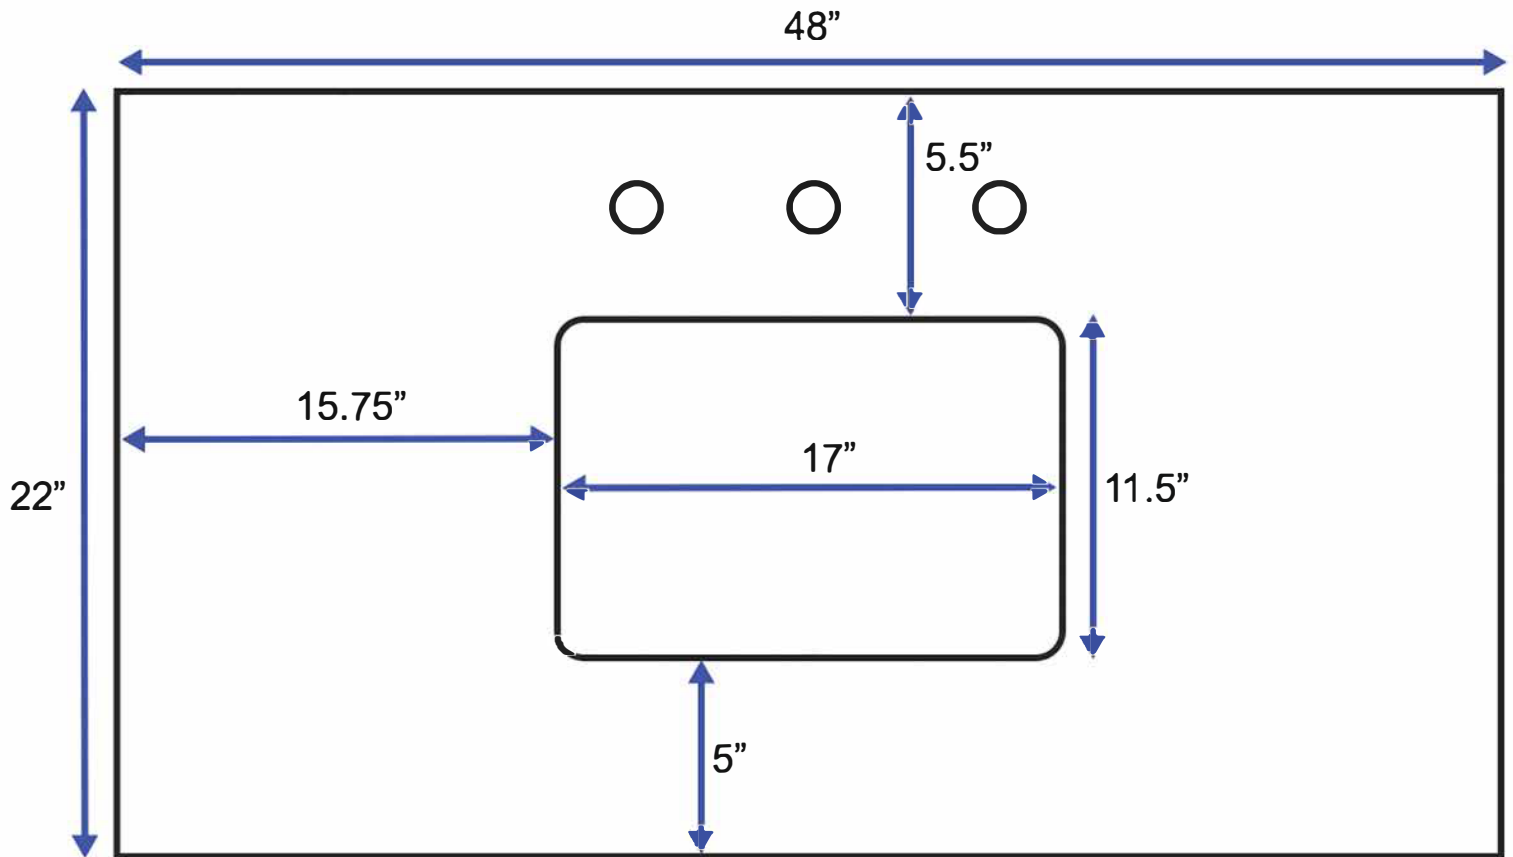

# 48-inch Vanity (Top View)

All measurements are approximate and rounded to the nearest quarter inch.  
Please allow for a slight margin of error.