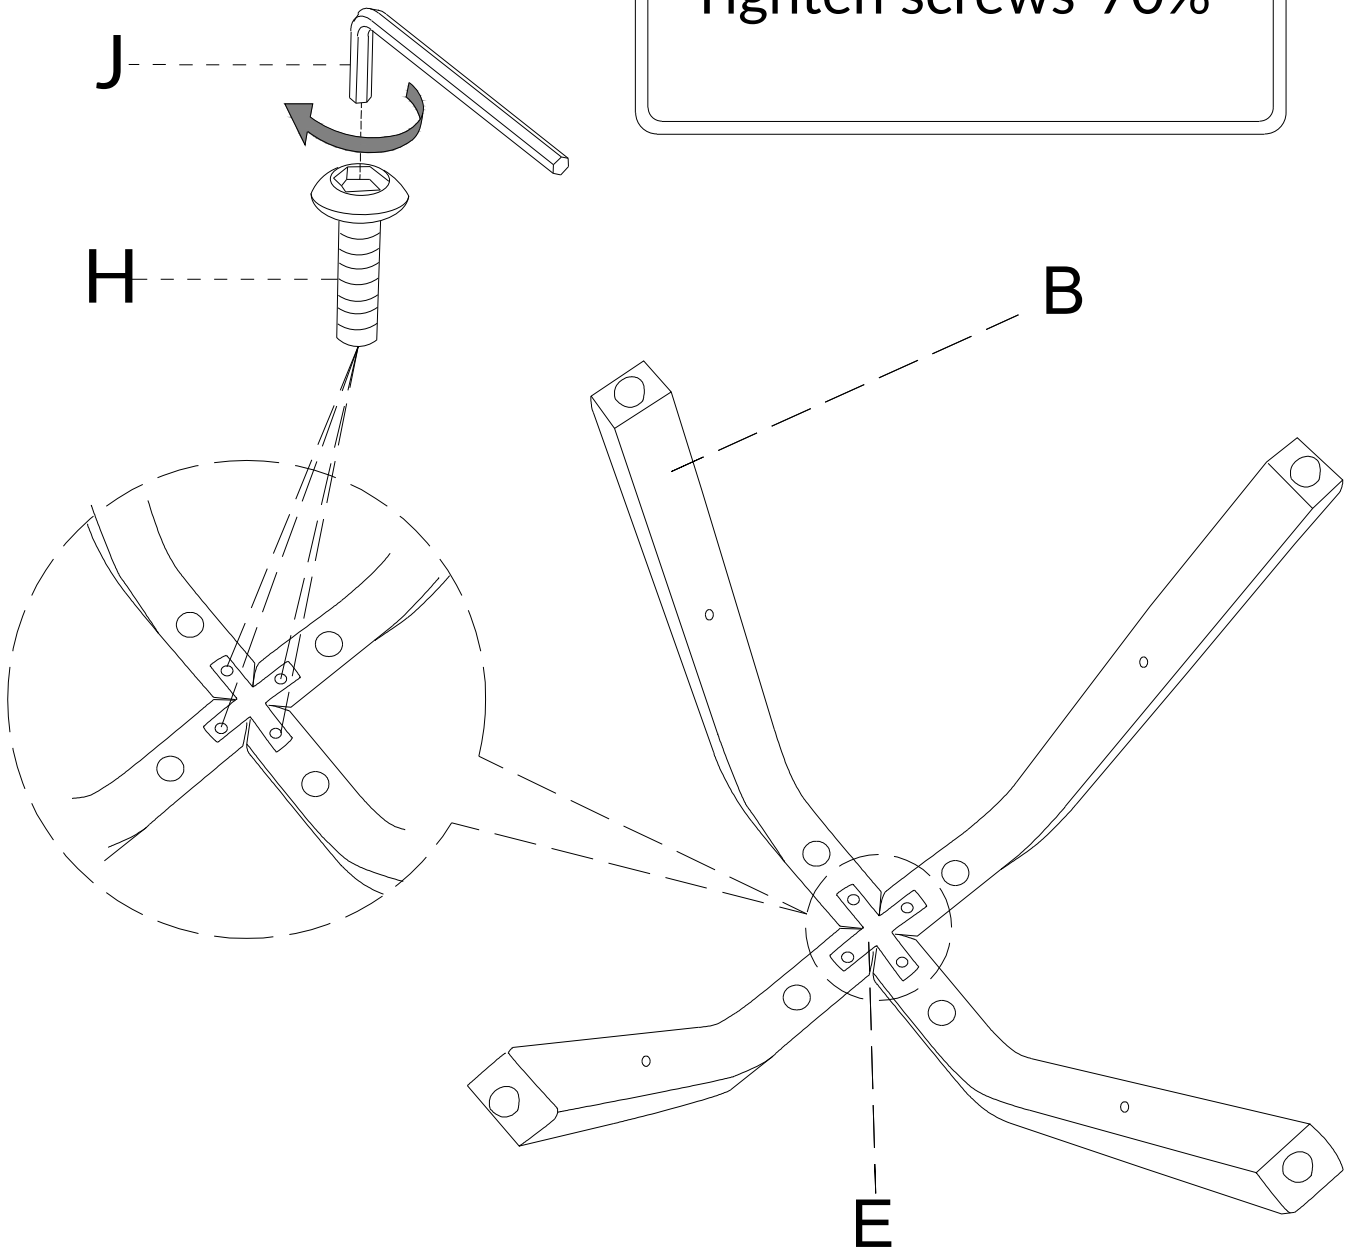

Explosive view

Parts list

A x1 Integrated seat and backrest

B x4 Legs

C x1 Footrest ring

D x1 Rotating tray

E x1 Cross iron strip

Hardware List

F x4+1 Dust cap

15#

Gx4 Flat washer

Hx12+1 Screw

M6X25mm

Ix4+1 Screw

M6X30mm

Jx1 Wrench

M6

Step 1

!
Tighten screws "70%"

Hx4	Jx1
	
M6X25mm	

Step 2

⚠
After component C is installed, tighten all the screws to 100%.

Ix4	Jx1
	
M6X30mm	

Step 3