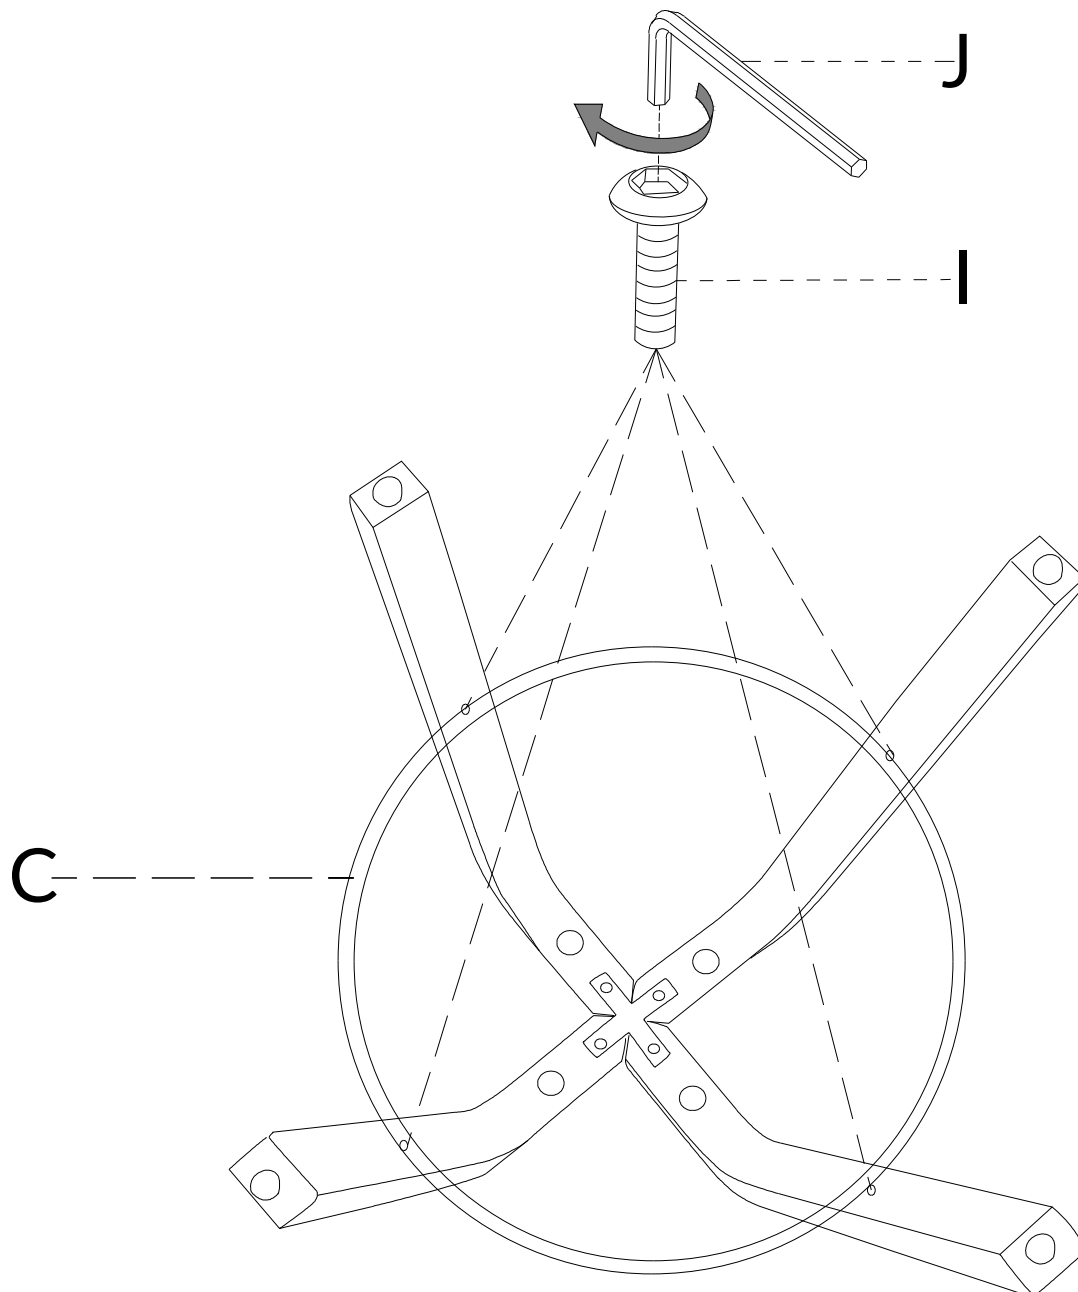

Explosive view

Parts list

A x1 Integrated seat and backrest

B x4 Legs

C x1 Footrest ring

D x1 Rotating tray

E x1 Cross iron strip

Hardware List

M6

Step 1

!
Tighten screws "70%"

Hx4	Jx1
	
M6X25mm	

Step 2

⚠
After component C is installed, tighten all the screws to 100%.

Ix4	Jx1
	
M6X30mm	

Step 3

Hx4	Jx1
	
M6X25mm	

Step 4

Hx4	Jx1	Gx4
		
M6X25mm		

Step 5

Step 6

**ADJUST LEVELERS
FOR UNEVEN FLOOR.**

WARRANTY

- We strive to offer quality products, and we also try our best to satisfy every customer who orders from us with products or services as needed.
- Replacement parts can be purchased from our company if available.
- For returns, please check the return policy with the retailer or marketplace where you purchased the item.