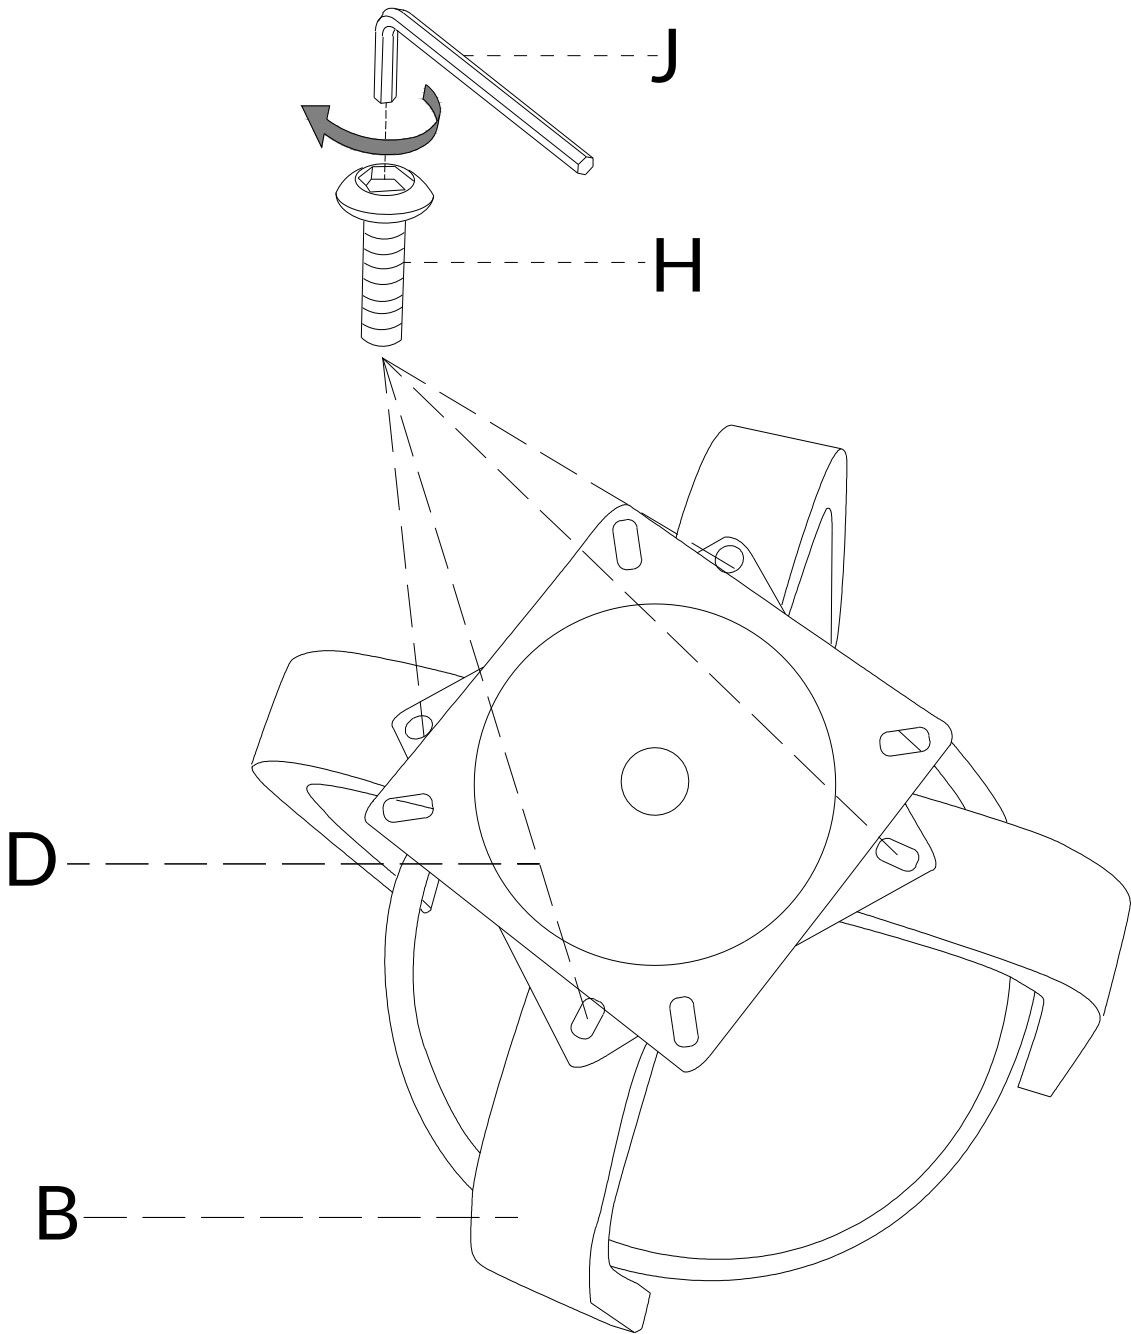

Explosive view

Parts list

A x1 Integrated seat and backrest

B x4 Legs

C x1 Footrest ring

D x1 Rotating tray

E x1 Cross iron strip

Hardware List

M6

Step 1

!
Tighten screws "70%"

Hx4	Jx1
	
M6X25mm	

Step 2

⚠
After component C is installed, tighten all the screws to 100%.

Ix4	Jx1
	
M6X30mm	

Step 3

Hx4	Jx1
	
M6X25mm	

Step 4

Hx4	Jx1	Gx4
		
M6X25mm		

Step 5

Step 6

**ADJUST LEVELERS
FOR UNEVEN FLOOR.**

WARRANTY

- We strive to offer quality products, and we also try our best to satisfy every customer who orders from us with products or services as needed.
- Replacement parts can be purchased from our company if available.
- For returns, please check the return policy with the retailer or marketplace where you purchased the item.