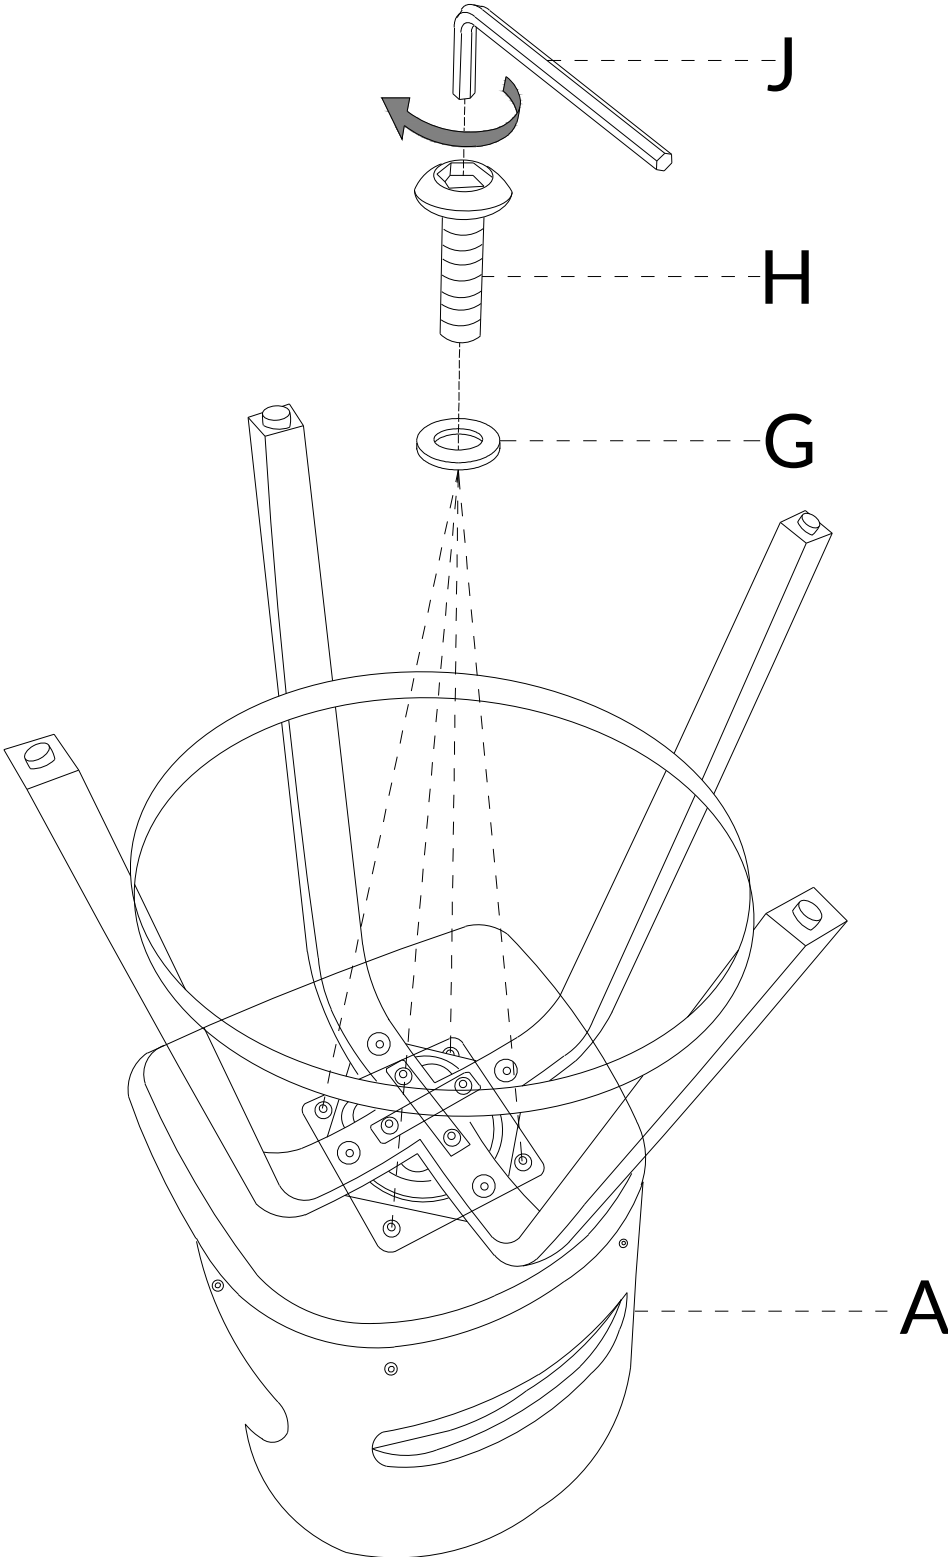

Explosive view

Parts list

A x1 Integrated seat and backrest

B x4 Legs

C x1 Footrest ring

D x1 Rotating tray

E x1 Cross iron strip

Hardware List

M6

Step 1

!
Tighten screws "70%"

Hx4	Jx1
	
M6X25mm	

Step 2

⚠
After component C is installed, tighten all the screws to 100%.

Ix4	Jx1
	
M6X30mm	

Step 3

Hx4	Jx1
	
M6X25mm	

Step 4

Hx4	Jx1	Gx4
		
M6X25mm		

Step 5

Step 6

**ADJUST LEVELERS
FOR UNEVEN FLOOR.**

WARRANTY

- We strive to offer quality products, and we also try our best to satisfy every customer who orders from us with products or services as needed.
- Replacement parts can be purchased from our company if available.
- For returns, please check the return policy with the retailer or marketplace where you purchased the item.