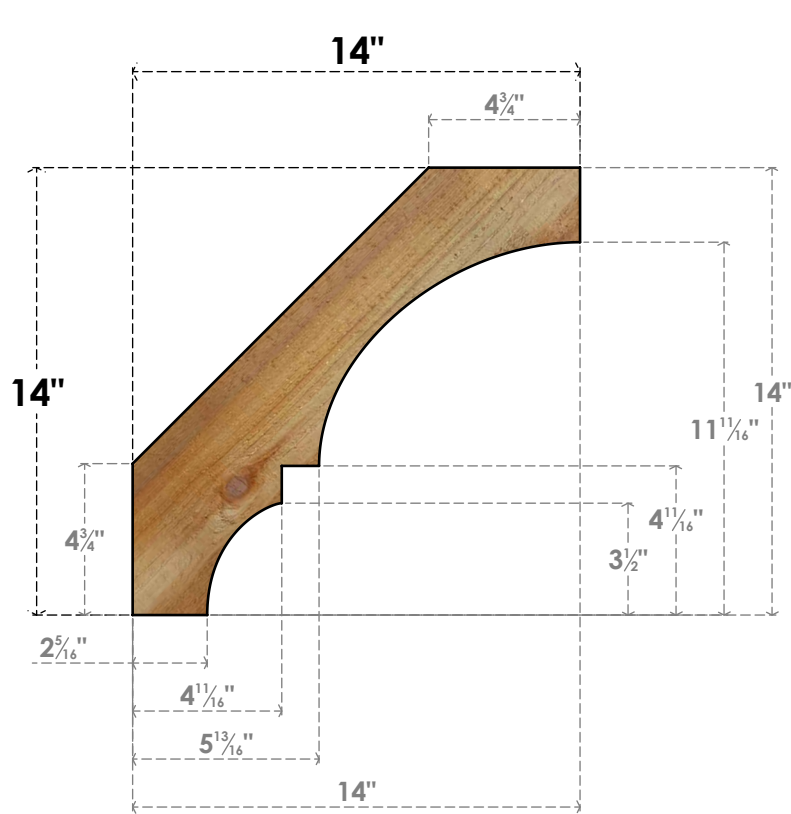

# BRC06X14X14BOA00RWR

6"W X 14"D X 14"H BALBOA ROUGH SAWN BRACE, WESTERN RED CEDAR

**SIDE**

**FRONT**

EKENA MILLWORK  
2300 WEST MAIN ST.  
CLARKSVILLE, TX 75426  
TOLL FREE: 866-607-0453  
WWW.EKENAMILLWORK.COM

**NOTES**

1. INSTALLATION TO BE COMPLETED IN ACCORDANCE WITH MANUFACTURER'S SPECIFICATIONS.
2. DRAWING MAY NOT BE TO SCALE
3. THIS DRAWING IS INTENDED FOR DESIGN AND PLANNING PURPOSES ONLY.
4. ALL INFORMATION CONTAINED HEREIN WAS CURRENT AT THE TIME OF DEVELOPMENT BUT MUST BE REVIEWED AND APPROVED BY THE PRODUCT MANUFACTURER TO BE CONSIDERED ACCURATE.
5. PRODUCTS ARE NOT KILN DRIED. THIS ITEM IS UNIQUE AND WILL CONTAIN THE NATURAL VARIATIONS THAT THE WOOD SPECIES OFFERS. THIS MAY RESULT IN VARIATIONS UP TO 1/4"