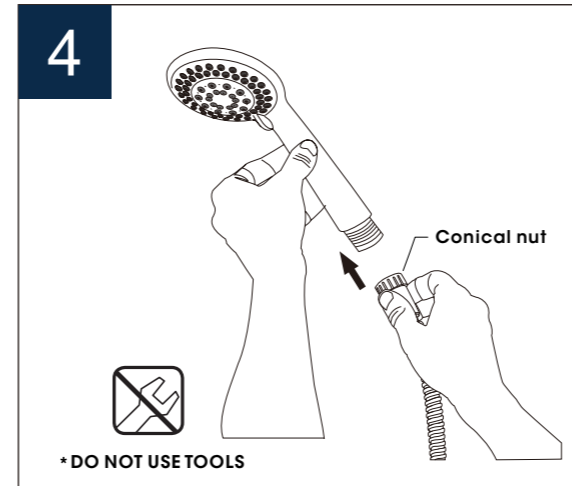

## PRODUCT DRAWING

## HAND SHOWER SET

Installation instruction

No.	Description
A	Hand shower
B	Adjustable bracket
C	Flexible hose
D	Shower arm and flange kit