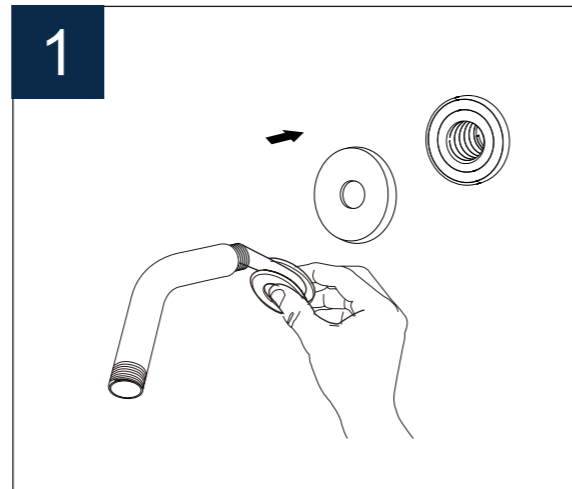

## PRODUCT DRAWING

## HAND SHOWER SET

Installation instruction

No.	Description
A	Hand shower
B	Adjustable bracket
C	Flexible hose
D	Shower arm and flange kit