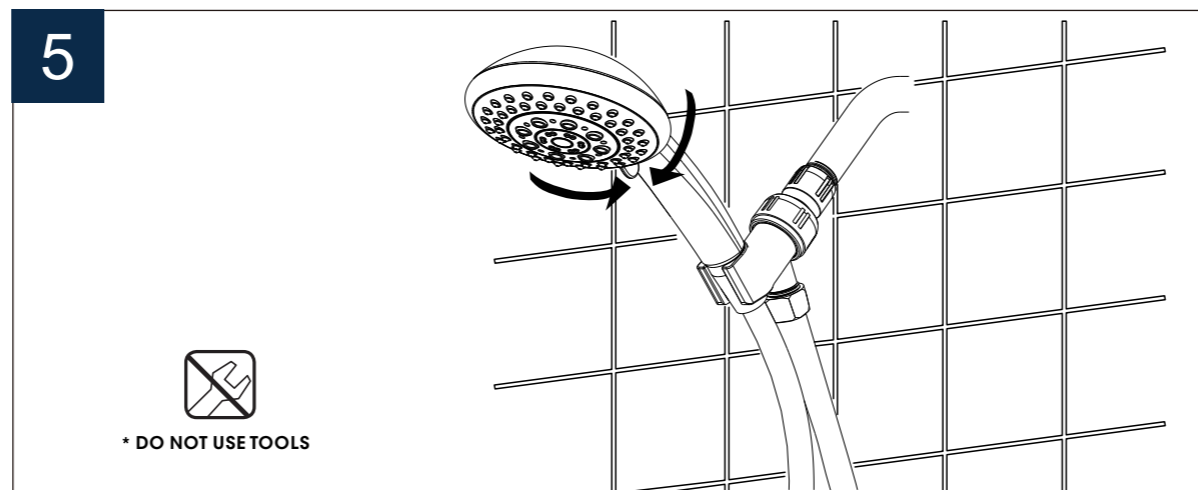

## PRODUCT DRAWING

## HAND SHOWER SET

Installation instruction

No.	Description
A	Hand shower
B	Adjustable bracket
C	Flexible hose
D	Shower arm and flange kit