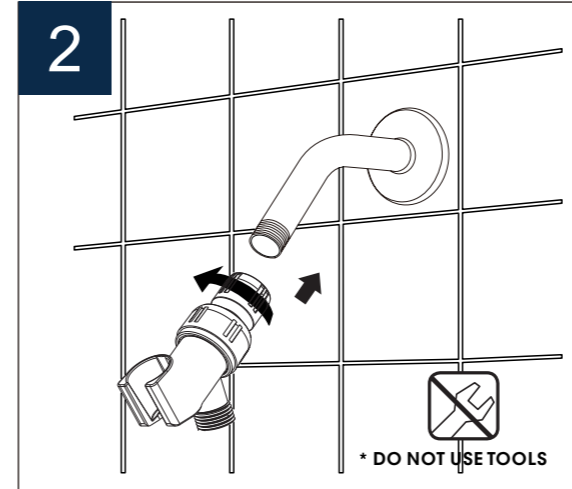

## PRODUCT DRAWING

## HAND SHOWER SET

Installation instruction

No.	Description
A	Hand shower
B	Adjustable bracket
C	Flexible hose
D	Shower arm and flange kit