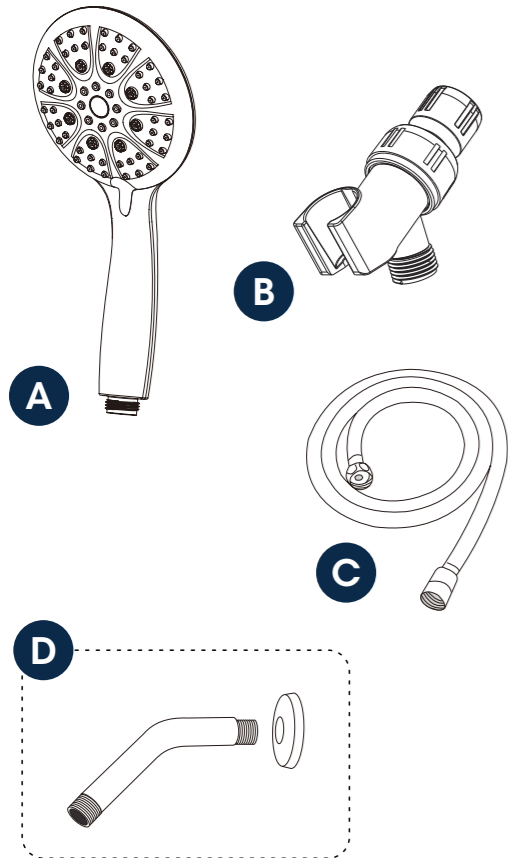

## PRODUCT DRAWING

## HAND SHOWER SET

Installation instruction

No.	Description
A	Hand shower
B	Adjustable bracket
C	Flexible hose
D	Shower arm and flange kit