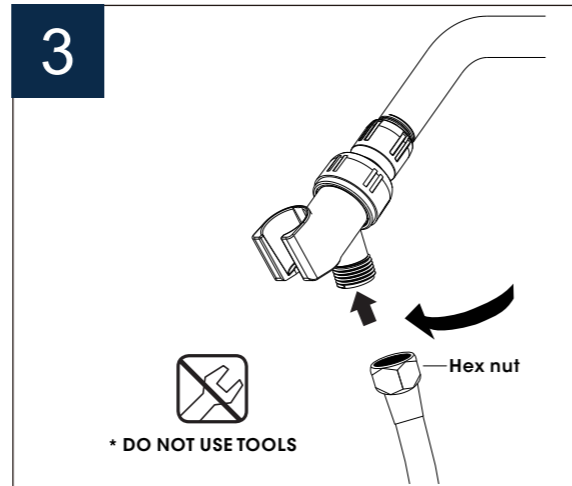

## PRODUCT DRAWING

## HAND SHOWER SET

Installation instruction

No.	Description
A	Hand shower
B	Adjustable bracket
C	Flexible hose
D	Shower arm and flange kit