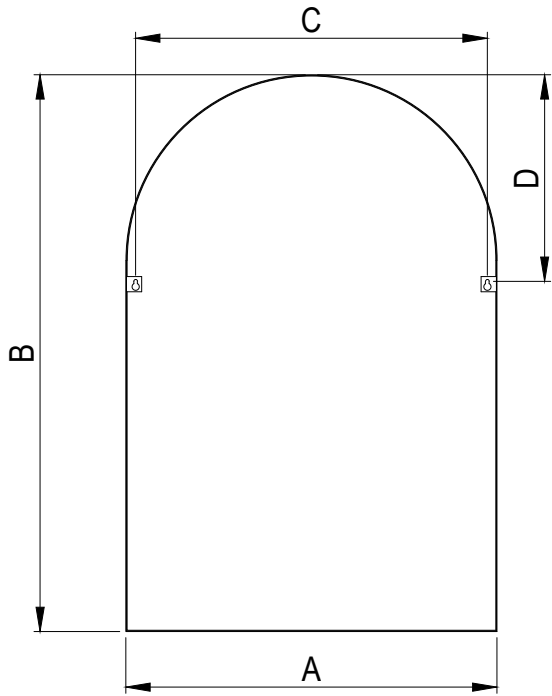

Mounting Instruction

ITEM NO.	A	B	C	D
MR-5801	20"	40"	18.74"	11.36"
MR-5802	24"	36"	22.74"	13.36"
MR-5803	30"	30"	28.74"	14.92"
MR-5804	30"	36"	28.74"	14.92"
MR-5805	36"	36"	34.74"	18.07"
MR-5806	30"	40"	28.74"	14.92"
MR-5807	30"	48"	28.74"	14.92"
MR-5808	36"	55"	34.74"	18.07"

①

②

③

④