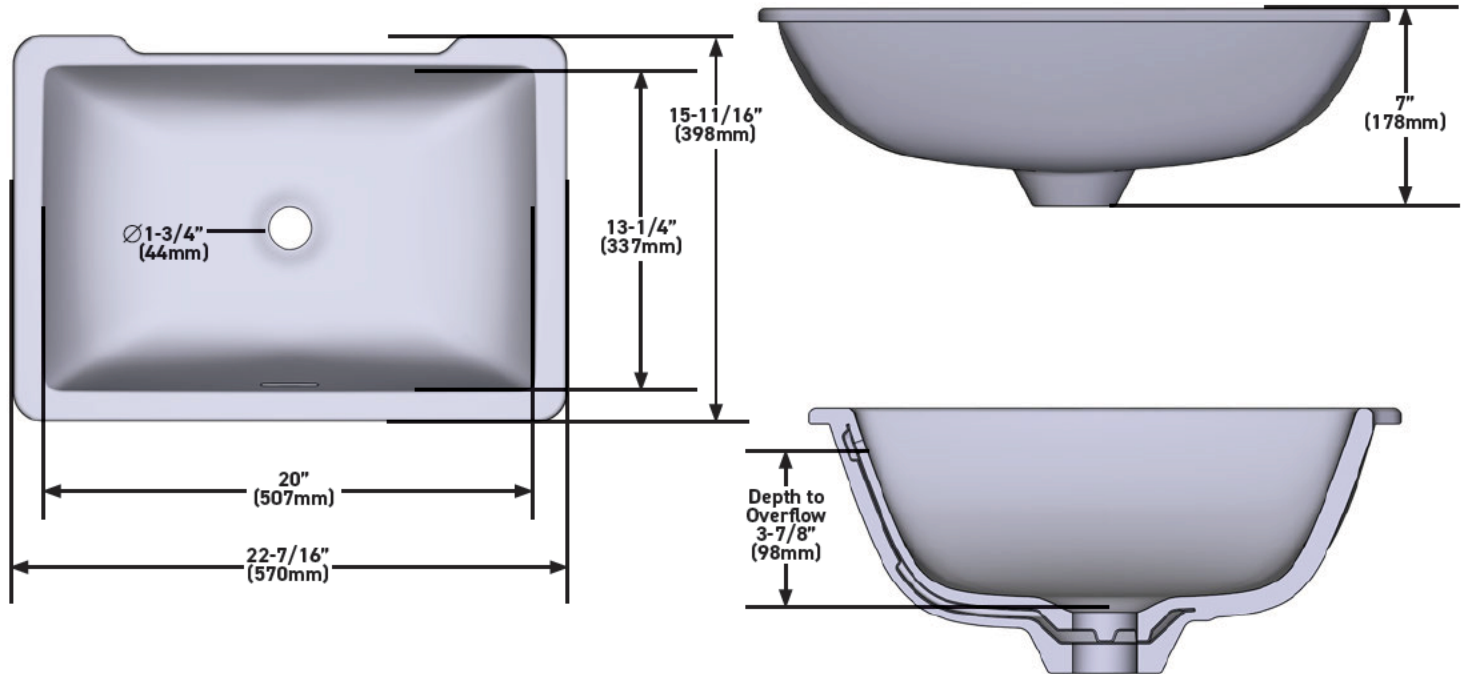

OUTER FORM

- Rectangle

SIZE

- 22" (559mm) x 16" (406mm)

MATERIAL

- Made from naturally bright white organic stone

DRAIN HOLE

- Drain required and sold separately

SPÉCIFICATIONS

Lavabo rectangulaire à montage sous comptoir Eirene^{MC} de 22 po x 16 po

MODÈLES : ERUB2216RTWH

For warranty or additional information, contact:

US Customers

U.S.A.
houseofrohl.com/support
1-800-777-9762

Riobel

PERRIN & ROWE
LONDON

victoria ⊕ albert®

ROHL

FORMA EXTERIOR

- Rectangular

TAMAÑO

- 22" (559mm) x 16" (406mm)