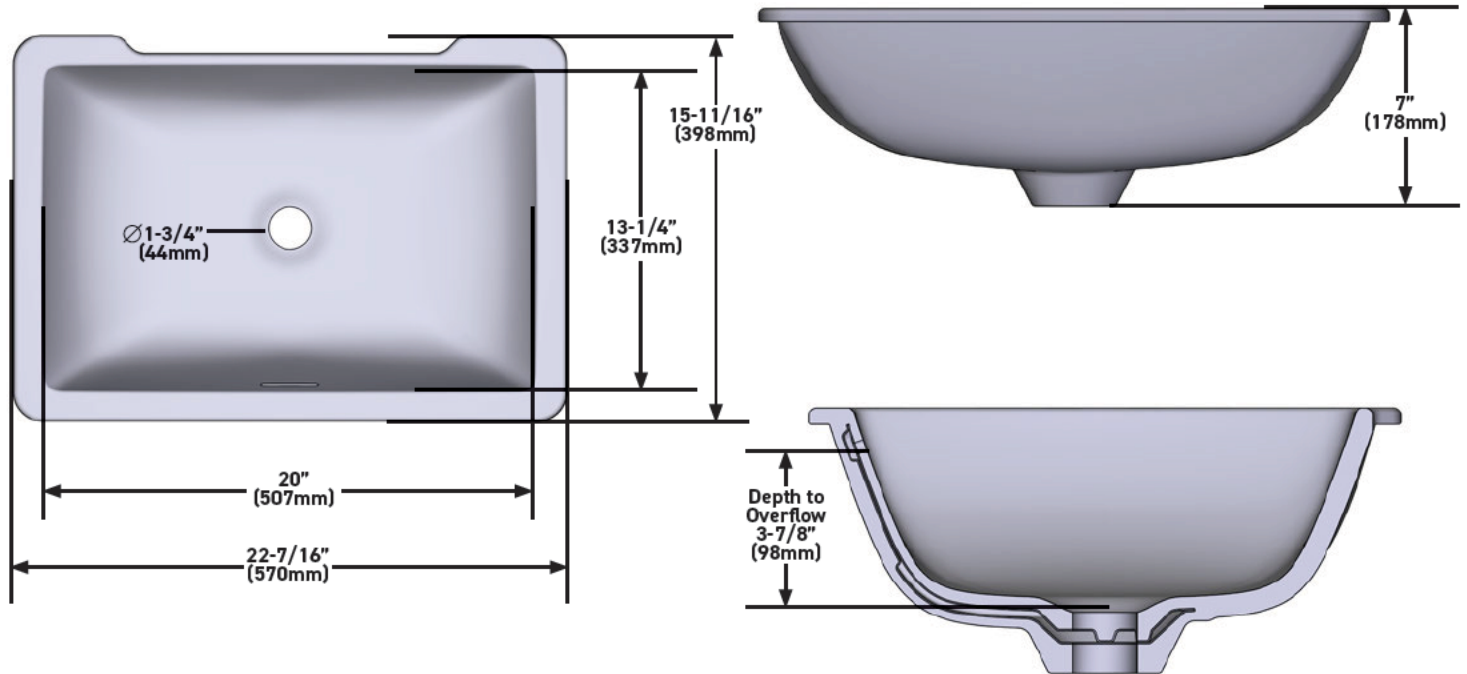

OUTER FORM

- Rectangle

SIZE

- 22" (559mm) x 16" (406mm)

MATERIAL

- Made from naturally bright white organic stone

DRAIN HOLE

- Drain required and sold separately

SPECIFICATIONS

Eirene™ 22" x 16" Undermount Rectangular Lavatory Sink

MODELS: ERUB2216RTWH

For warranty or additional information, contact:

US Customers

U.S.A.
houseofrohl.com/support
 1-800-777-9762

QUEBEC / MARITIMES / WESTERN CANADA
 QUÉBEC / MARITIMES / OUEST CANADIEN
 QUEBEC / MARITIMOS / CANADA OCCIDENTAL
houseofrohl.ca/support
 1-866-473-8442

Canadian Customers

ONTARIO
houseofrohl.ca/support
 1-800-287-5354

FORME DE L'EXTÉRIEUR

- Rectangulaire

DIMENSIONS

- 22" (559mm) x 16" (406mm)

MATÉRIAU

- Fabriqué à partir de pierre organique blanche, naturellement brillante

Riobel

PERRIN & ROWE
LONDON

victoria ⊕ albert®

ROHL

FORMA EXTERIOR

- Rectangular

TAMAÑO

- 22" (559mm) x 16" (406mm)