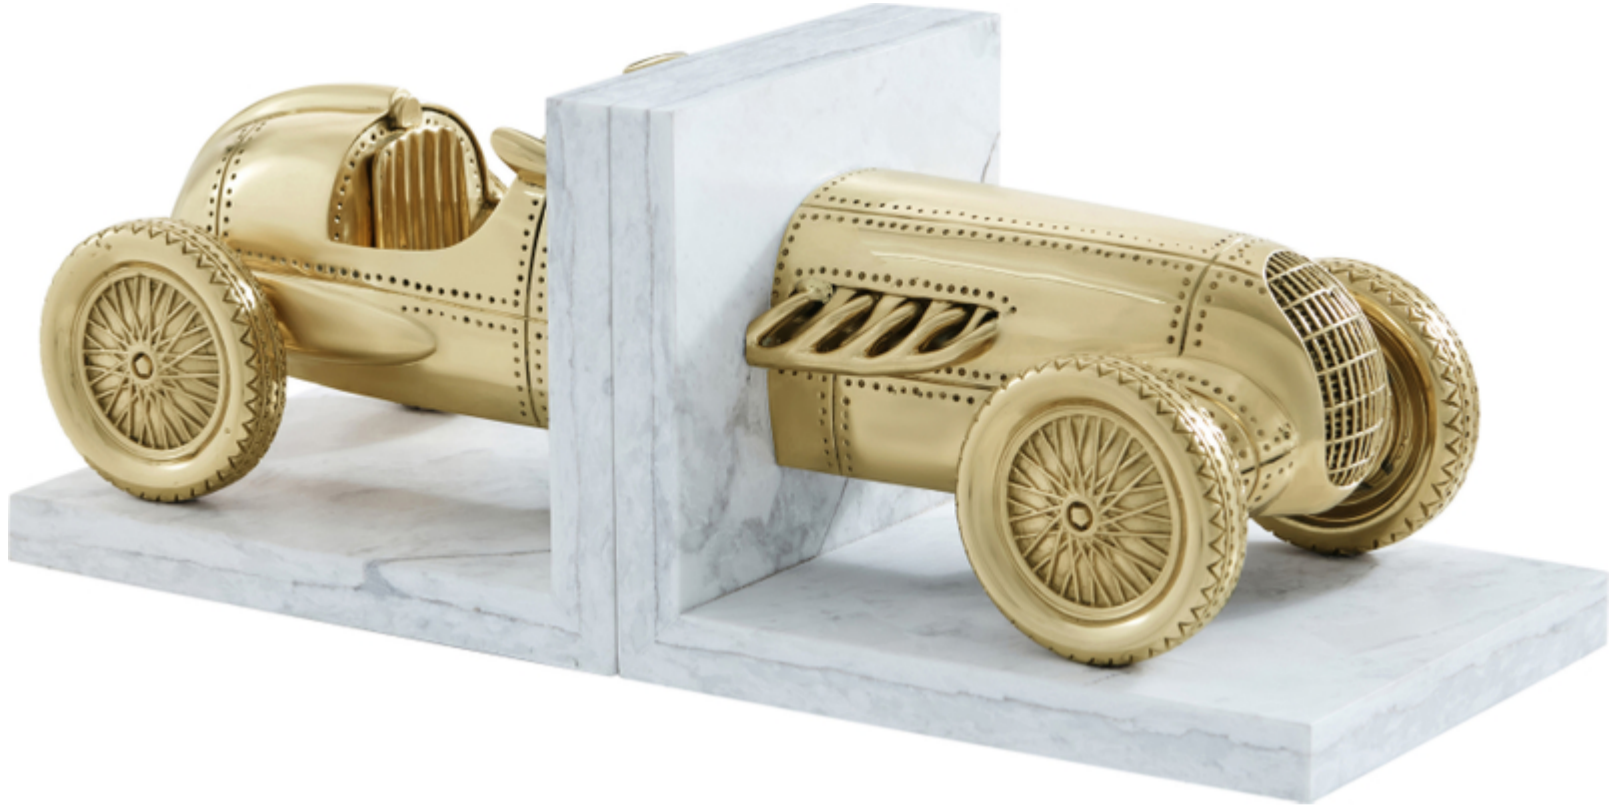

THEODORE ALEXANDER

Bookshelf Racer

TA11023.C296

Bookshelf Racer Bookends in Polished Brass and Quartz

W 8¼ x D 6½ x H 6 inches

Material(s): Brass, Quartz

Collection: Accessories

Style: Classic / Formal Classic

Type: Décor / Table Top Accessories