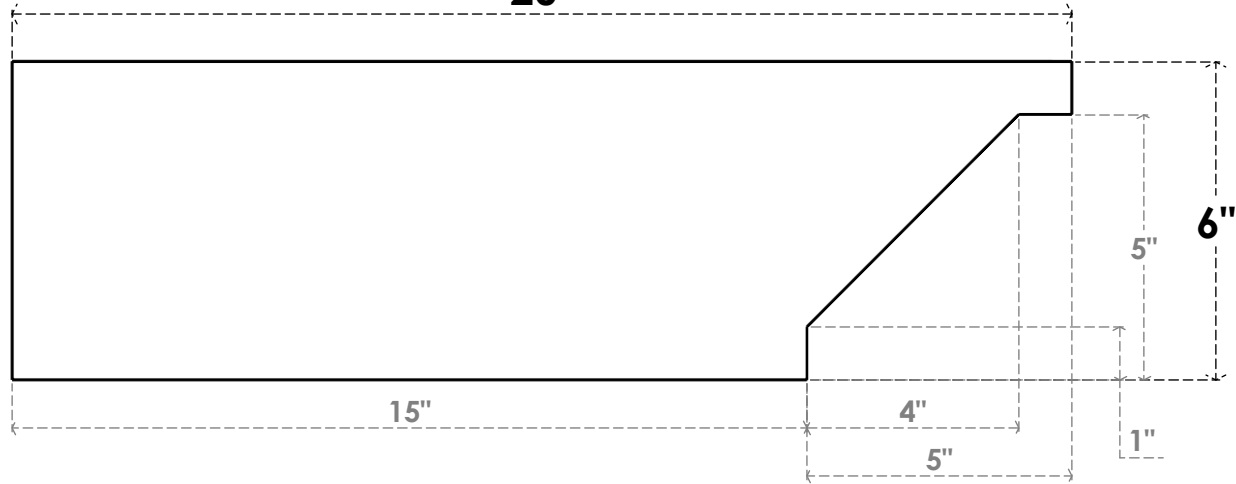

ITEM NUMBER: RFTURO060X06000X20000X006BUR00RCPR

6"W X 6"H X 20"L TIMBERTHANE ROUGH CEDAR BURLINGTON FAUX WOOD OPEN RAFTER TAIL, 6"L END, PRIMED TAN

SIDE PROFILE

FRONT PROFILE

ISOMETRIC

GENERATED DATE : 03/02/2023