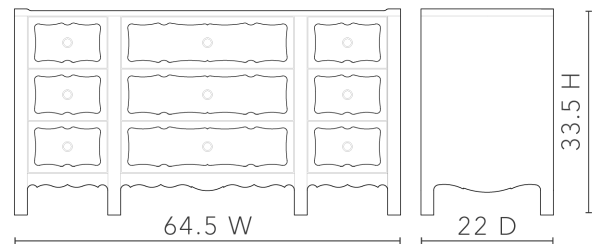

Sara Extra Large 9-Drawer Cabinet, Sailcloth Sheen

SAR-250-9540-884

- 64.5W x 22D x 33.5H
- Clear Lacquered Painted and Glazed Open Pore Acacia Wood and Veneers
- Antique Brass Finished Cast Metal
- Finished Back, Soft Close Undermount Glides