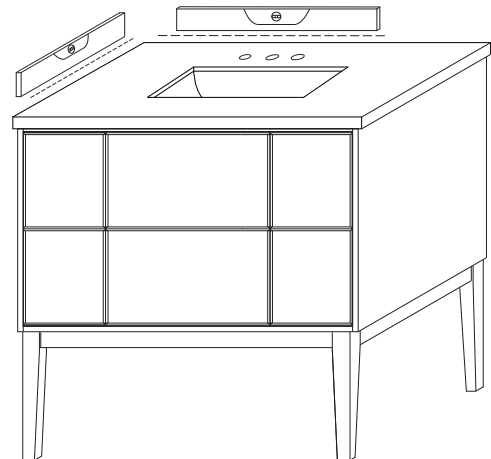

BELLATERRA HOME

Model: 400501 CABINET + WOODEN BASE

Tools List (Not included)

Spirit Level

Wood Glue

Parts List (Included)

Wooden Base
(1pc)

Wood Leg
(4pcs)

Hex head screw
(8pcs)

Hex head screw driver
(1pc)

Step 1

Step 2

Step 3

Step 4

INSTALLATION TIPS:

NOTE: SINK STYLE, SHAPE, FAUCET HOLES, CUTOUT ON TOP, VANITY MAY VARY FROM THE PICTURE ABOVE. INSTRUCTIONAL PURPOSE ONLY.