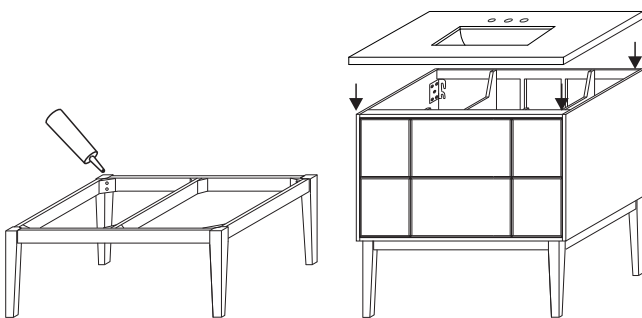

BELLATERRA HOME

Model: 400501 CABINET + WOODEN BASE

Tools List (Not included)

Spirit Level

Wood Glue

Parts List (Included)

Wooden Base
(1pc)

Wood Leg
(4pcs)

Hex head screw
(8pcs)

Hex head screw driver
(1pc)

Step 1

Step 2

Step 3

Step 4

INSTALLATION TIPS:

NOTE: SINK STYLE, SHAPE, FAUCET HOLES, CUTOUT ON TOP, VANITY MAY VARY FROM THE PICTURE ABOVE. INSTRUCTIONAL PURPOSE ONLY.