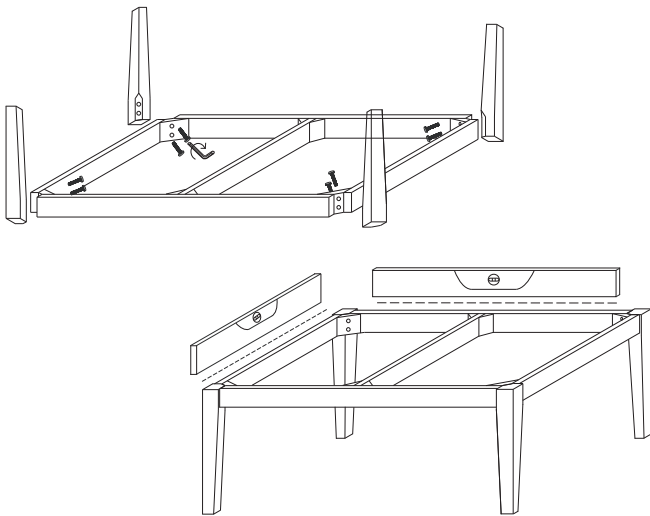

BELLATERRA HOME

Model: 400501 CABINET + WOODEN BASE

Tools List (Not included)

Spirit Level

Wood Glue

Parts List (Included)

Wooden Base
(1pc)

Wood Leg
(4pcs)

Hex head screw
(8pcs)

Hex head screw driver
(1pc)

Step 1

Step 2

Step 3

Step 4

INSTALLATION TIPS:

NOTE: SINK STYLE, SHAPE, FAUCET HOLES, CUTOUT ON TOP, VANITY MAY VARY FROM THE PICTURE ABOVE. INSTRUCTIONAL PURPOSE ONLY.