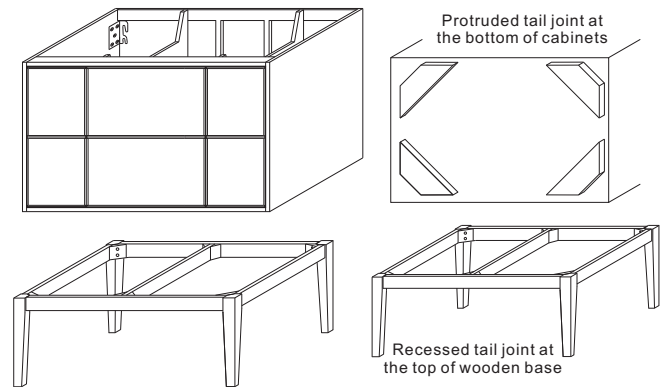

BELLATERRA HOME

Model: 400501 CABINET + WOODEN BASE

Tools List (Not included)

Spirit Level

Wood Glue

Parts List (Included)

Wooden Base
(1pc)

Wood Leg
(4pcs)

Hex head screw
(8pcs)

Hex head screw driver
(1pc)

Step 1

Step 2

Step 3

Step 4

INSTALLATION TIPS:

NOTE: SINK STYLE, SHAPE, FAUCET HOLES, CUTOUT ON TOP, VANITY MAY VARY FROM THE PICTURE ABOVE. INSTRUCTIONAL PURPOSE ONLY.