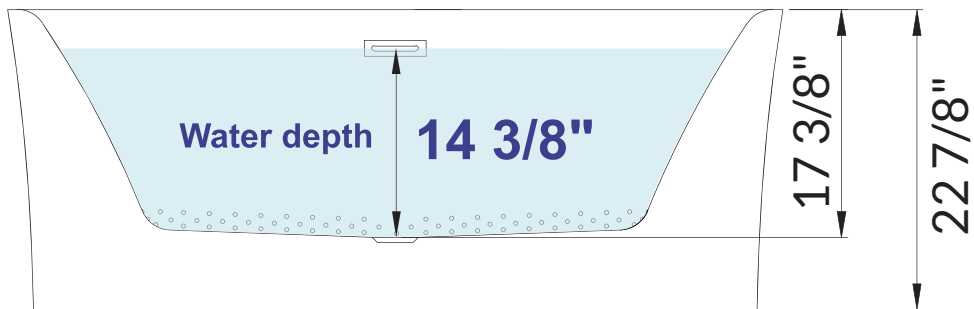

WOODBIDGE[®]

Air Bubble Freestanding Bathtub

IMPORTANT INFORMATION

- Measurements are $\pm 1/2"$ and subject to change without notice
- Specifications & Configurations are subject to change without notice
- Please measure tub on-site before installation