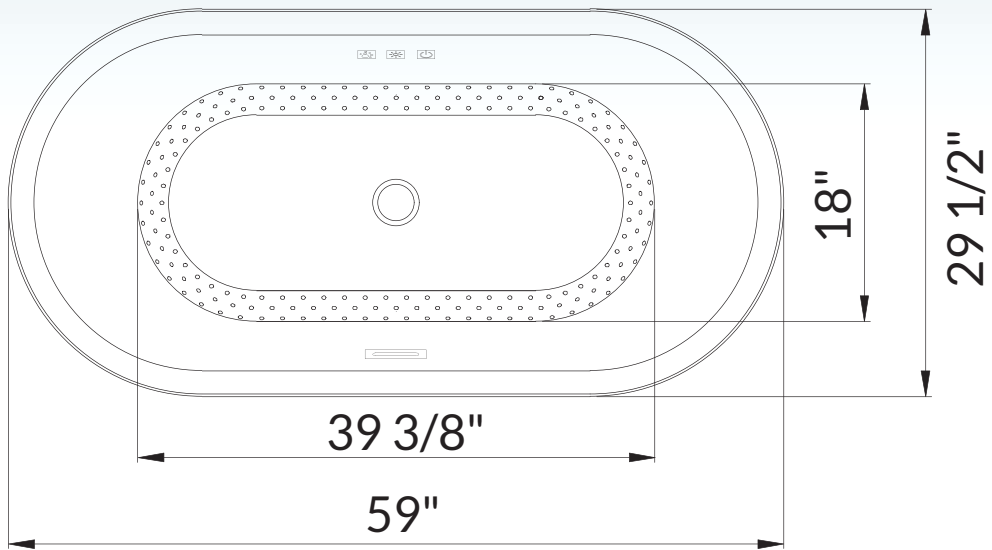

WOODBIDGE[®]

Air Bubble Freestanding Bathtub

IMPORTANT INFORMATION

- Measurements are $\pm 1/2"$ and subject to change without notice
- Specifications & Configurations are subject to change without notice
- Please measure tub on-site before installation