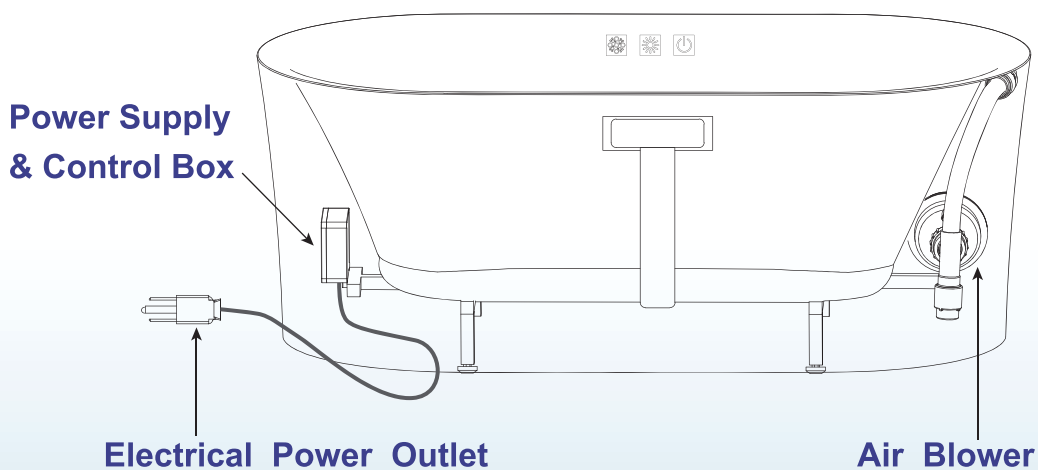

WOODBIDGE[®]

Air Bubble Freestanding Bathtub

IMPORTANT INFORMATION

- Measurements are $\pm 1/2"$ and subject to change without notice
- Specifications & Configurations are subject to change without notice
- Please measure tub on-site before installation