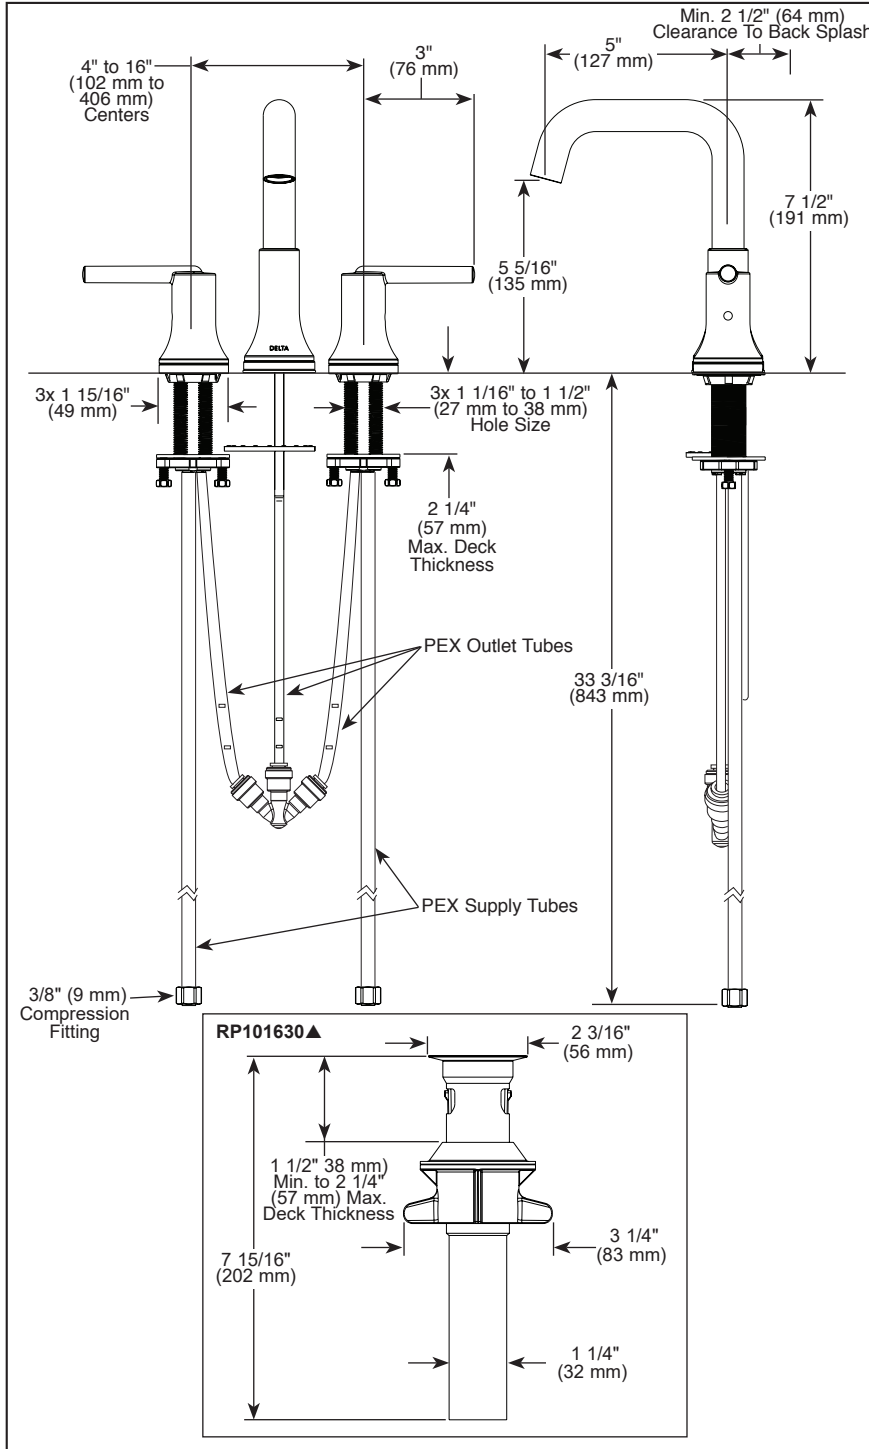

COMPLETE VALVE COMPLIES WITH:

- ASME A112.18.1 / CSA B125.1
- ASME A112.18.2 / CSA B125.2
- ICC/ANSI A117.1
- EPA WaterSense®

▲ Designate proper finish suffix

Delta reserves the right (1) to make changes in specifications and materials, and (2) to change or discontinue models, both without notice or obligation. Dimensions are for reference only. See current full-line price book or www.deltafaucet.com for finish options and product availability.

DSP-L-3554-MPU-DST Rev. A

Delta Faucet Company

55 E. 111th Street, Carmel, IN 46280
350 South Edgeware Road, St. Thomas, ON N5P 4L1
© 2024 Delta Faucet Company