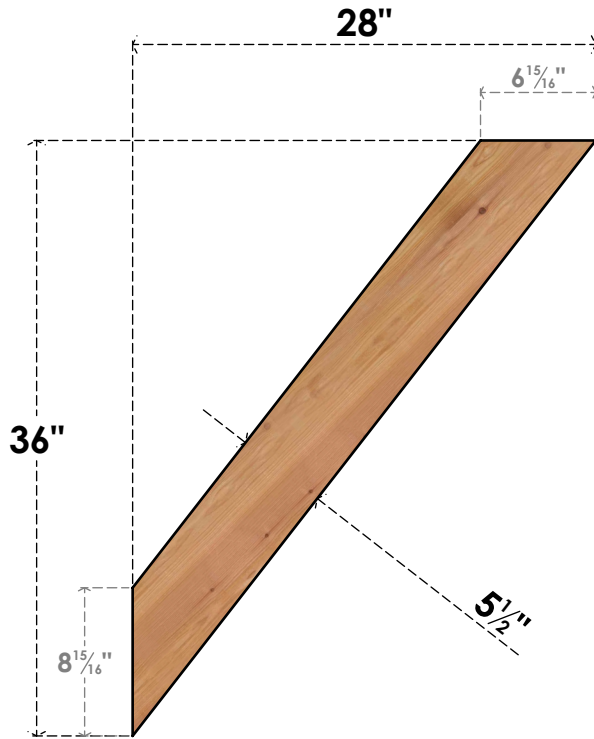

BRC06X28X36TRA00SWR

5 1/2"W X 28"D X 36"H TRADITIONAL SMOOTH BRACE, WESTERN RED CEDAR

SIDE

FRONT

EKENA MILLWORK
 2300 WEST MAIN ST.
 CLARKSVILLE, TX 75426
 TOLL FREE: 866-607-0453
 WWW.EKENAMILLWORK.COM

NOTES