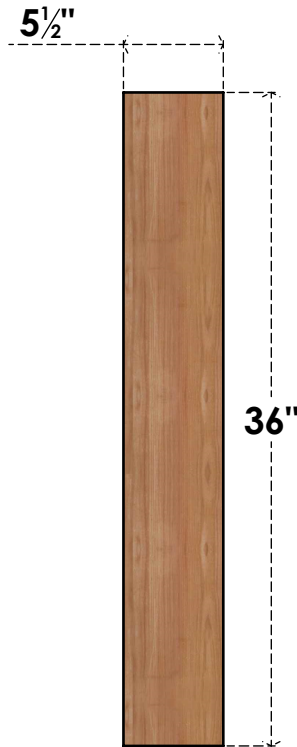

BRC06X28X36TRA00SWR

5 1/2"W X 28"D X 36"H TRADITIONAL SMOOTH BRACE, WESTERN RED CEDAR

SIDE

FRONT

EKENA MILLWORK
 2300 WEST MAIN ST.
 CLARKSVILLE, TX 75426
 TOLL FREE: 866-607-0453
 WWW.EKENAMILLWORK.COM

NOTES