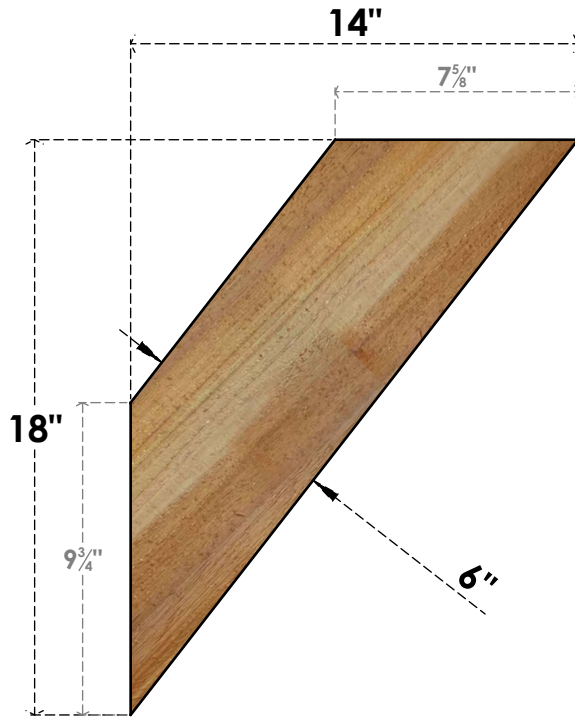

BRC06X14X18TRA00RWR

6"W X 14"D X 18"H TRADITIONAL ROUGH SAWN BRACE, WESTERN RED CEDAR

SIDE

FRONT

EKENA MILLWORK
2300 WEST MAIN ST.
CLARKSVILLE, TX 75426
TOLL FREE: 866-607-0453
WWW.EKENAMILLWORK.COM

NOTES

1. INSTALLATION TO BE COMPLETED IN ACCORDANCE WITH MANUFACTURER'S SPECIFICATIONS.
2. DRAWING MAY NOT BE TO SCALE
3. THIS DRAWING IS INTENDED FOR DESIGN AND PLANNING PURPOSES ONLY.
4. ALL INFORMATION CONTAINED HEREIN WAS CURRENT AT THE TIME OF DEVELOPMENT BUT MUST BE REVIEWED AND APPROVED BY THE PRODUCT MANUFACTURER TO BE CONSIDERED ACCURATE.
5. PRODUCTS ARE NOT KILN DRIED. THIS ITEM IS UNIQUE AND WILL CONTAIN THE NATURAL VARIATIONS THAT THE WOOD SPECIES OFFERS. THIS MAY RESULT IN VARIATIONS UP TO 1/4"