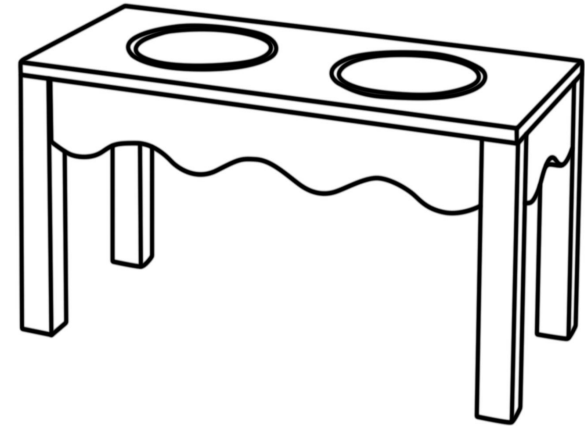

Part List and Hardware List

PIECE	DESCRIPTION	PICTURE	QUANTITY
A	Table Top		1X
B	Leg		4X
C	Screws 7.7x1.5x40mm		8X
D	Flat washers		8X

 **SAFAVIEH**
FURNITURE

Item# PET5702

Product Dimensions: 23.6"W x 11"D x 11.8"H