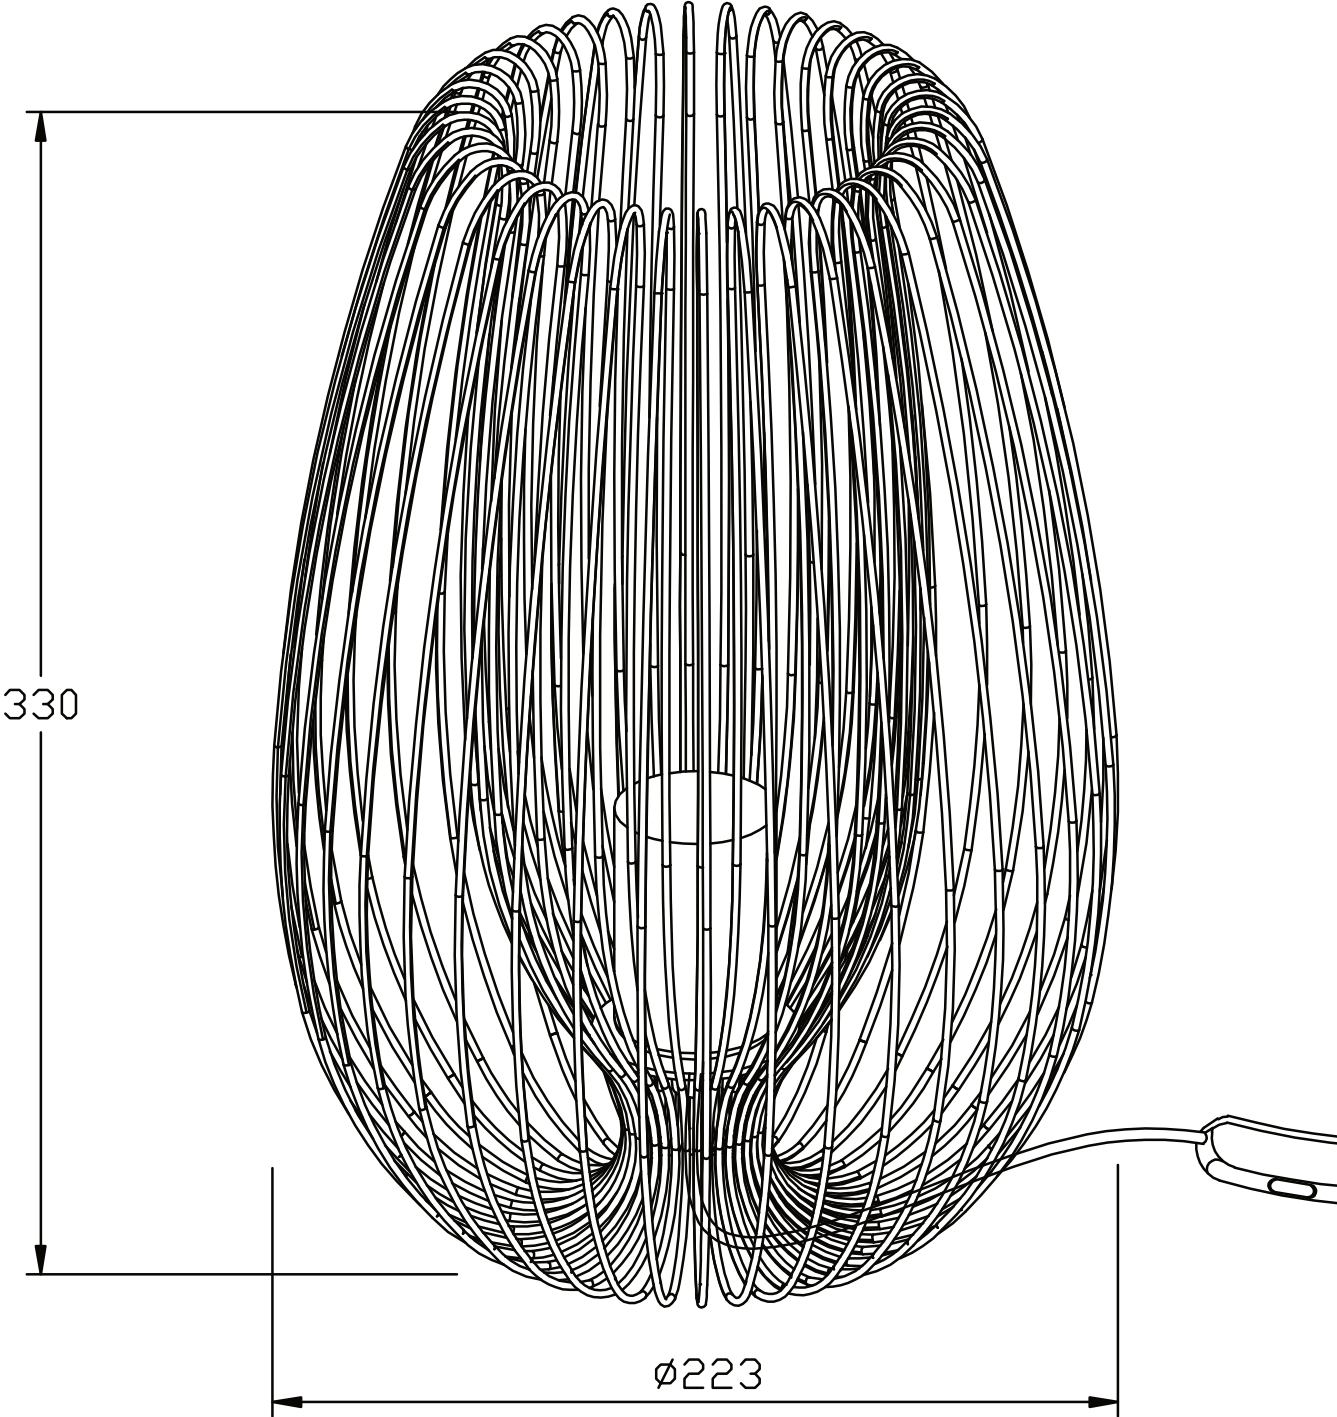

CERTIFICATION