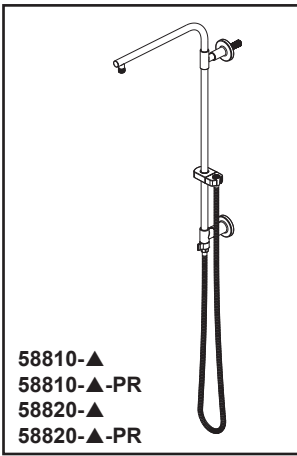

see what Delta can do™

SHOWER COLUMN KIT

■ Less Hand Shower and Shower Head

FEATURES:

- Lumicoat® Finish (-PR models only)
- Lumicoat® Finishes easily wipe clean without cleaners and chemicals on the products most commonly touched areas

STANDARD SPECIFICATIONS:

- 58810-▲, 58810-▲-PR: 18" Angular Modern Shower Column - for shower applications
- 58820-▲, 58820-▲-PR: 26" Angular Modern Shower Column - for tub/shower applications
- Shower head and hand shower sold separately to allow for customization
- Sliding hand shower mount adjusts the height and angle of the hand shower
- 15" overhead shower arm
- 3-function diverter at the base of the column allows for single or shared operation of the shower head and hand shower
- 60" - 82" stretchable metal hose
- Retrofits into existing shower arm - no need to modify in-wall plumbing
- Not to be used as a grab bar
- Integrated hose supply. No need for separate wall elbow
- RP100181 (not included): Replaces inlet adapter and limits flow of single and shared operation to 1.75 gpm @ 80 psi, 6.6 L/min @ 550 kPa
- Lumicoat® is not applied to the slide bar or shower hose

COMPLIES WITH:

- ASME A112.18.1 / CSA B125.1
- ICC/ANSI A117.1 - Diverter control and hose only

58810-▲
58810-▲-PR
58820-▲
58820-▲-PR

▲ Designate proper finish suffix

Delta Faucet Company reserves the right (1) to make changes in specifications and materials, and (2) to change or discontinue models, both without notice or obligation. Dimensions are for reference only. See current full-line price book or www.deltafaucet.com for finish options and product availability.