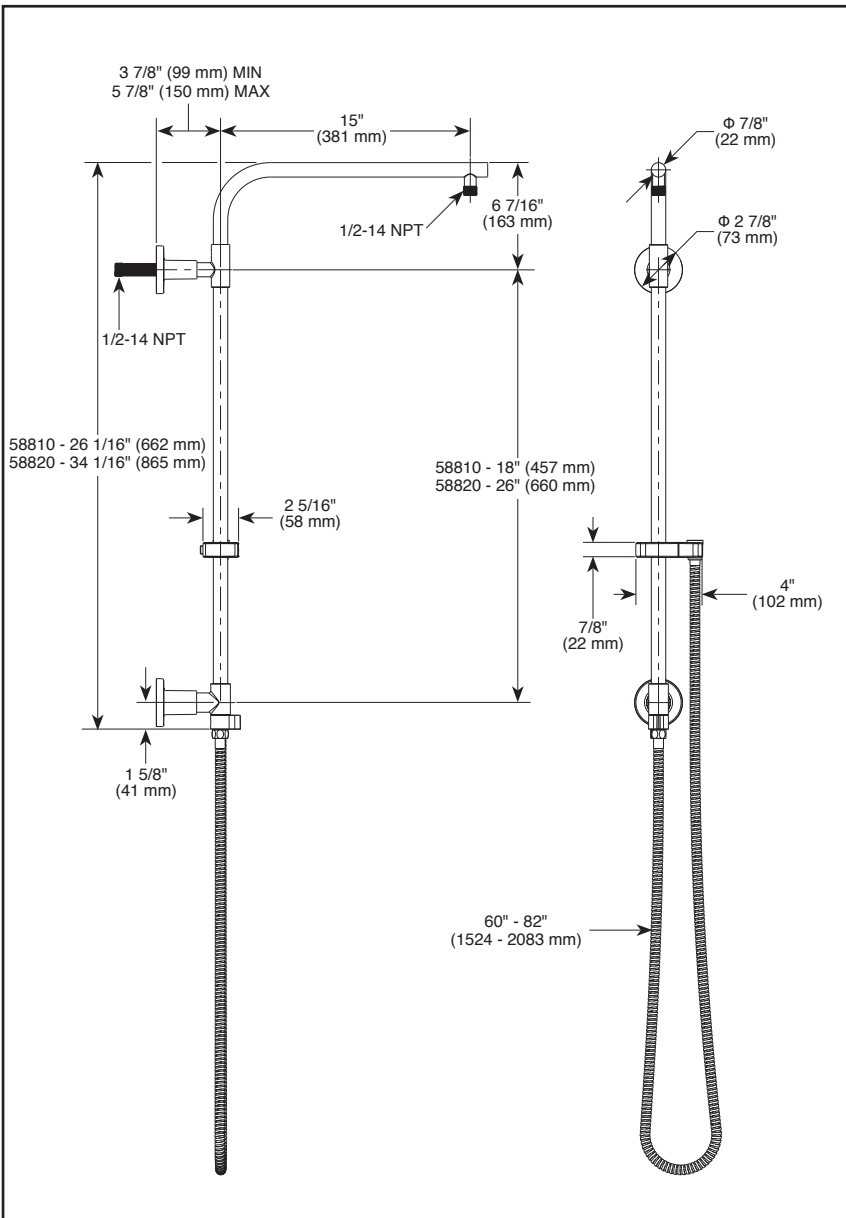

STANDARD SPECIFICATIONS:

- 58810-▲, 58810-▲-PR: 18" Angular Modern Shower Column - for shower applications
- 58820-▲, 58820-▲-PR: 26" Angular Modern Shower Column - for tub/shower applications
- Shower head and hand shower sold separately to allow for customization
- Sliding hand shower mount adjusts the height and angle of the hand shower
- 15" overhead shower arm
- 3-function diverter at the base of the column allows for single or shared operation of the shower head and hand shower
- 60" - 82" stretchable metal hose
- Retrofits into existing shower arm - no need to modify in-wall plumbing
- Not to be used as a grab bar
- Integrated hose supply. No need for separate wall elbow
- RP100181 (not included): Replaces inlet adapter and limits flow of single and shared operation to 1.75 gpm @ 80 psi, 6.6 L/min @ 550 kPa
- Lumicoat® is not applied to the slide bar or shower hose

COMPLIES WITH:

- ASME A112.18.1 / CSA B125.1
- ICC/ANSI A117.1 - Diverter control and hose only

58810-▲
58810-▲-PR
58820-▲
58820-▲-PR

▲ Designate proper finish suffix

Delta Faucet Company reserves the right (1) to make changes in specifications and materials, and (2) to change or discontinue models, both without notice or obligation. Dimensions are for reference only. See current full-line price book or www.deltafaucet.com for finish options and product availability.