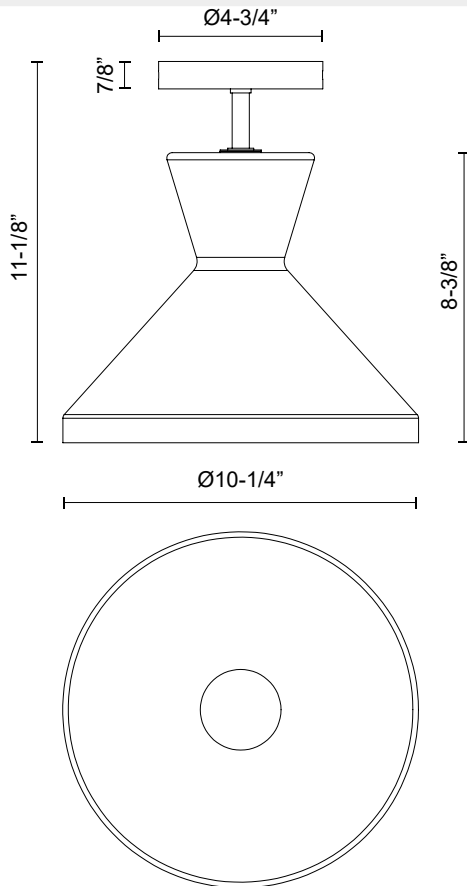

alora mood

P. 1.855.855.8926

CANADA: 19054 28TH Avenue Surrey - BC V3Z 6M3

USA: 3035 E. Lone Mountain Rd - Las Vegas, NV, 89081

BETTY SF473710

FIXTURE DIMENSIONS	D10-1/4" x H11-1/8"
GLASS DETAILS	Matte Opal Glass
LAMP TYPE	E26
WATTAGE	1 x 60W
MAX WATTAGE	60W
BULB QTY	1
BULBS INCLUDED	No
VOLTAGE	120V
MATERIAL	Steel
LOCATION	Dry
CANOPY DIMENSIONS	D4-3/4" x H7/8"
BRAND	Alora Mood

[D - Diameter, L - Length, W - Width, H - Height, E - Extension]

AVAILABLE FINISHES:

SF473710MBOP
Matte Black/Opal
Glass

SF473710AGOP
Aged Gold/Opal
Glass

*For complete warranty terms, please visit: www.aloralighting.com/warranty