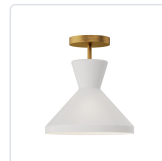

alora mood

P. 1.855.855.8926

CANADA: 19054 28TH Avenue Surrey - BC V3Z 6M3

USA: 3035 E. Lone Mountain Rd - Las Vegas, NV, 89081

BETTY SF473710

FIXTURE DIMENSIONS	D10-1/4" x H11-1/8"
GLASS DETAILS	Matte Opal Glass
LAMP TYPE	E26
WATTAGE	1 x 60W
MAX WATTAGE	60W
BULB QTY	1
BULBS INCLUDED	No
VOLTAGE	120V
MATERIAL	Steel
LOCATION	Dry
CANOPY DIMENSIONS	D4-3/4" x H7/8"
BRAND	Alora Mood

[D - Diameter, L - Length, W - Width, H - Height, E - Extension]

AVAILABLE FINISHES:

SF473710MBOP
Matte Black/Opal
Glass

SF473710AGOP
Aged Gold/Opal
Glass

*For complete warranty terms, please visit: www.aloralighting.com/warranty