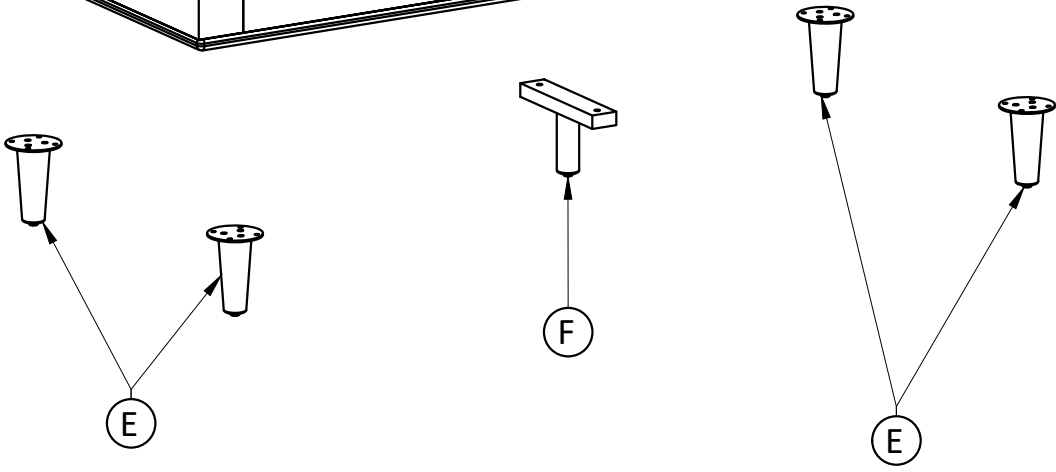

Components - Key Diagram Model # AXCSOFMOR72-MGN

Step 1

1. Attach Legs (E) to Sofa Seat (C) using Bolts (1), Lock Washers (3) and Washers (4) through guide holes.
2. Attach Bottom Support Leg (F) to Sofa Seat (C) using Bolts (2), Lock Washers (3) and Washers (4) through guide holes.
3. Use Allen Key (5) to tighten Bolts. Do not over-tighten.