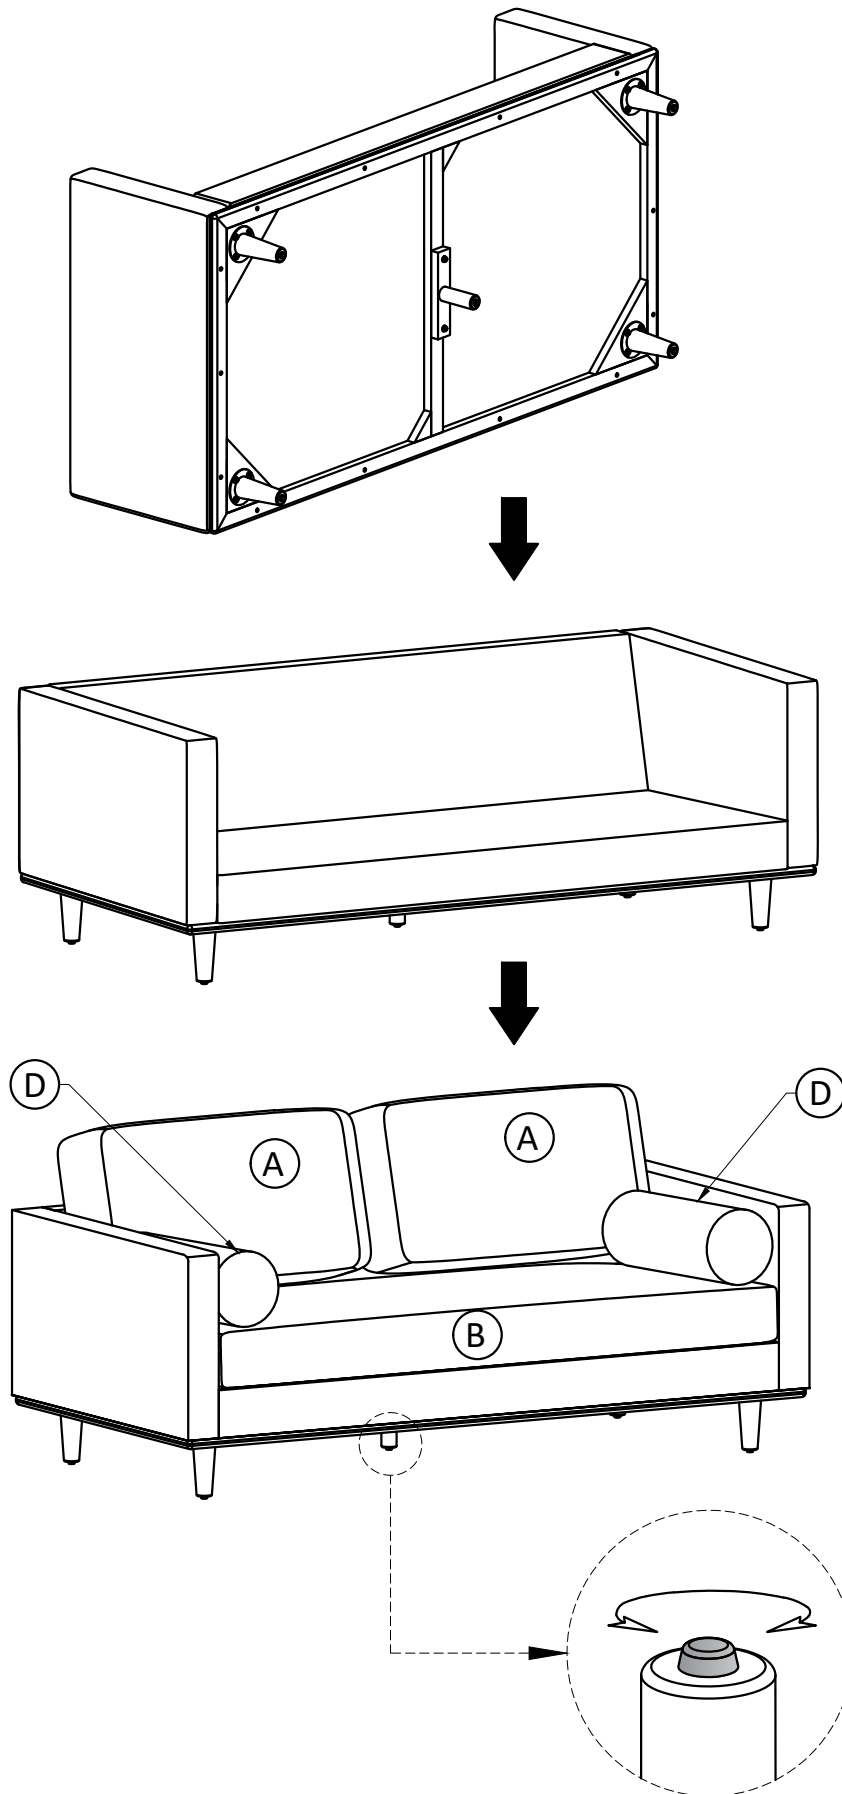

Components - Key Diagram Model # AXCSOFMOR72-MGN

Step 1

1. Attach Legs (E) to Sofa Seat (C) using Bolts (1), Lock Washers (3) and Washers (4) through guide holes.
2. Attach Bottom Support Leg (F) to Sofa Seat (C) using Bolts (2), Lock Washers (3) and Washers (4) through guide holes.
3. Use Allen Key (5) to tighten Bolts. Do not over-tighten.

Step 2

Note: Leveler on bottom of leg can be adjusted if floor is uneven.