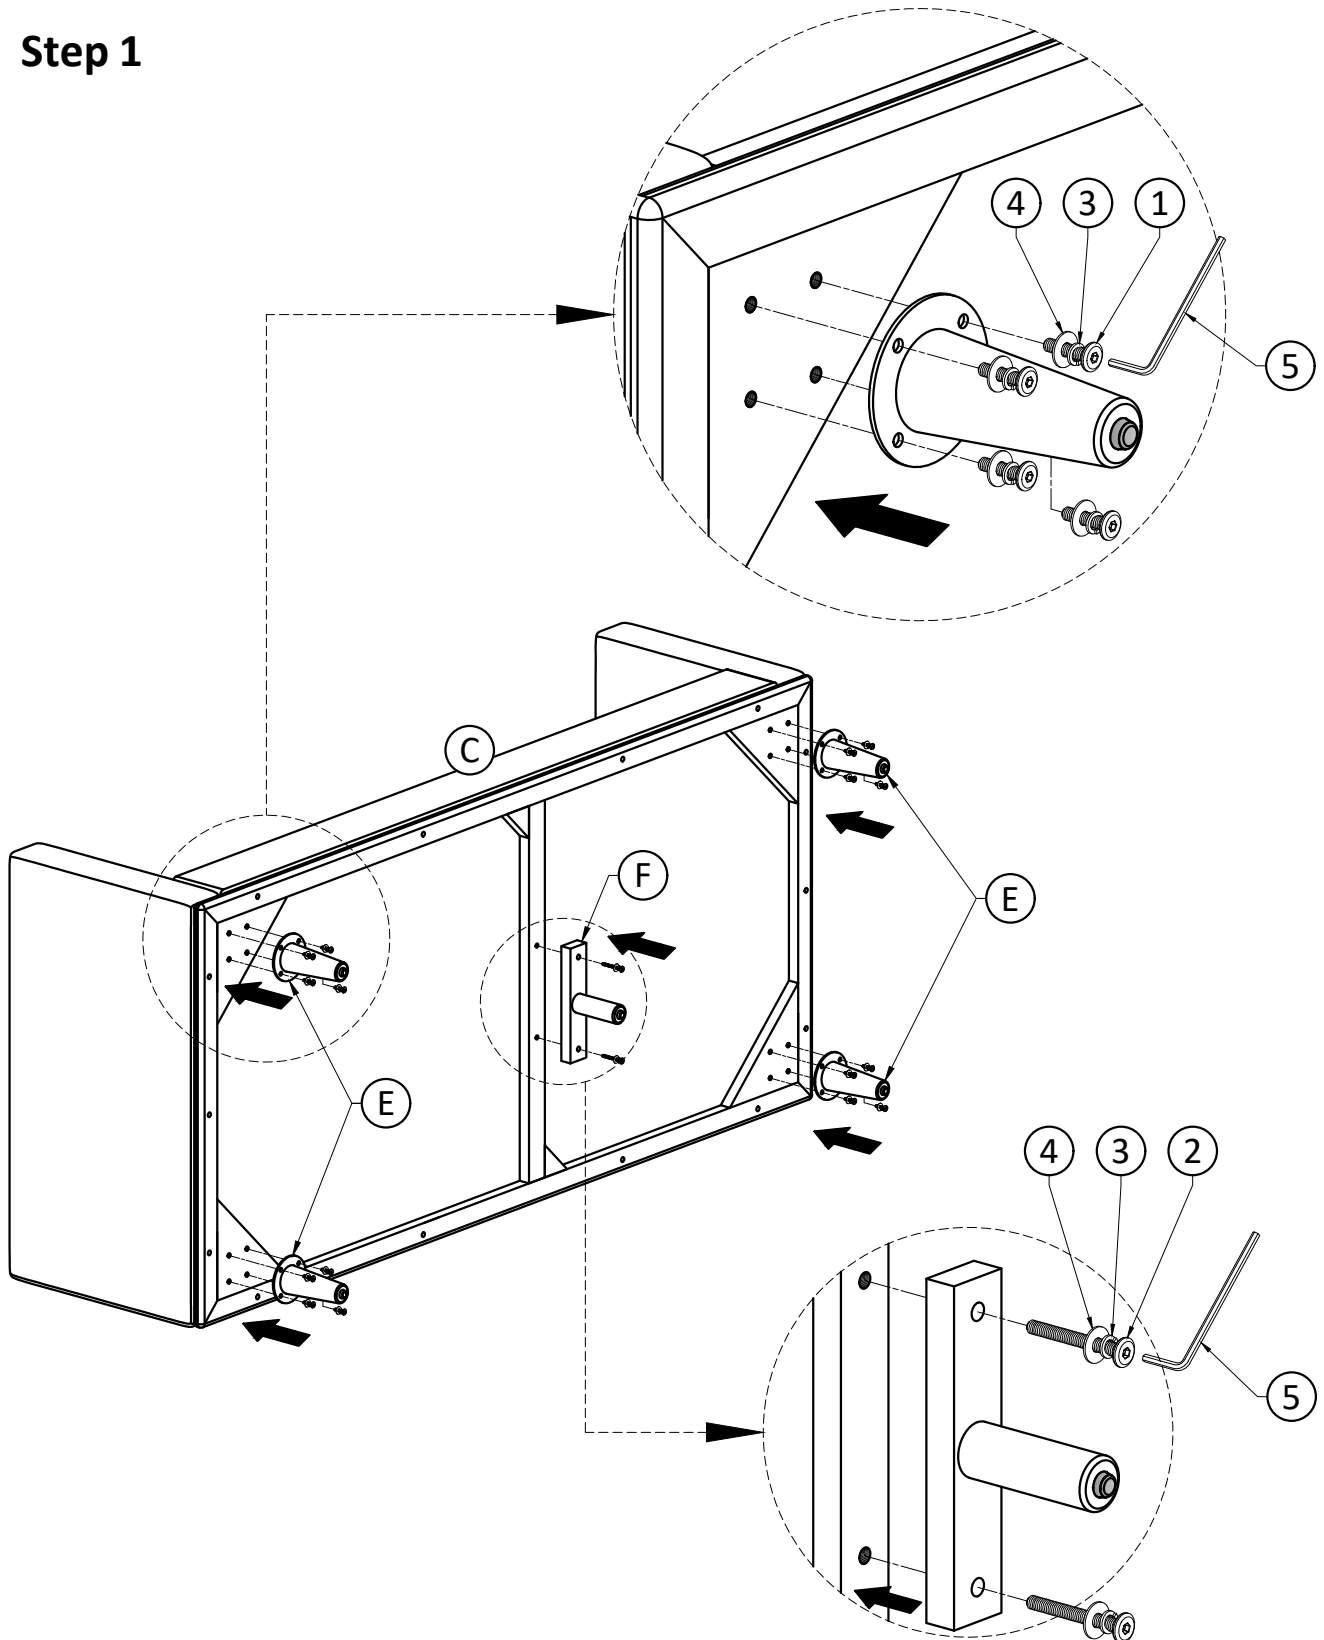

2

ALLEN KEY BOLT
M6 X 50 mm
QTY 2

3

LOCK WASHER
Ø10 / Ø6 X 2 mm
QTY 18

4

WASHER
Ø16 / Ø6 X 1 mm
QTY 18

5

ALLEN KEY
QTY 1

Components - Key Diagram Model # AXCSOFMOR72-MGN

Step 1

1. Attach Legs (E) to Sofa Seat (C) using Bolts (1), Lock Washers (3) and Washers (4) through guide holes.
2. Attach Bottom Support Leg (F) to Sofa Seat (C) using Bolts (2), Lock Washers (3) and Washers (4) through guide holes.
3. Use Allen Key (5) to tighten Bolts. Do not over-tighten.