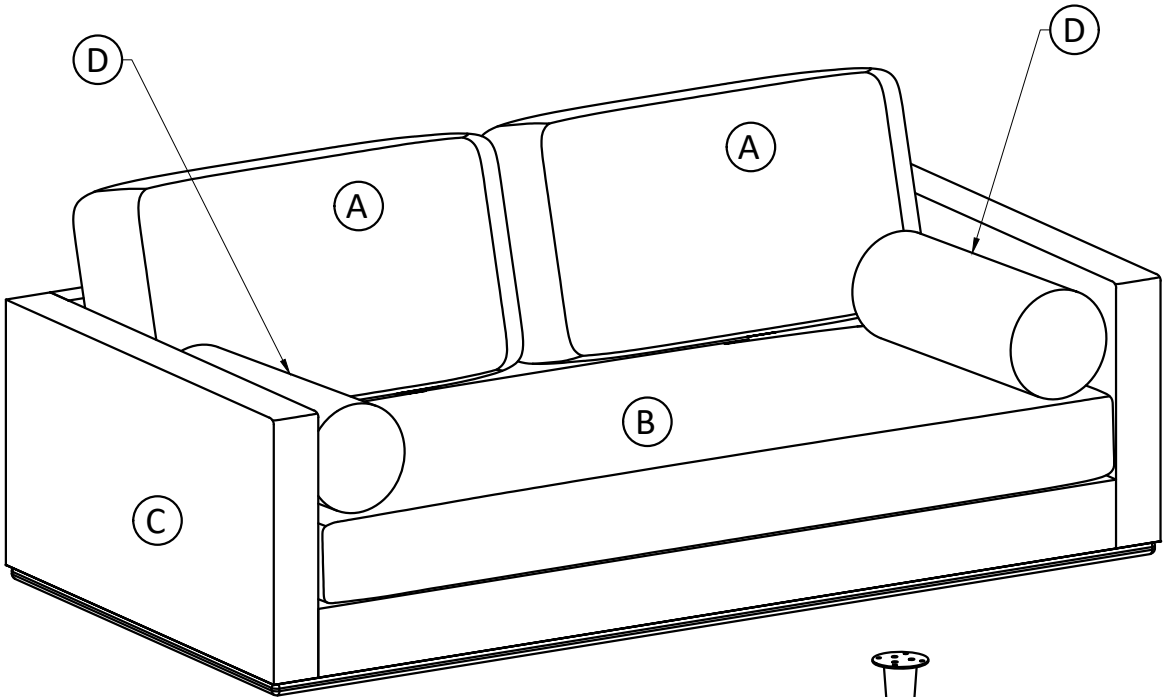

Components - Key Diagram Model # AXCSOFMOR72-MGN

Step 1

1. Attach Legs (E) to Sofa Seat (C) using Bolts (1), Lock Washers (3) and Washers (4) through guide holes.
2. Attach Bottom Support Leg (F) to Sofa Seat (C) using Bolts (2), Lock Washers (3) and Washers (4) through guide holes.
3. Use Allen Key (5) to tighten Bolts. Do not over-tighten.