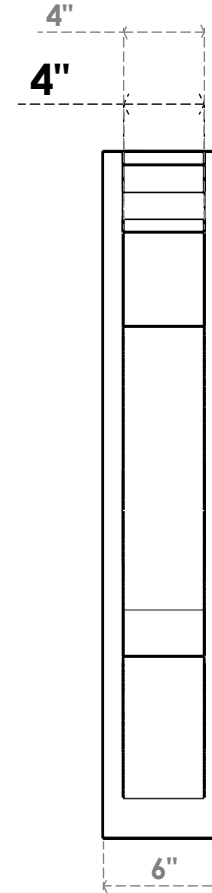

ITEM NUMBER: OUTUROC040X060X34000X34000X040X020X040BOA04RCPR

4"W TOP X 6"W BACK X 34"D X 34"H X 4"T TOP X 2"T BACK TIMBERTHANE ROUGH CEDAR BALBOA FAUX WOOD OPEN OUTLOOKER, TRADITIONAL TOP AND BLOCK BACK, 4"W CLOSED BRACE, PRIMED TAN

EKENA MILLWORK
2300 WEST MAIN ST.
CLARKSVILLE, TX 75426
TOLL FREE: 866-607-0453
WWW.EKENAMILLWORK.COM

NOTES

1. INSTALLATION TO BE COMPLETED IN ACCORDANCE WITH MANUFACTURER'S SPECIFICATIONS.
2. DRAWING MAY NOT BE TO SCALE
3. THIS DRAWING IS INTENDED FOR DESIGN AND PLANNING PURPOSES ONLY.
4. ALL INFORMATION CONTAINED HEREIN WAS CURRENT AT THE TIME OF DEVELOPMENT BUT MUST BE REVIEWED AND APPROVED BY THE PRODUCT MANUFACTURER TO BE CONSIDERED ACCURATE.
5. TIMBERTHANE ARCHITECTURAL PRODUCTS ARE MADE FROM HIGH DENSITY URETHANE AND COME FACTORY PRIMED