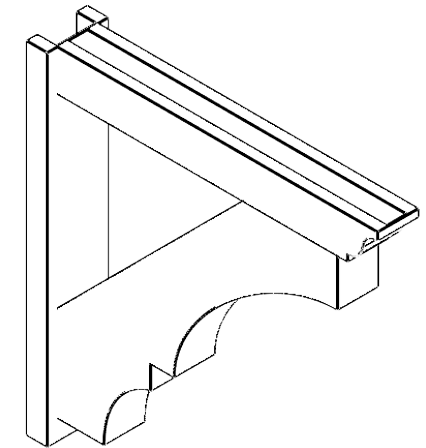

ITEM NUMBER: OUTUROC040X060X34000X34000X040X020X040BOA04RCPR

4"W TOP X 6"W BACK X 34"D X 34"H X 4"T TOP X 2"T BACK TIMBERTHANE ROUGH CEDAR BALBOA FAUX WOOD OPEN OUTLOOKER, TRADITIONAL TOP AND BLOCK BACK, 4"W CLOSED BRACE, PRIMED TAN

EKENA MILLWORK
2300 WEST MAIN ST.
CLARKSVILLE, TX 75426
TOLL FREE: 866-607-0453
WWW.EKENAMILLWORK.COM

NOTES

1. INSTALLATION TO BE COMPLETED IN ACCORDANCE WITH MANUFACTURER'S SPECIFICATIONS.
2. DRAWING MAY NOT BE TO SCALE
3. THIS DRAWING IS INTENDED FOR DESIGN AND PLANNING PURPOSES ONLY.
4. ALL INFORMATION CONTAINED HEREIN WAS CURRENT AT THE TIME OF DEVELOPMENT BUT MUST BE REVIEWED AND APPROVED BY THE PRODUCT MANUFACTURER TO BE CONSIDERED ACCURATE.
5. TIMBERTHANE ARCHITECTURAL PRODUCTS ARE MADE FROM HIGH DENSITY URETHANE AND COME FACTORY PRIMED