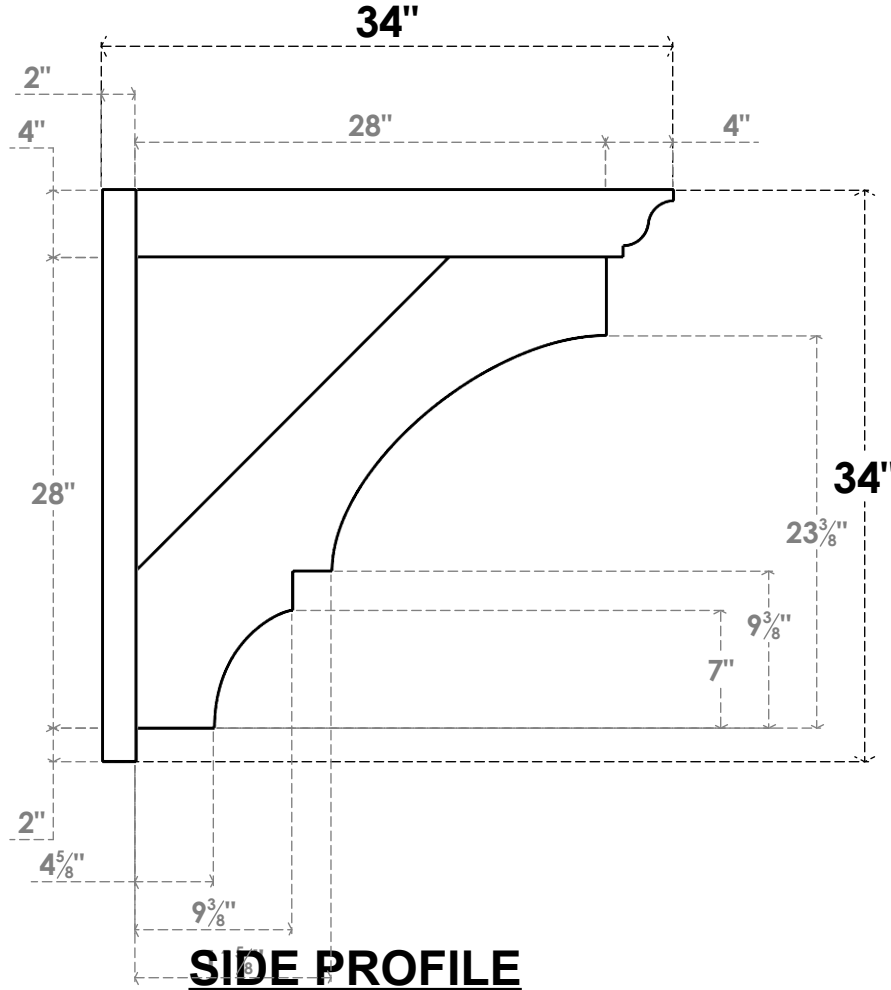

ITEM NUMBER: OUTUROC040X060X34000X34000X040X020X040BOA04RCPR

4"W TOP X 6"W BACK X 34"D X 34"H X 4"T TOP X 2"T BACK TIMBERTHANE ROUGH CEDAR BALBOA FAUX WOOD OPEN OUTLOOKER, TRADITIONAL TOP AND BLOCK BACK, 4"W CLOSED BRACE, PRIMED TAN