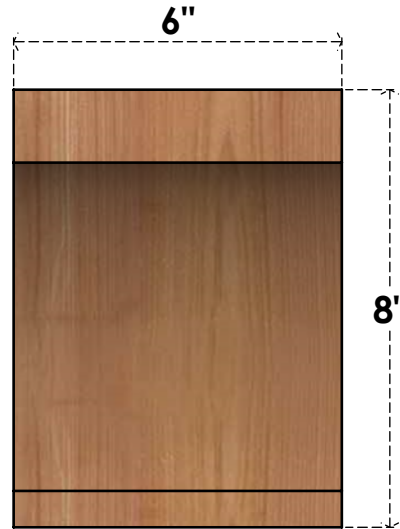

# BRC06X08X08IMP00RWR

6"W X 8"D X 8"H IMPERIAL ROUGH SAWN BRACE, WESTERN RED CEDAR

**SIDE**

**FRONT**

EKENA MILLWORK  
 2300 WEST MAIN ST.  
 CLARKSVILLE, TX 75426  
 TOLL FREE: 866-607-0453  
 WWW.EKENAMILLWORK.COM