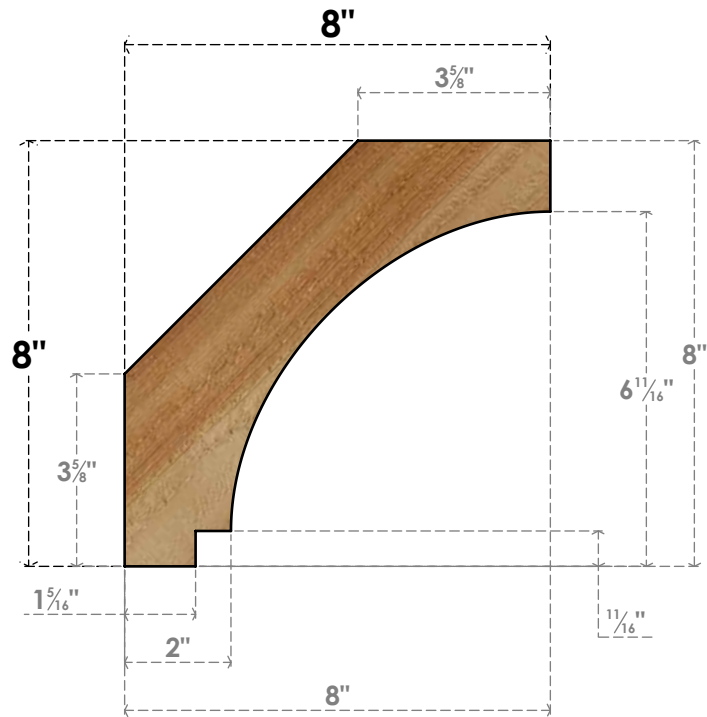

# BRC06X08X08IMP00RWR

6"W X 8"D X 8"H IMPERIAL ROUGH SAWN BRACE, WESTERN RED CEDAR

**SIDE**

**FRONT**

EKENA MILLWORK  
 2300 WEST MAIN ST.  
 CLARKSVILLE, TX 75426  
 TOLL FREE: 866-607-0453  
 WWW.EKENAMILLWORK.COM