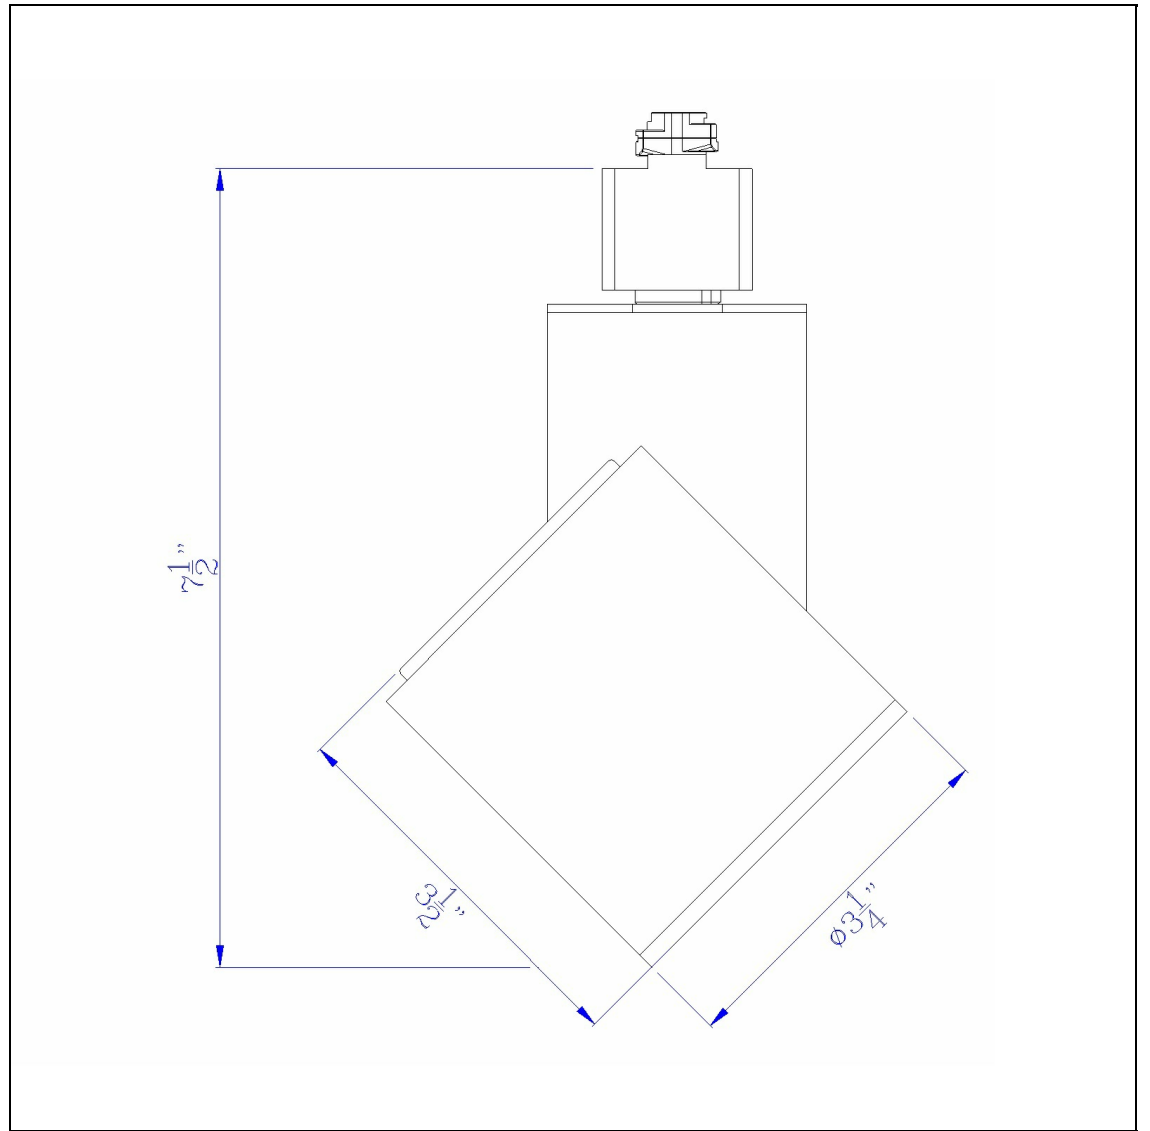

Product No. **HT-690L-BK**

Description

Dimmable 40W intergrated LED track fixture
2680 lumen. 3300K
Durable Metal Construction
40 Watt Integrated Led
25 degree beam spread
3300K Temperature
Ships in One Carton
Dimmable with Lutron dimmers #: DVCL-153P, SCL-153P, AYCL-153P, CTCL-153P, DVCL-253P, DVSCLL-253P,
7.5" Height Metal Track Head in Black

Technical Specifications

UPC	020193067284
Wattage	LED40W
CRI	90
Lumen	2860
Switch Type	Track
Bulb Base	LED
Number of Lights	1
Color	Black
Base Color	Black

Carton 1 Dimensions	8.80 x 15.00 x 19.00
Carton 2 Dimensions	0.00 x 0.00 x 19.00
Package Dimensions	L: 19.00 W: 15.00 H: 8.80