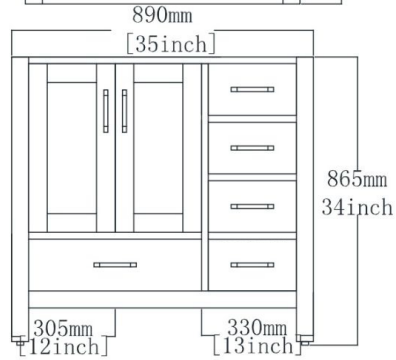

TECHNICAL DRAWING

Mirror

Cabinet

Countertop

Solid Wood Construction Bathroom Vanity