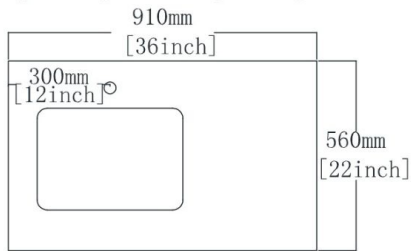

TECHNICAL DRAWING

Mirror

Cabinet

Countertop

Solid Wood Construction Bathroom Vanity