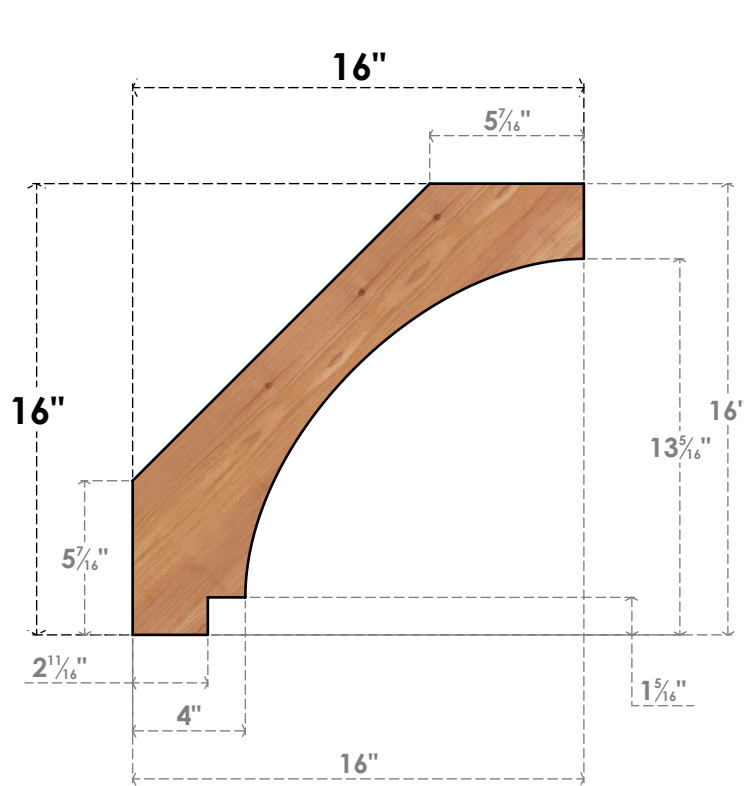

BRC04X16X16IMP00SWR

3 1/2"W X 16"D X 16"H IMPERIAL SMOOTH BRACE, WESTERN RED CEDAR

SIDE

FRONT

EKENA MILLWORK
 2300 WEST MAIN ST.
 CLARKSVILLE, TX 75426
 TOLL FREE: 866-607-0453
 WWW.EKENAMILLWORK.COM

NOTES