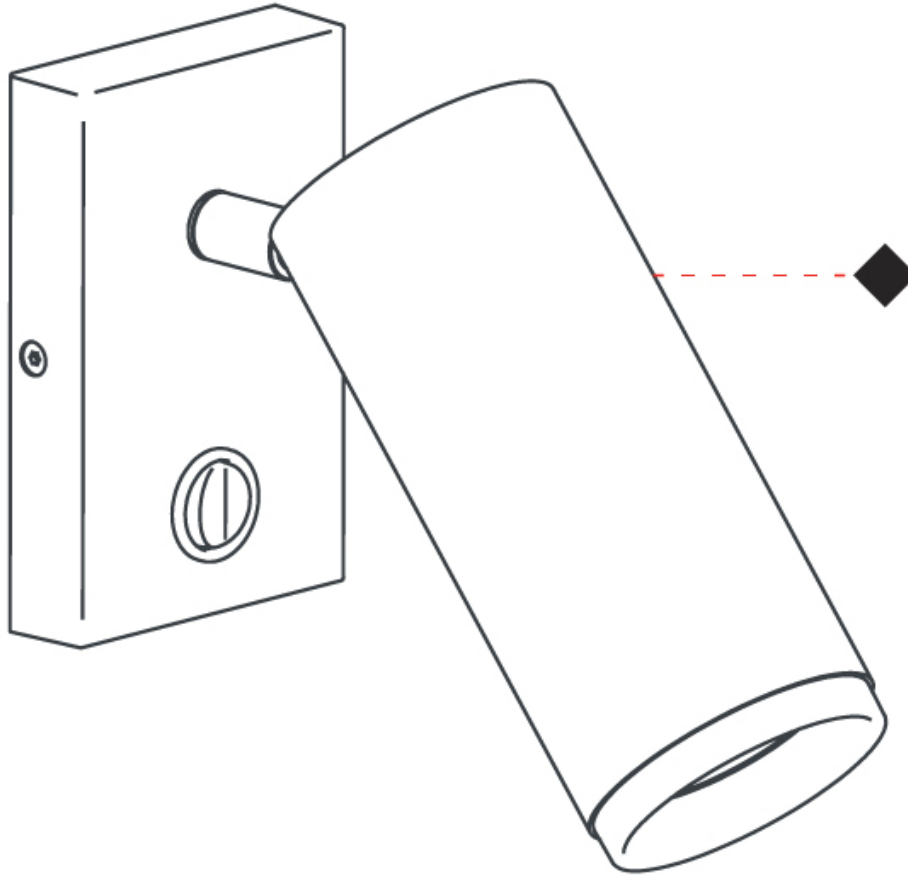

GENERAL

Division: Design
 Series: Haul
 Subseries: Haul - Wall
 Mounting Type: Surface
 Mounting Location: Wall
 Subcategory: On/Off Switch
 Brand: Milan

PHYSICAL

Shape: Cylinder
 Diameter (mm): 40
 Diameter (in): 1 9/16
 Length (mm): 65
 Length (in): 2 7/16
 Height (mm): 100
 Height (in): 3 15/16
 Extension (mm): 78
 Extension (in): 3 1/16
 Light Distribution: Adjustable / Direct
 Fixture Finish: MWL / MBQ
 Fixture Material: Extruded Aluminum

OPTICAL

Adjustability: Rotational 300°; Tilt 90°

RATINGS AND CERTIFICATIONS

Certified By: Certified for North American Standards
 IP rating: IP20

HAUL - WALL SURFACE

D93203R9-

PROJECT	_____
TYPE	_____
SPECIFIER	_____
QUANTITY	_____
DATE	_____