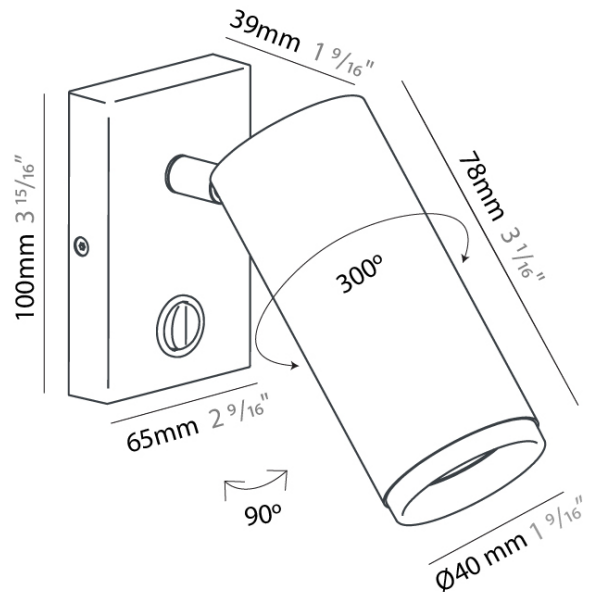

GENERAL

Division: Design
 Series: Haul
 Subseries: Haul - Wall
 Mounting Type: Surface
 Mounting Location: Wall
 Subcategory: On/Off Switch
 Brand: Milan

PHYSICAL

Shape: Cylinder
 Diameter (mm): 40
 Diameter (in): 1 9/16
 Length (mm): 65
 Length (in): 2 7/16
 Height (mm): 100
 Height (in): 3 15/16
 Extension (mm): 78
 Extension (in): 3 1/16
 Light Distribution: Adjustable / Direct
 Fixture Finish: MWL / MBQ
 Fixture Material: Extruded Aluminum

ELECTRICAL

Lamp Type: LED
 Input Wattage (W): 5
 Dimming: Electronic Low Voltage Dimming
 Input Voltage (V): 120Vac Direct Line

LED

Number of LEDs: 1
 Color Temperature (°K): 3000
 Max. Delivered Lumen (lm): 500
 CRI: >90 CRI
 Lamp Life (hrs): 50000

OPTICAL

Adjustability: Rotational 300°; Tilt 90°

RATINGS AND CERTIFICATIONS

Certified By: Certified for North American Standards
 IP rating: IP20

HAUL - WALL SURFACE

D93203R9-

PROJECT	_____
TYPE	_____
SPECIFIER	_____
QUANTITY	_____
DATE	_____