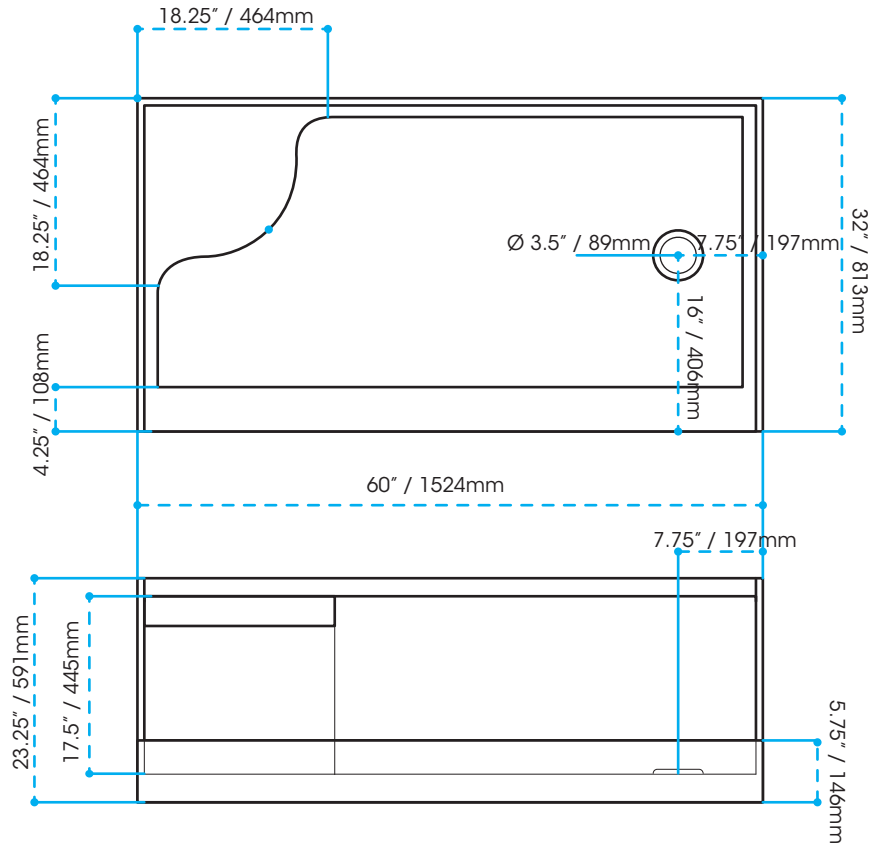

### Shower Base with Seat

#### Description:

- Crack-resistant acrylic
- High gloss acrylic
- Left or Right-hand drain
- Made in Canada

Left-hand Threshold  
Right-hand Threshold

SBWSOD6032L	•	
SBWSOD6032R		•

#### Shipping Dimensions

62 x 34 x 26" / 1575 x 864 x 660mm

Net Weight

Gross Weight

✓ Complies with CSA Standards

🇨🇦 Made in Canada

Website [www.valleyacrylic.com](http://www.valleyacrylic.com) • E-mail [purchasing@valleyacrylic.com](mailto:purchasing@valleyacrylic.com)  
Customer Service Call Toll Free: 1.877.398.8827 • Fax 604.820.0124

Measurements may vary ± 5mm  
(Diagram not to scale)

2015/06